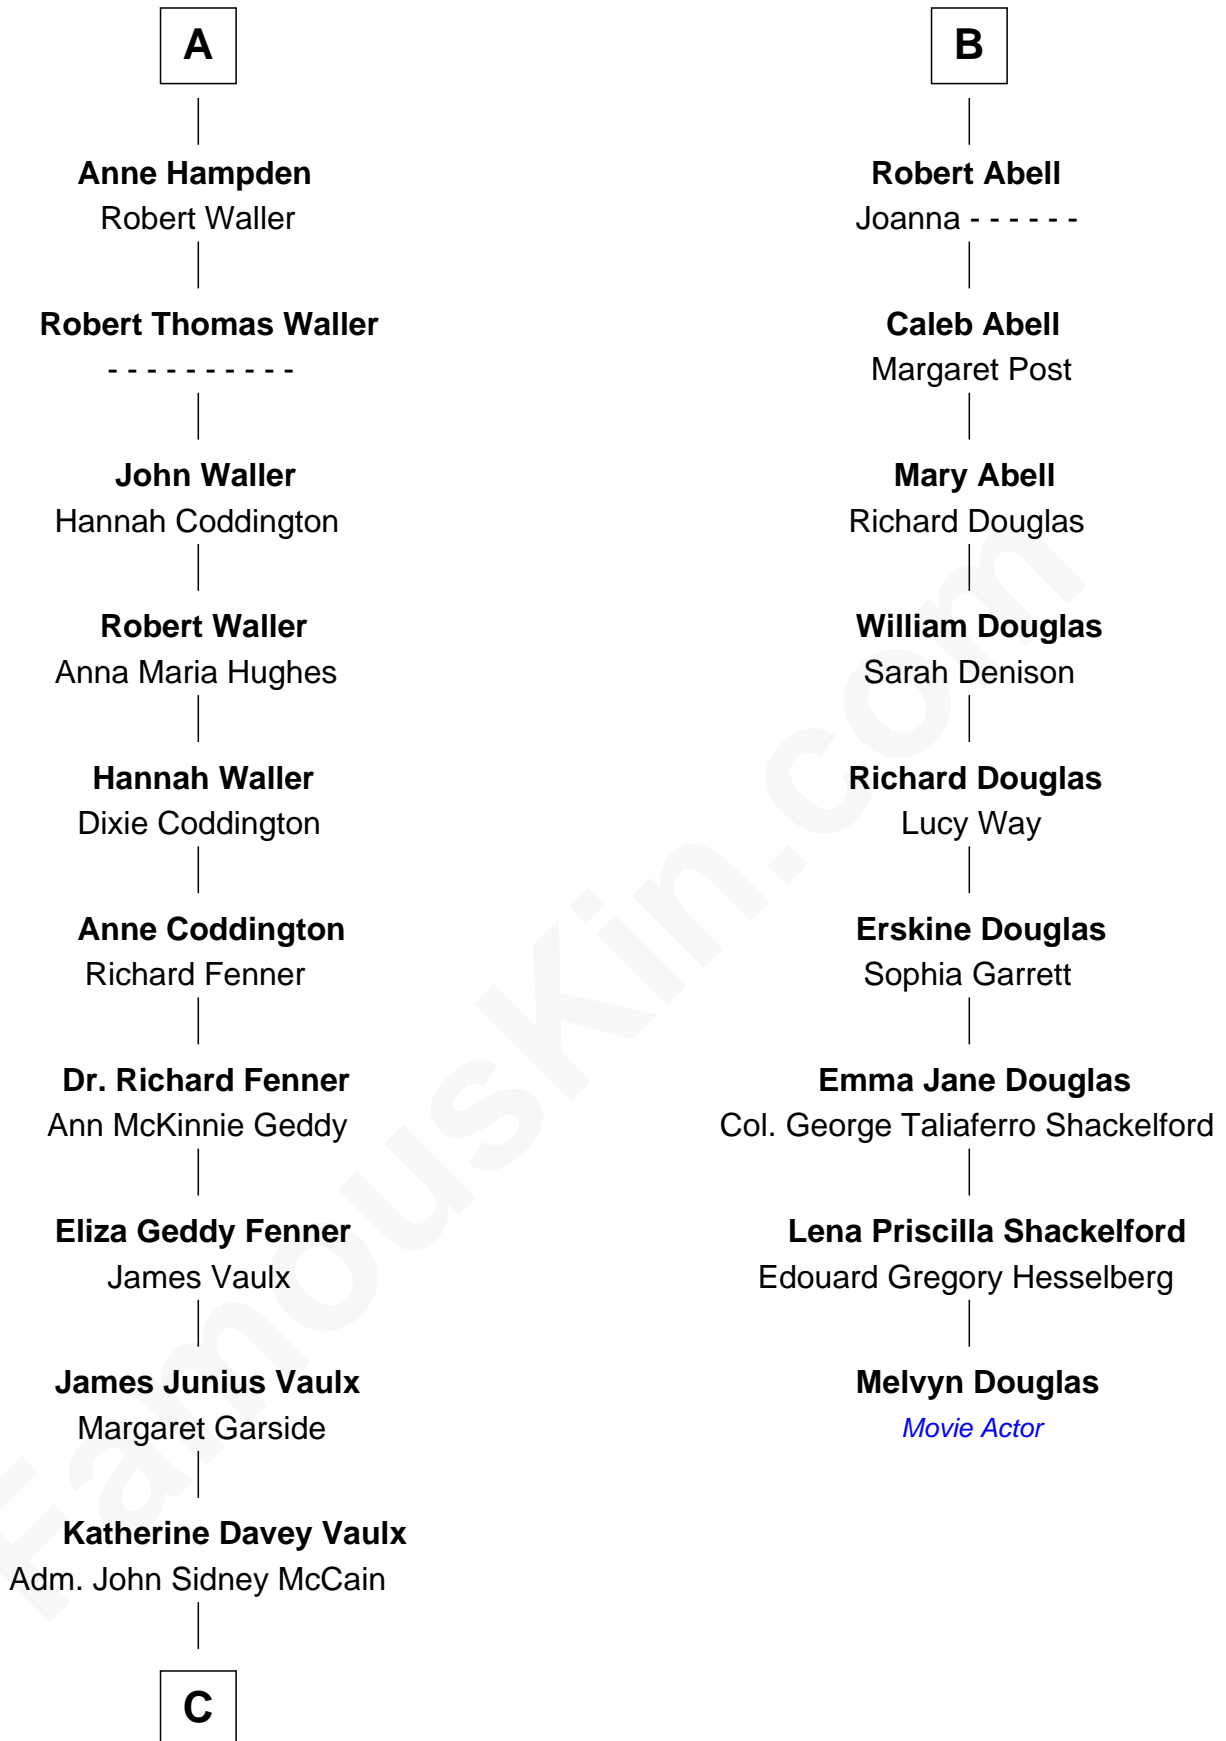

# FamousKin.com Relationship Chart of

**John McCain**

*U.S. Senator from Arizona*

15th cousin 3 times removed of

**Melvyn Douglas**

*Movie Actor*

**Sir Walter Blount**

Sancha de Ayala

**Sir Thomas Blount**

Margaret de Gresley

**Sanchia Blount**

Edward Langford

**Alice Langford**

John Stradling

**Anne Stradling**

Sir John Danvers

Sir John Sutton

**Sir John Sutton**

Elizabeth Berkeley

**Jane Sutton**

Thomas Mainwaring

**Cecily Mainwaring**

John Cotton

**Sir George Cotton**

Mary Onley

**Richard Cotton**

Mary Mainwaring

**Frances Cotton**

George Abell

**B**

**C**

Adm. **John Sidney McCain**