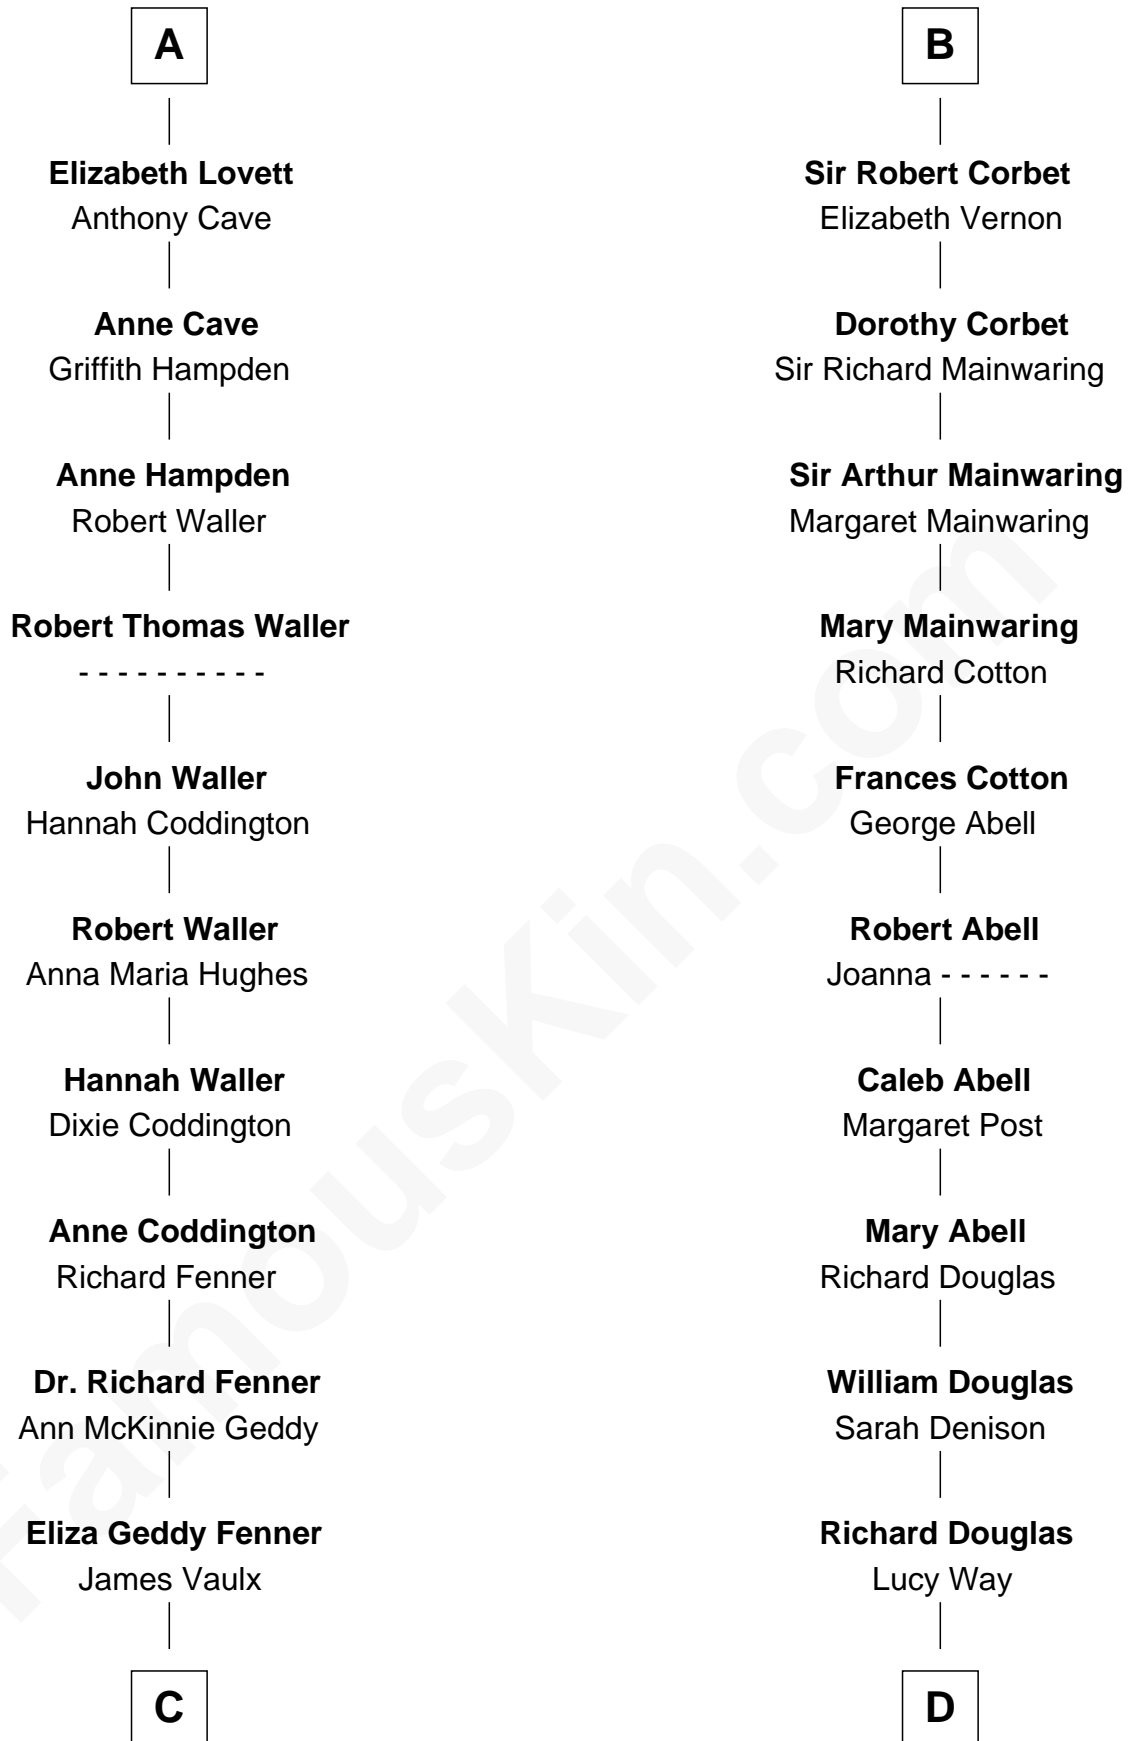

FamousKin.com Relationship Chart of

John McCain

U.S. Senator from Arizona

20th cousin of

Melvyn Douglas

Movie Actor

C

James Junius Vaulx

Margaret Garside

Katherine Davey Vaulx

Adm. John Sidney McCain

Adm. John Sidney McCain

Roberta Wright

John McCain

U.S. Senator from Arizona

D

Erskine Douglas

Sophia Garrett

Emma Jane Douglas

Col. George Taliaferro Shackelford

Lena Priscilla Shackelford

Edouard Gregory Hesselberg

Melvyn Douglas

Movie Actor