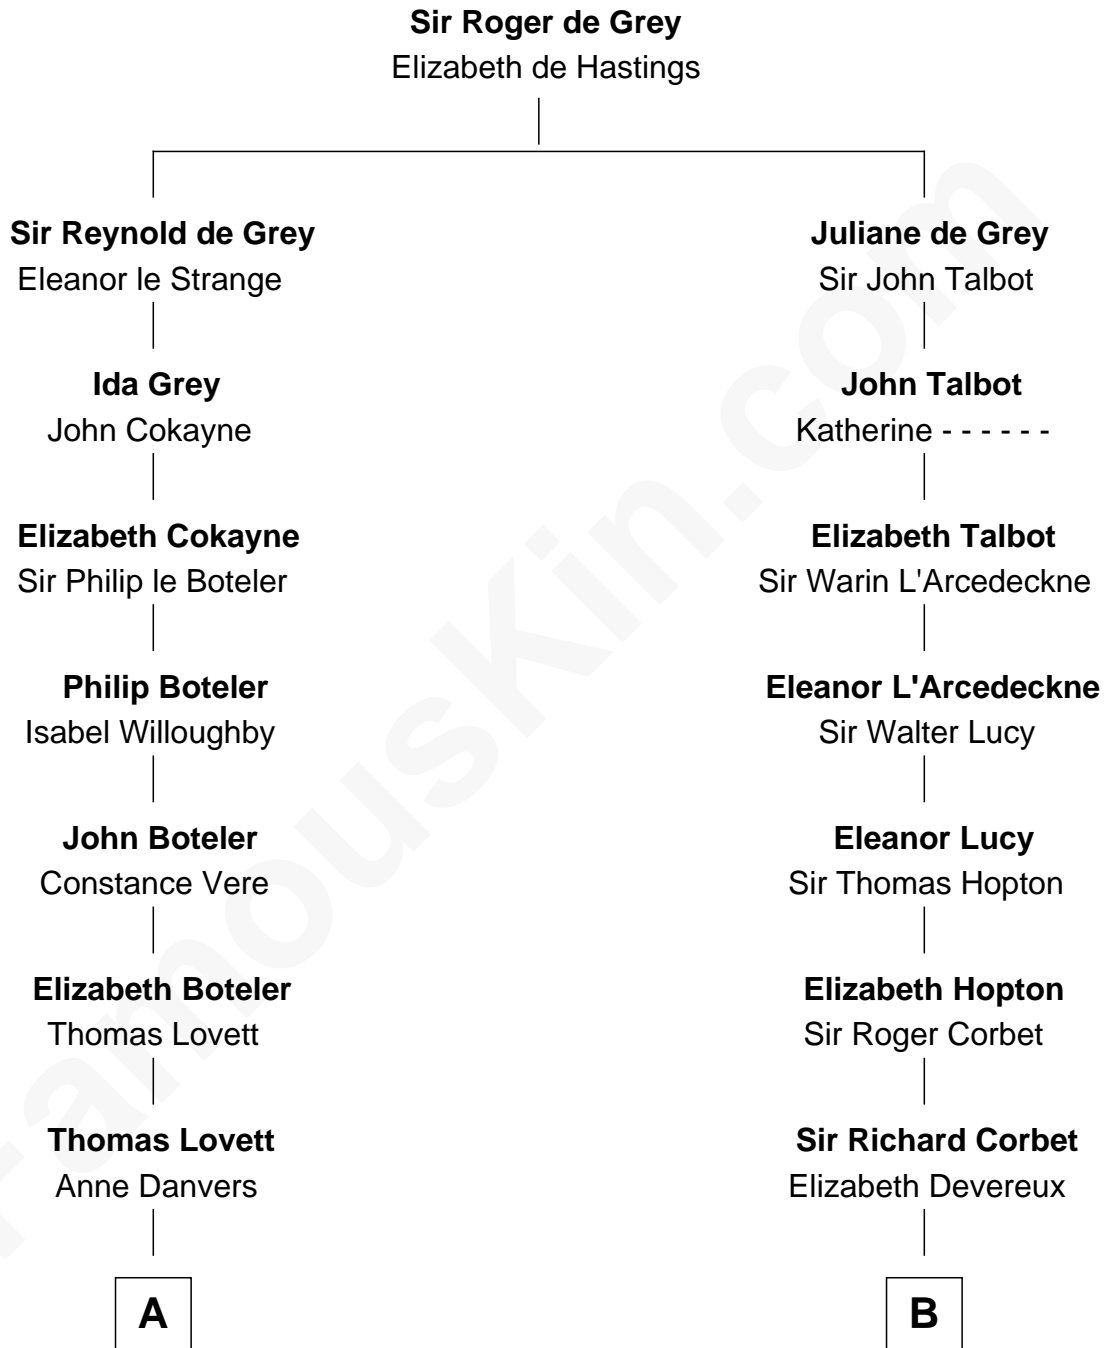

FamousKin.com Relationship Chart of

John McCain

U.S. Senator from Arizona

20th cousin of

Melvyn Douglas

Movie Actor

C

James Junius Vaulx

Margaret Garside

Katherine Davey Vaulx

Adm. John Sidney McCain

Adm. John Sidney McCain

Roberta Wright

John McCain

U.S. Senator from Arizona

D