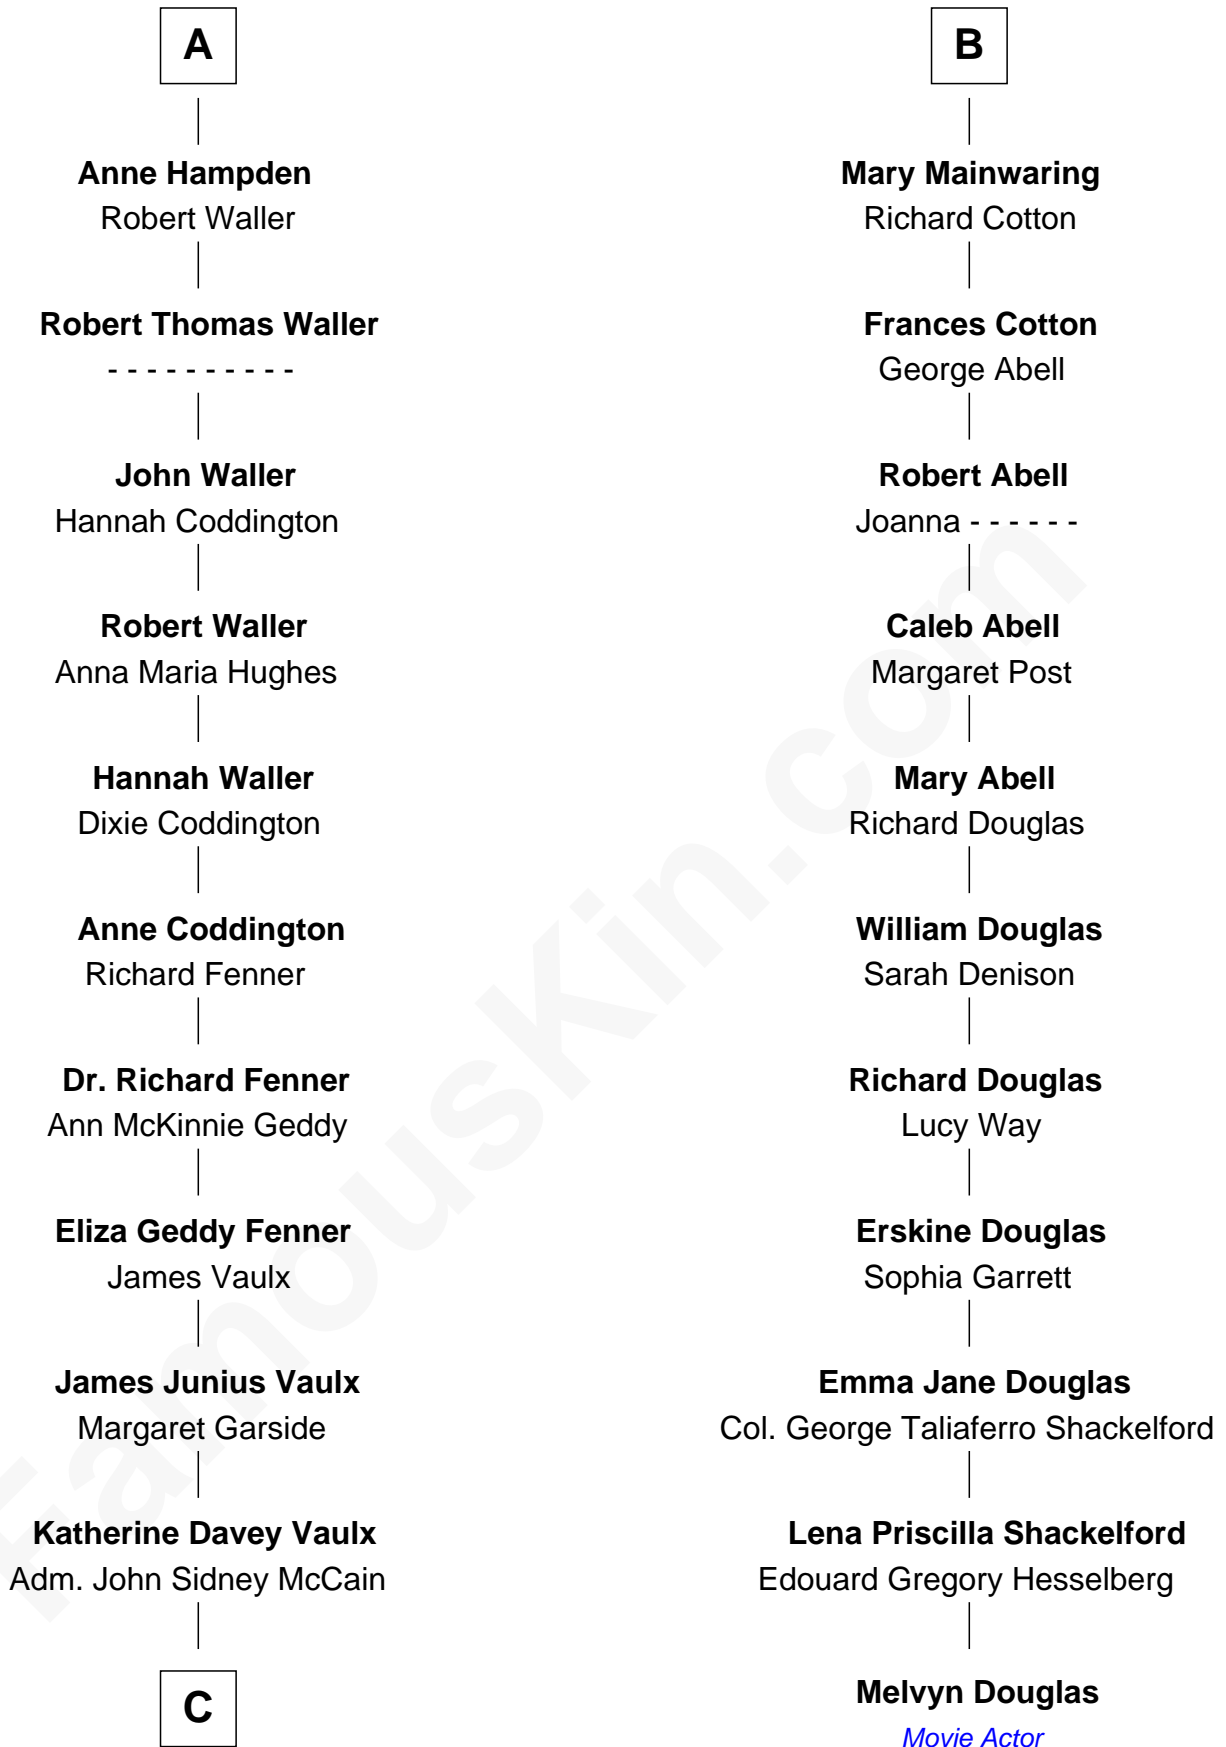

FamousKin.com Relationship Chart of

John McCain

U.S. Senator from Arizona

17th cousin 1 time removed of

Melvyn Douglas

Movie Actor

John de Welles

Maud de Roos

Sir Robert Corbet

Dorothy Corbet

Sir Richard Mainwaring

Sir Arthur Mainwaring

Margaret Mainwaring

B

C

Adm. **John Sidney McCain**