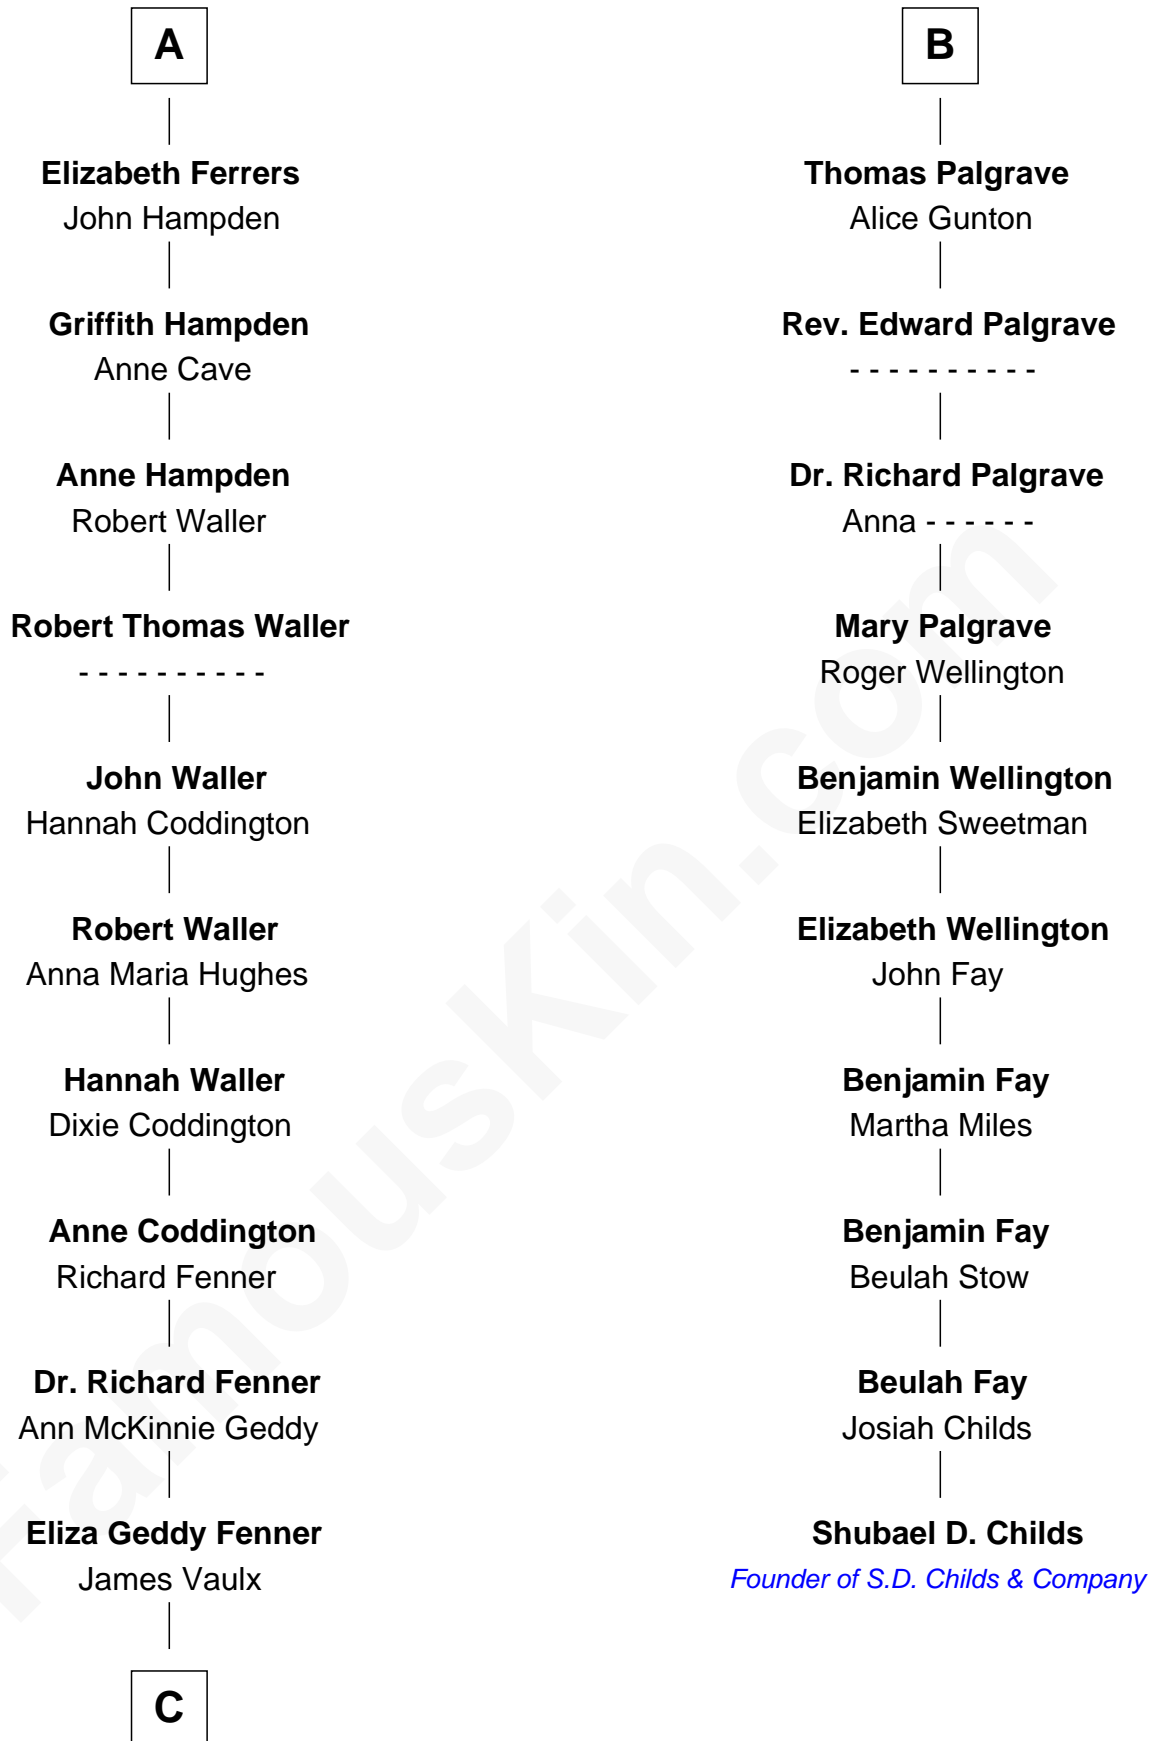

FamousKin.com Relationship Chart of

John McCain

U.S. Senator from Arizona

16th cousin 4 times removed of

Shubael D. Childs

Founder of S.D. Childs & Company

Bartholomew de Badlesmere

Margaret de Clare

Sir William de Bohun

Elizabeth de Bohun

Sir Richard Fitzalan

Elizabeth Fitzalan

Sir Robert Goushill

Elizabeth Goushill

Sir Robert Wingfield

Elizabeth Wingfield

Sir William Brandon

Eleanor Brandon

John Glemham

Anne Glemham

Henry Palgrave

B

C

James Junius Vaulx

Margaret Garside

Katherine Davey Vaulx

Adm. John Sidney McCain

Adm. John Sidney McCain

Roberta Wright

John McCain

U.S. Senator from Arizona

FamousKin.com