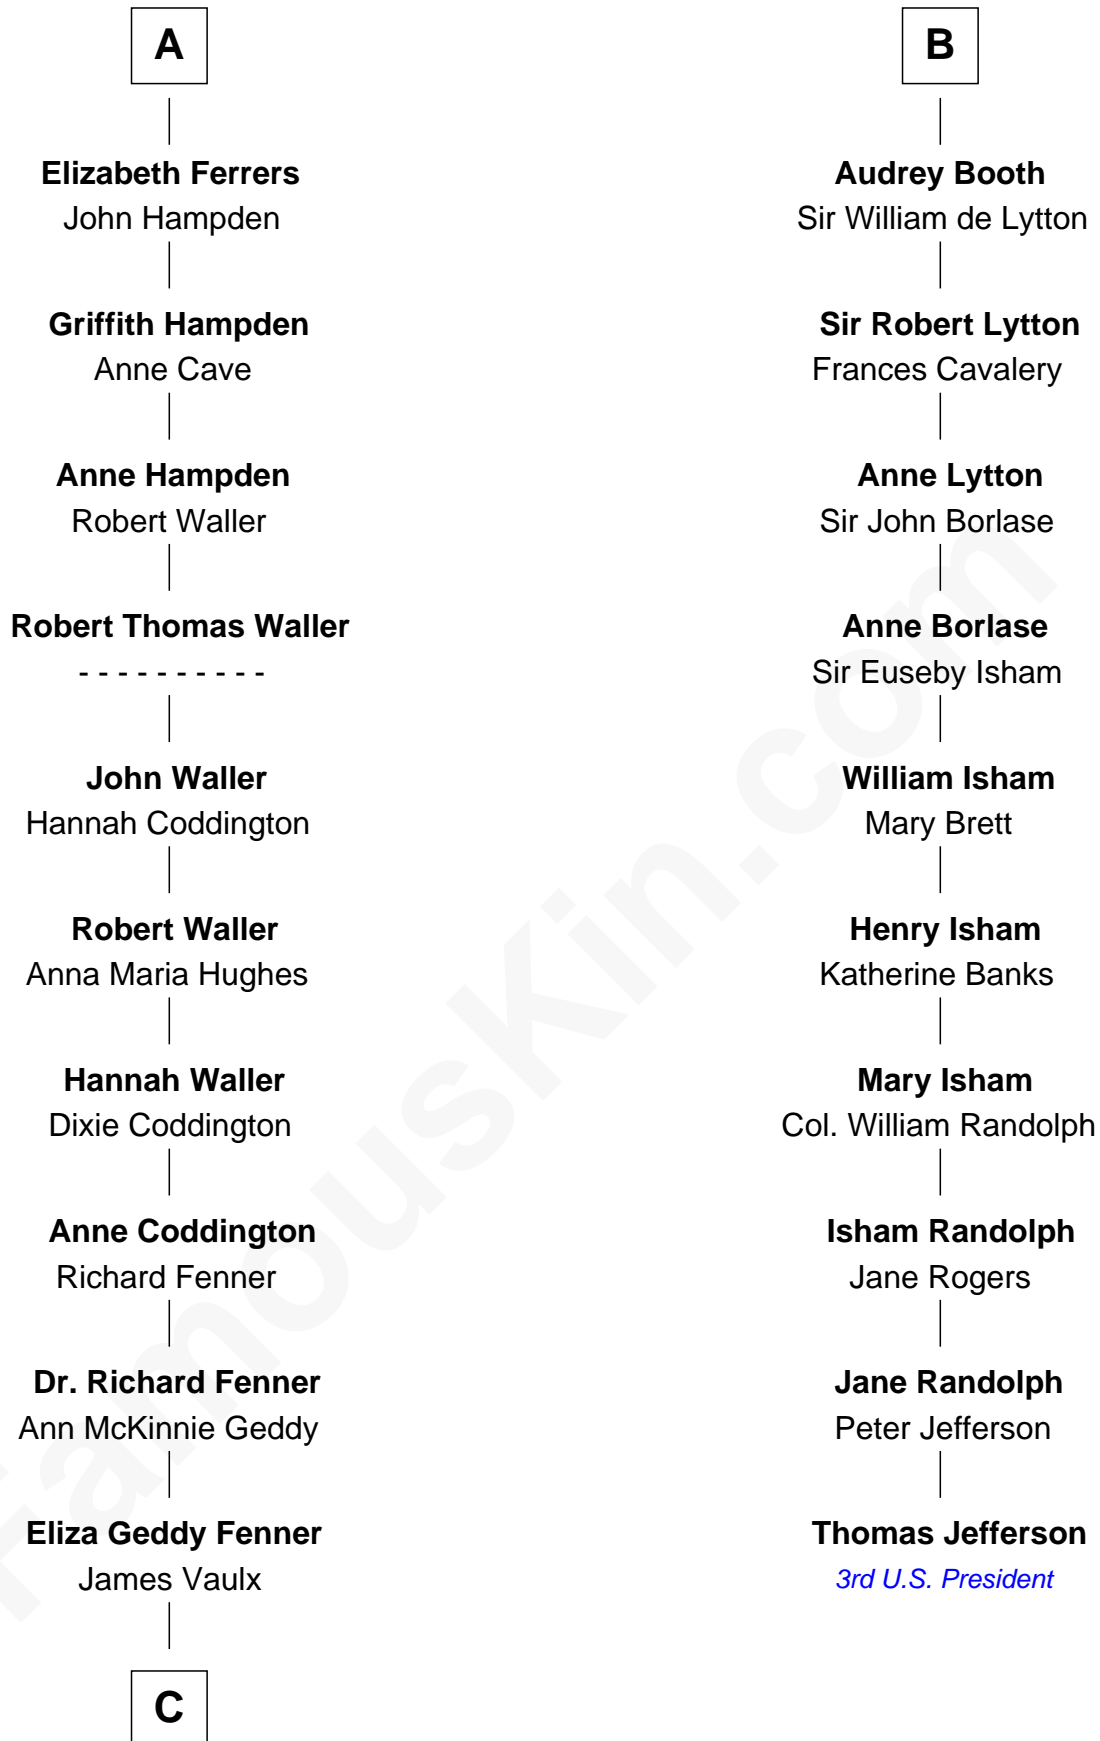

FamousKin.com Relationship Chart of

John McCain

U.S. Senator from Arizona

16th cousin 4 times removed of

Thomas Jefferson

3rd U.S. President and Signer of the Declaration of Independence

William de Ros
Maude de Vaux

Sir William de Ros
Margery de Badlesmere

Maud de Roos
John de Welles

Margery de Welles
Stephen le Scrope

Maude le Scrope
Sir Baldwin Freville

Elizabeth Freville
Sir Thomas Ferrers

Sir Henry Ferrers
Margaret Heckstall

Sir Edward Ferrers
Constance Brome

A

Agnes de Ros
Pain de Tibetot

Sir John de Tibetot
Margaret de Badlesmere

Sir Robert de Tibetot
Margaret Deincourt

Elizabeth de Tibetot
Sir Philip le Despencer

Margery Despencer
Sir Roger Wentworth

Margaret Wentworth
Sir William Hopton

Margaret Hopton
Sir Philip Booth

B

C

James Junius Vaulx

Margaret Garside

Katherine Davey Vaulx

Adm. John Sidney McCain