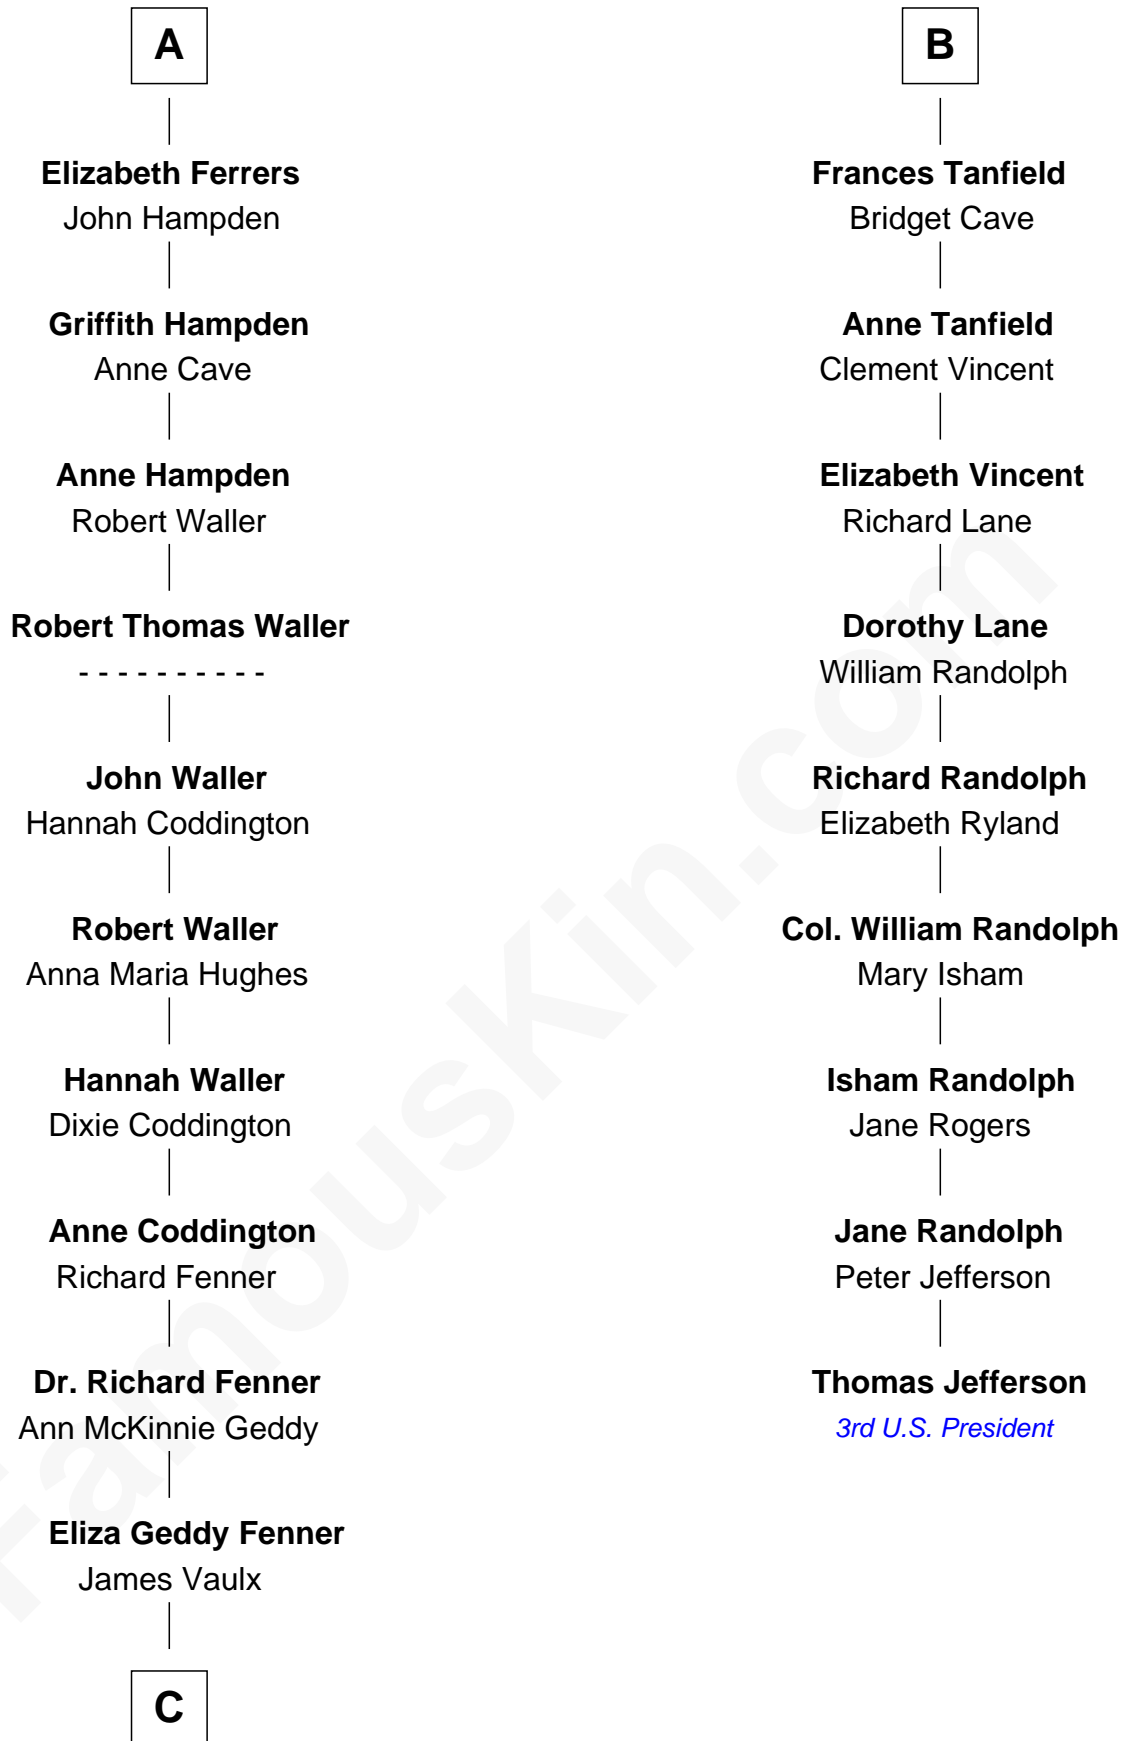

FamousKin.com Relationship Chart of

John McCain

U.S. Senator from Arizona

15th cousin 5 times removed of

Thomas Jefferson

3rd U.S. President and Signer of the Declaration of Independence

Bartholomew de Badlesmere

Elizabeth de Badlesmere

Sir William de Bohun

Elizabeth de Bohun

Sir Richard Fitzalan

Elizabeth Fitzalan

Sir Thomas Mowbray

Margaret Mowbray

Sir Robert Howard

Katherine Howard

Sir Edward Neville

Catherine Neville

Robert Tanfield

William Tanfield

Elizabeth Stavely

B

C

James Junius Vaulx

Margaret Garside

Katherine Davey Vaulx

Adm. John Sidney McCain

Adm. John Sidney McCain

Roberta Wright

John McCain

U.S. Senator from Arizona