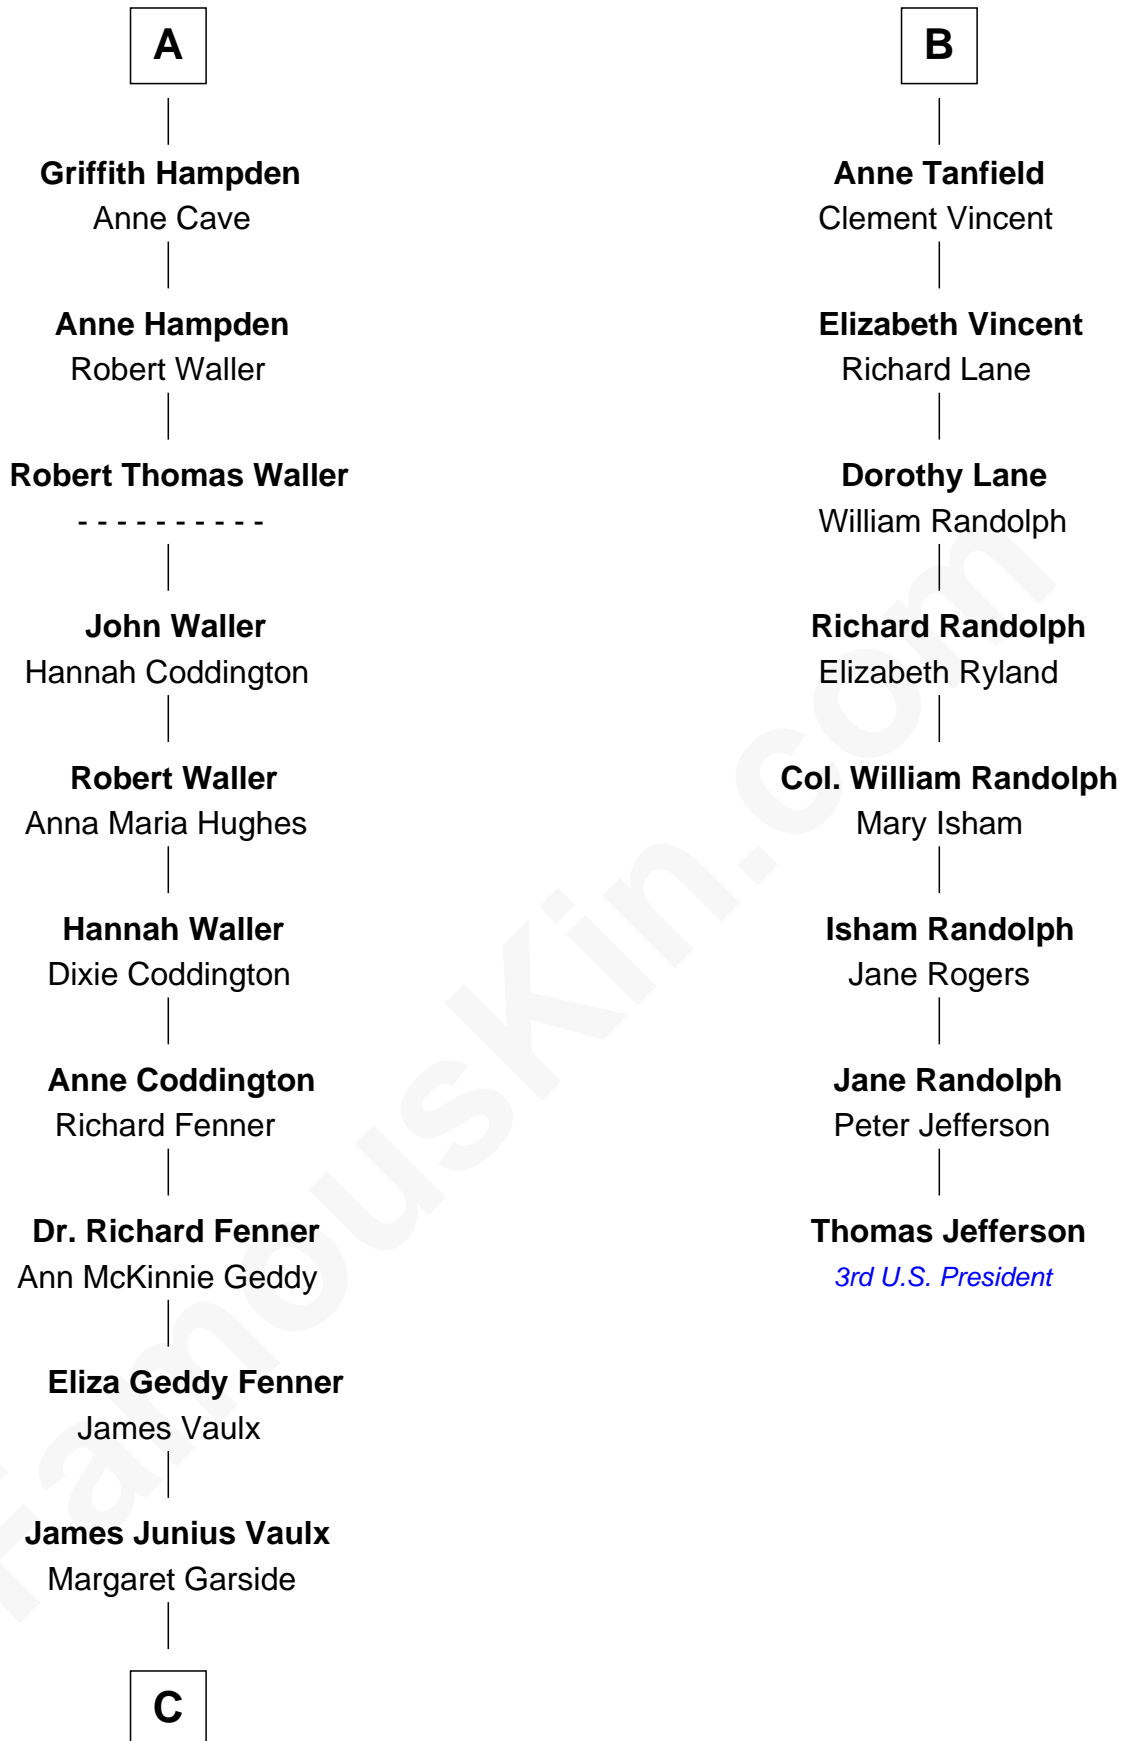

# FamousKin.com Relationship Chart of

**John McCain**

*U.S. Senator from Arizona*

14th cousin 5 times removed of

**Thomas Jefferson**

*3rd U.S. President and Signer of the Declaration of Independence*

**Sir John Howard**

Alice de Bois

**Joan Howard**  
Sir Peter de Brewes

**Beatrice Brewes**  
Sir Hugh Shirley

**Sir Ralph Shirley**  
Joan Basset

**Beatrice Shirley**  
John Brome

**Nicholas Brome**  
Elizabeth Arundell

**Constance Brome**  
Sir Edward Ferrers

**Elizabeth Ferrers**  
John Hampden

**A**

**Sir Robert Howard**  
Margaret de Scales

**Sir John Howard**  
Alice Tendring

**Sir Robert Howard**  
Margaret Mowbray

**Katherine Howard**  
Sir Edward Neville

**Catherine Neville**  
Robert Tanfield

**William Tanfield**  
Elizabeth Stavelly

**Frances Tanfield**  
Bridget Cave

**B**

**C**

**Katherine Davey Vaulx**  
Adm. John Sidney McCain

**Adm. John Sidney McCain**  
Roberta Wright