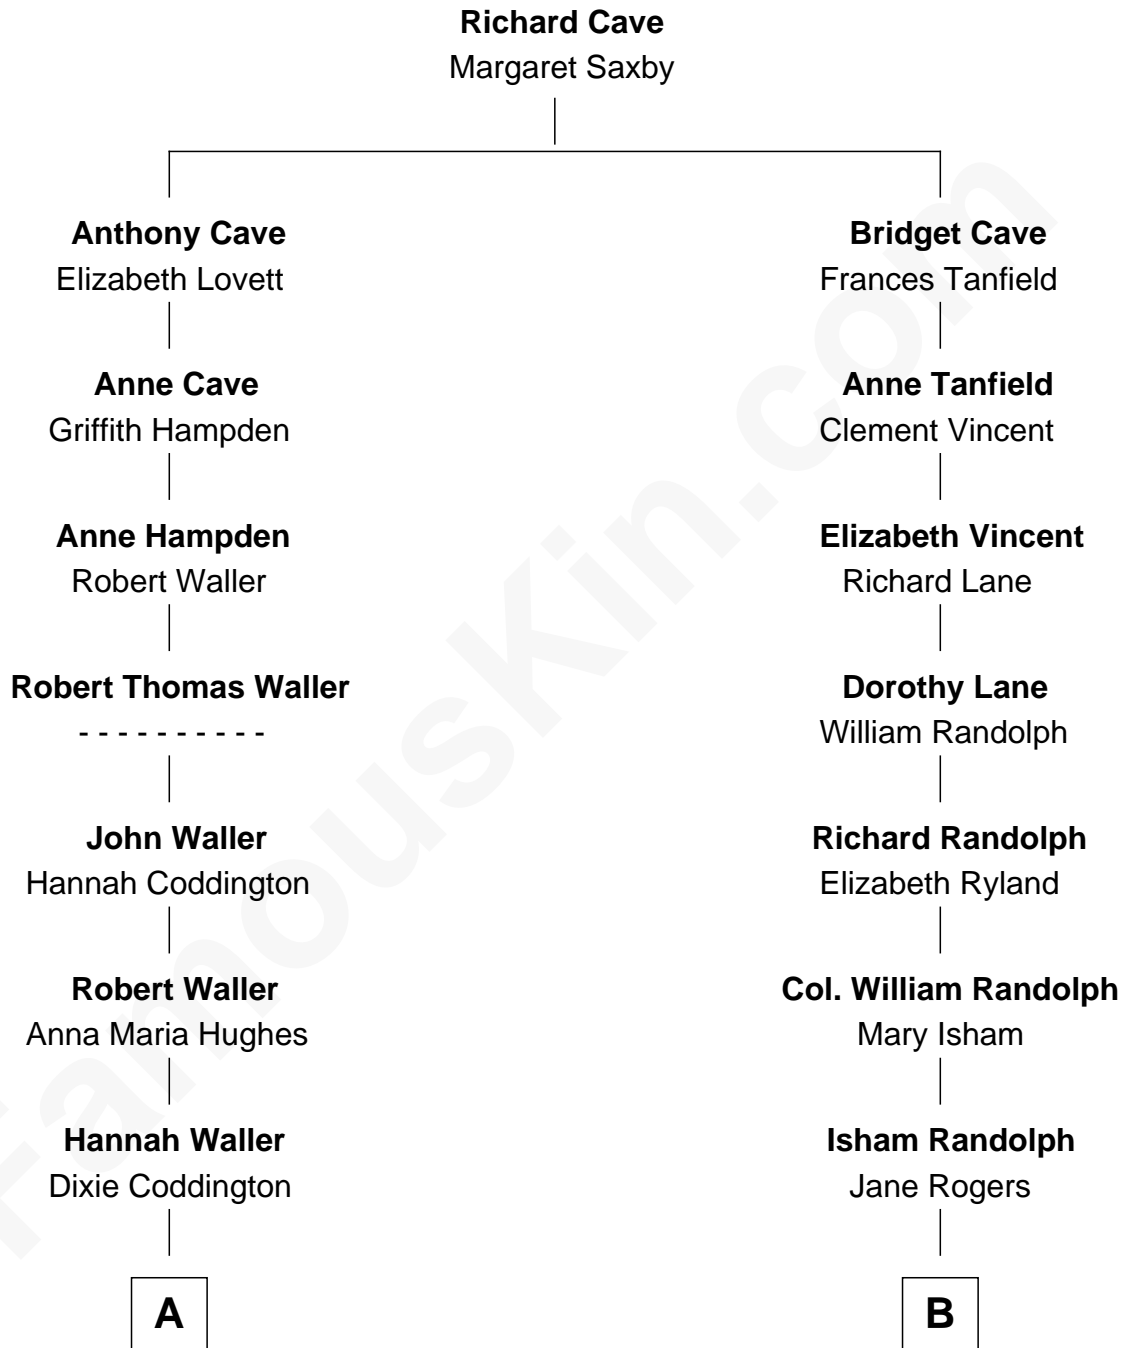

# FamousKin.com Relationship Chart of

**John McCain**

*U.S. Senator from Arizona*

8th cousin 5 times removed of

**Thomas Jefferson**

*3rd U.S. President and Signer of the Declaration of Independence*

**A**

**Anne Coddington**

Richard Fenner

**Dr. Richard Fenner**

Ann McKinnie Geddy

**Eliza Geddy Fenner**

James Vault

**James Junius Vault**

Margaret Garside

**Katherine Davey Vault**

Adm. John Sidney McCain

**Adm. John Sidney McCain**

Roberta Wright

**John McCain**

*U.S. Senator from Arizona*

**B**

**Jane Randolph**

Peter Jefferson

**Thomas Jefferson**

*3rd U.S. President*