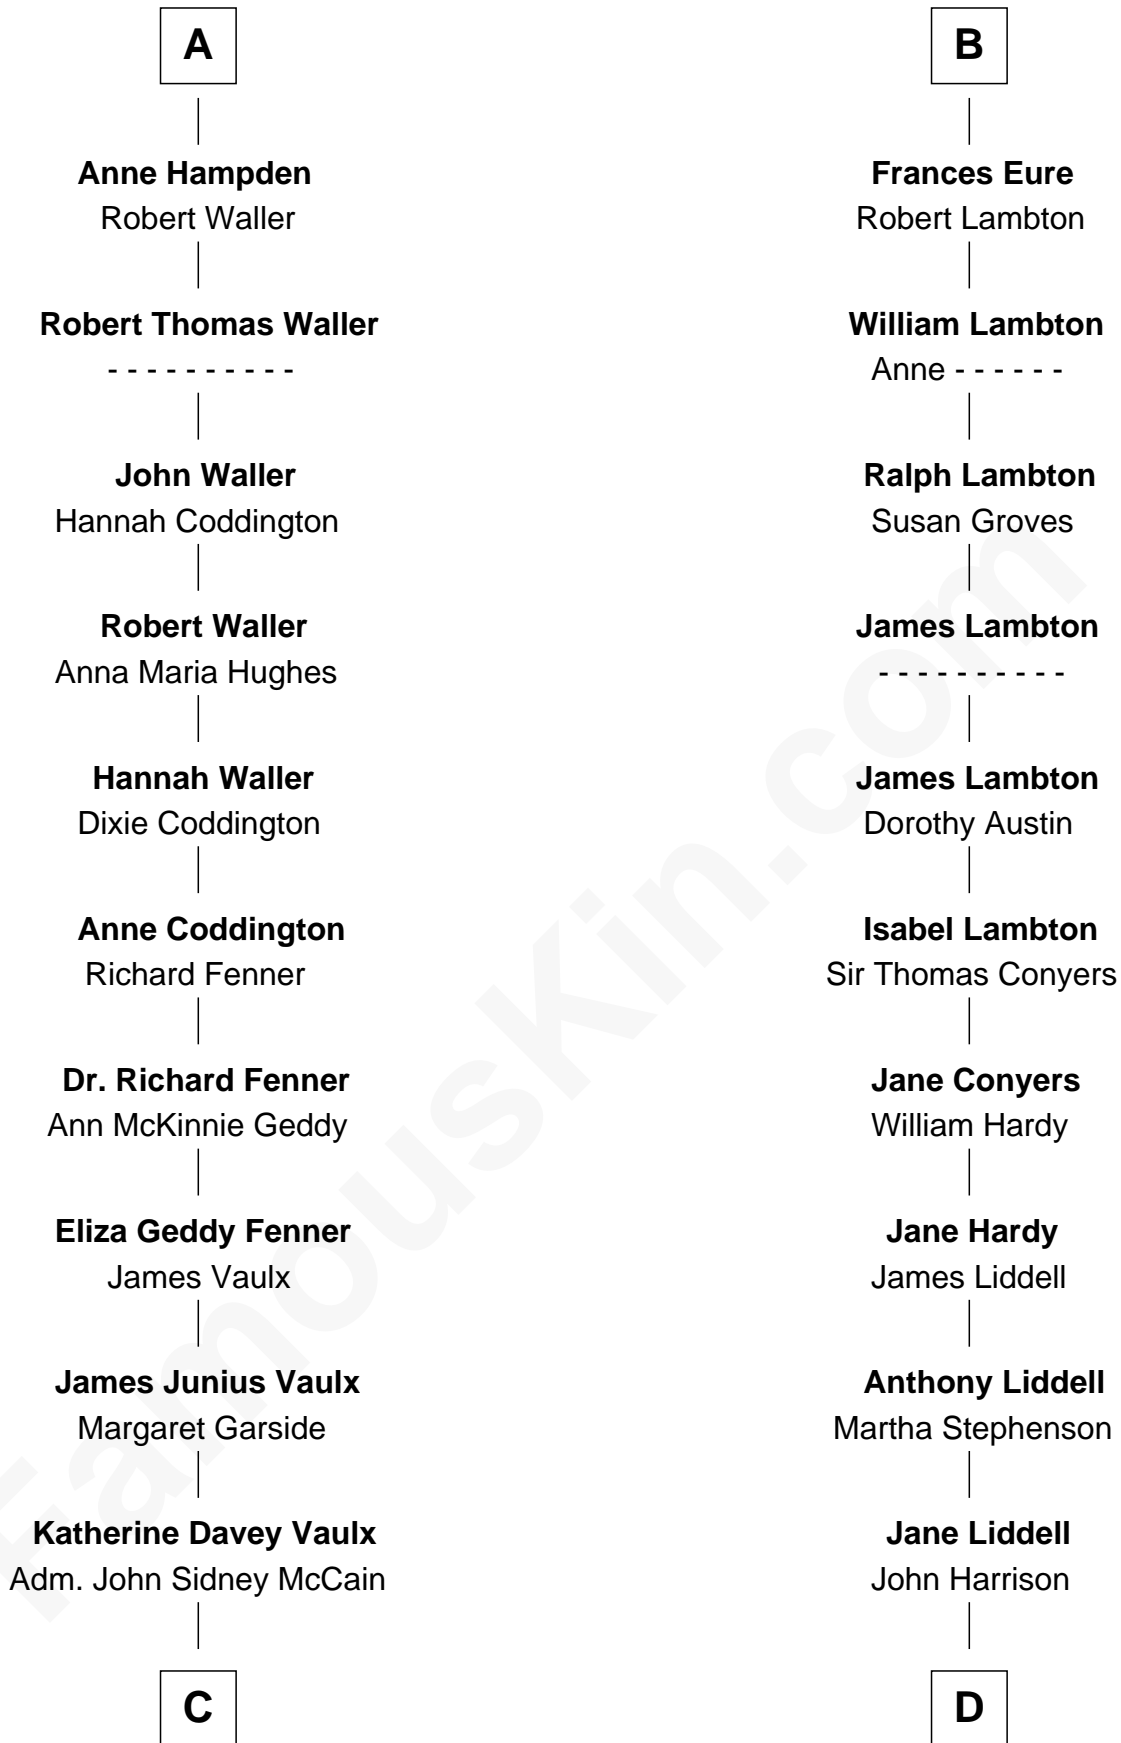

FamousKin.com Relationship Chart of

John McCain

U.S. Senator from Arizona

18th cousin 3 times removed of

Catherine Middleton

Princess of Wales

John de Welles

Maud de Roos

Eleanor de Mowbray

Eudo de Welles

Maud de Greystoke

Sir Lionel de Welles

Joan de Waterton

Cecily de Welles

Sir Robert Willoughby

Sir Christopher Willoughby

Margaret Jenney

Elizabeth Willoughby

Sir William Eure

Sir Ralph Eure

Margery Bowes

B

C

Adm. John Sidney McCain
Roberta Wright