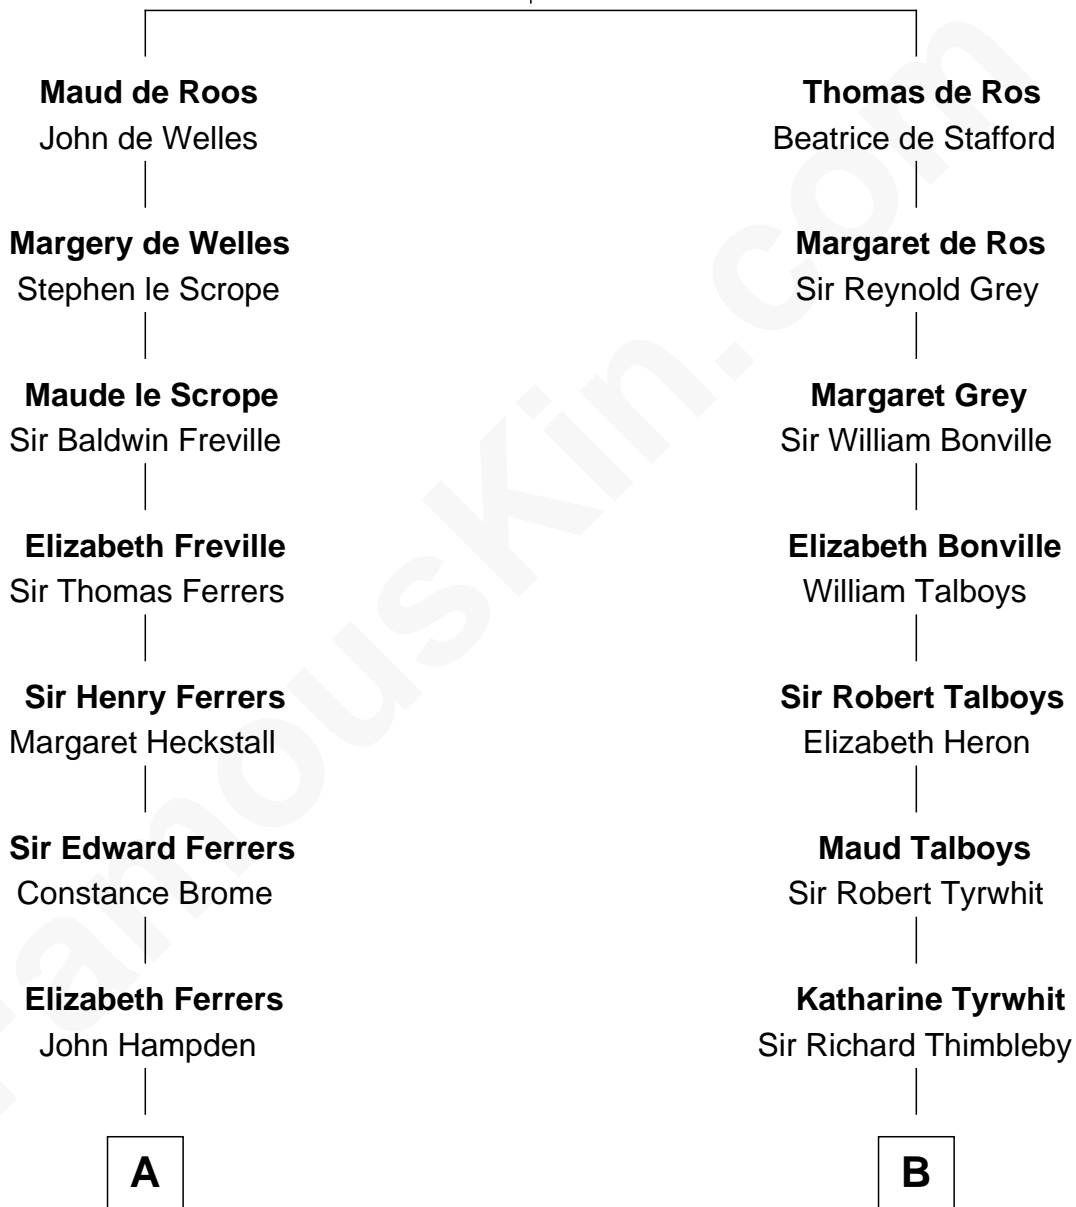

FamousKin.com Relationship Chart of

John McCain

U.S. Senator from Arizona

19th cousin 1 time removed of

Anna Gunn

TV and Movie Actress

Sir William de Ros
Margery de Badlesmere

C

Katherine Davey Vault
Adm. John Sidney McCain

Adm. John Sidney McCain
Roberta Wright

John McCain
U.S. Senator from Arizona

D

Luther N. Day
Ida McKinley Barber

Ida McKinley Day
Clemens Earl Gunn

Clemens Earl Gunn
Sharon Anna Kathryn Peters