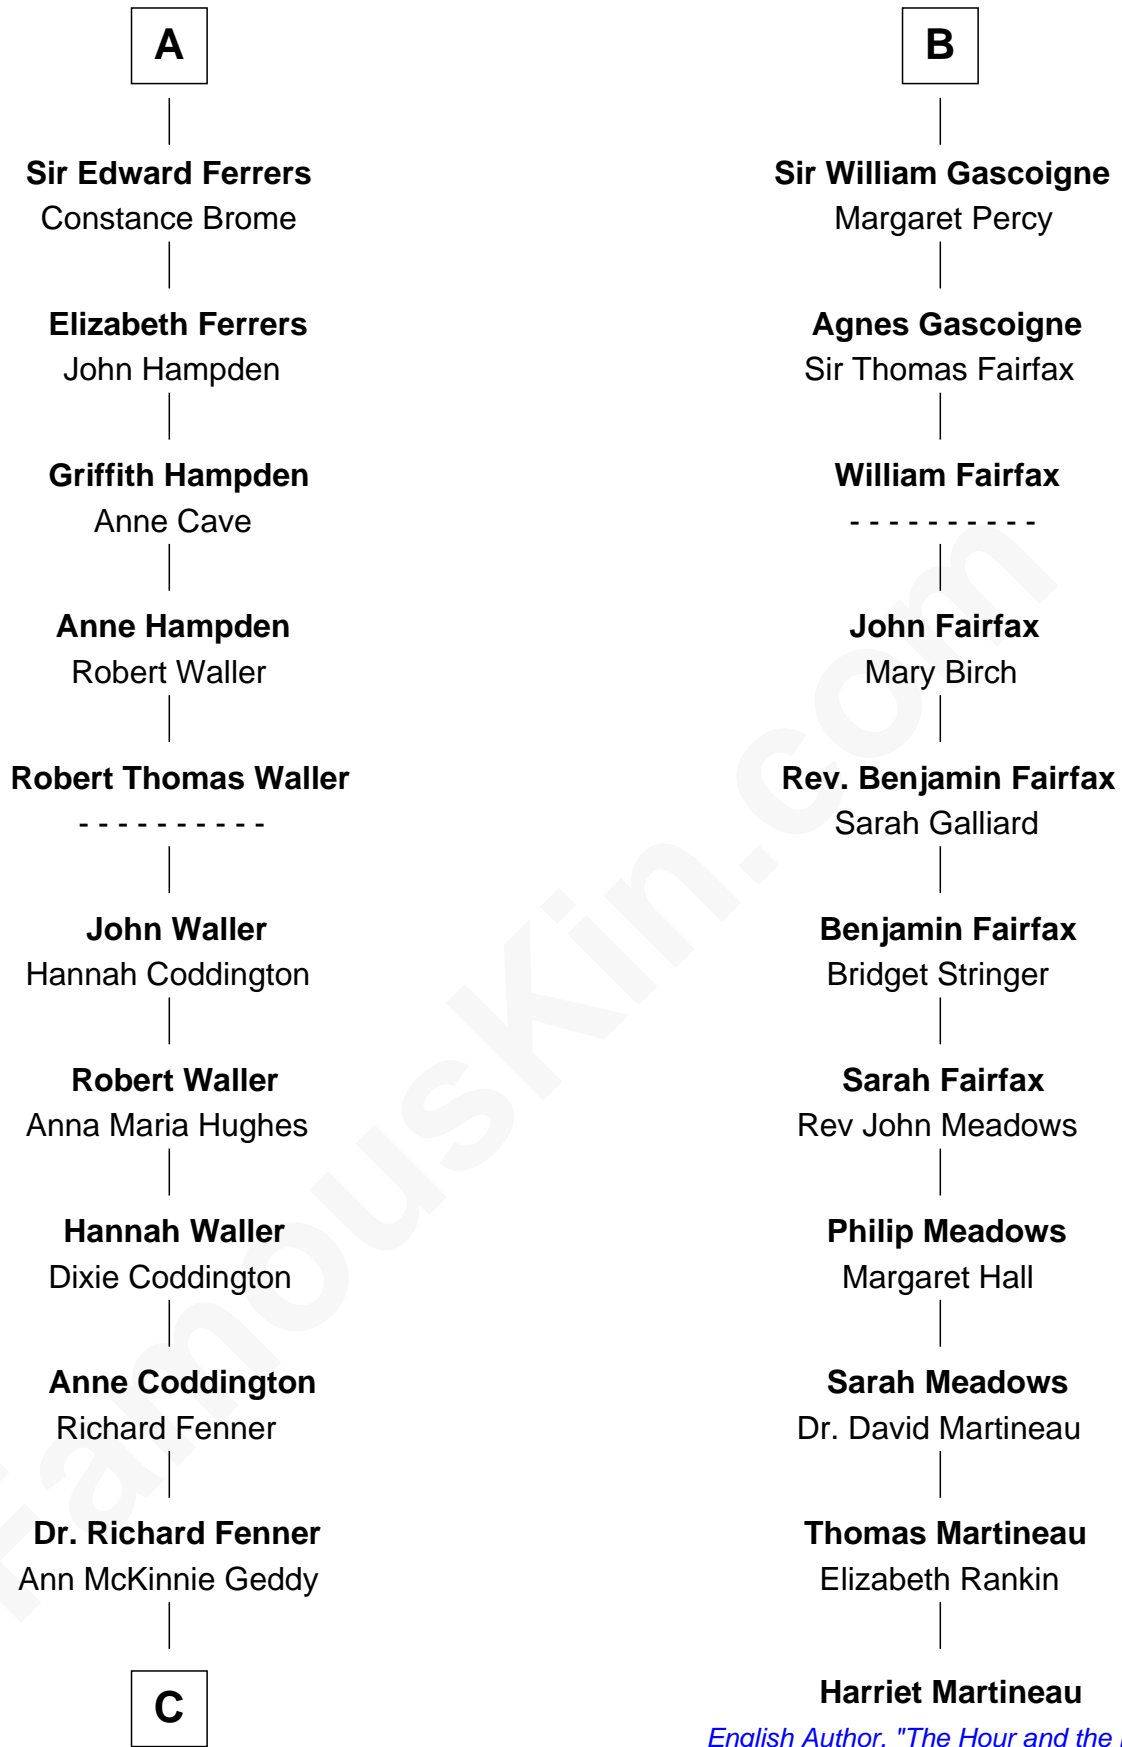

FamousKin.com Relationship Chart of

John McCain

U.S. Senator from Arizona

17th cousin 4 times removed of

Harriet Martineau

Author of The Hour and the Man

Sir Gilbert de Clare

Joan of Acre

Elizabeth de Clare
Sir Thebaud de Verdun

Isabel de Verdun
Henry de Ferrers

Sir William de Ferrers
Margaret de Ufford

Sir Henry de Ferrers
Joan de Poynings

Sir William Ferrers
Philippa Clifford

Sir Thomas Ferrers
Elizabeth Freville

Sir Henry Ferrers
Margaret Heckstall

A

Margaret de Clare
Hugh de Audley

Margaret de Audley
Ralph de Stafford

Sir Hugh de Stafford
Philippa de Beauchamp

Margaret de Stafford
Sir Ralph Neville

Ralph de Neville
Mary Ferrers

John Neville
Elizabeth Newmarch

Jane de Neville
Sir William Gascoigne

B

C

—
Eliza Geddy Fenner

James Vaulx

—
James Junius Vaulx

Margaret Garside