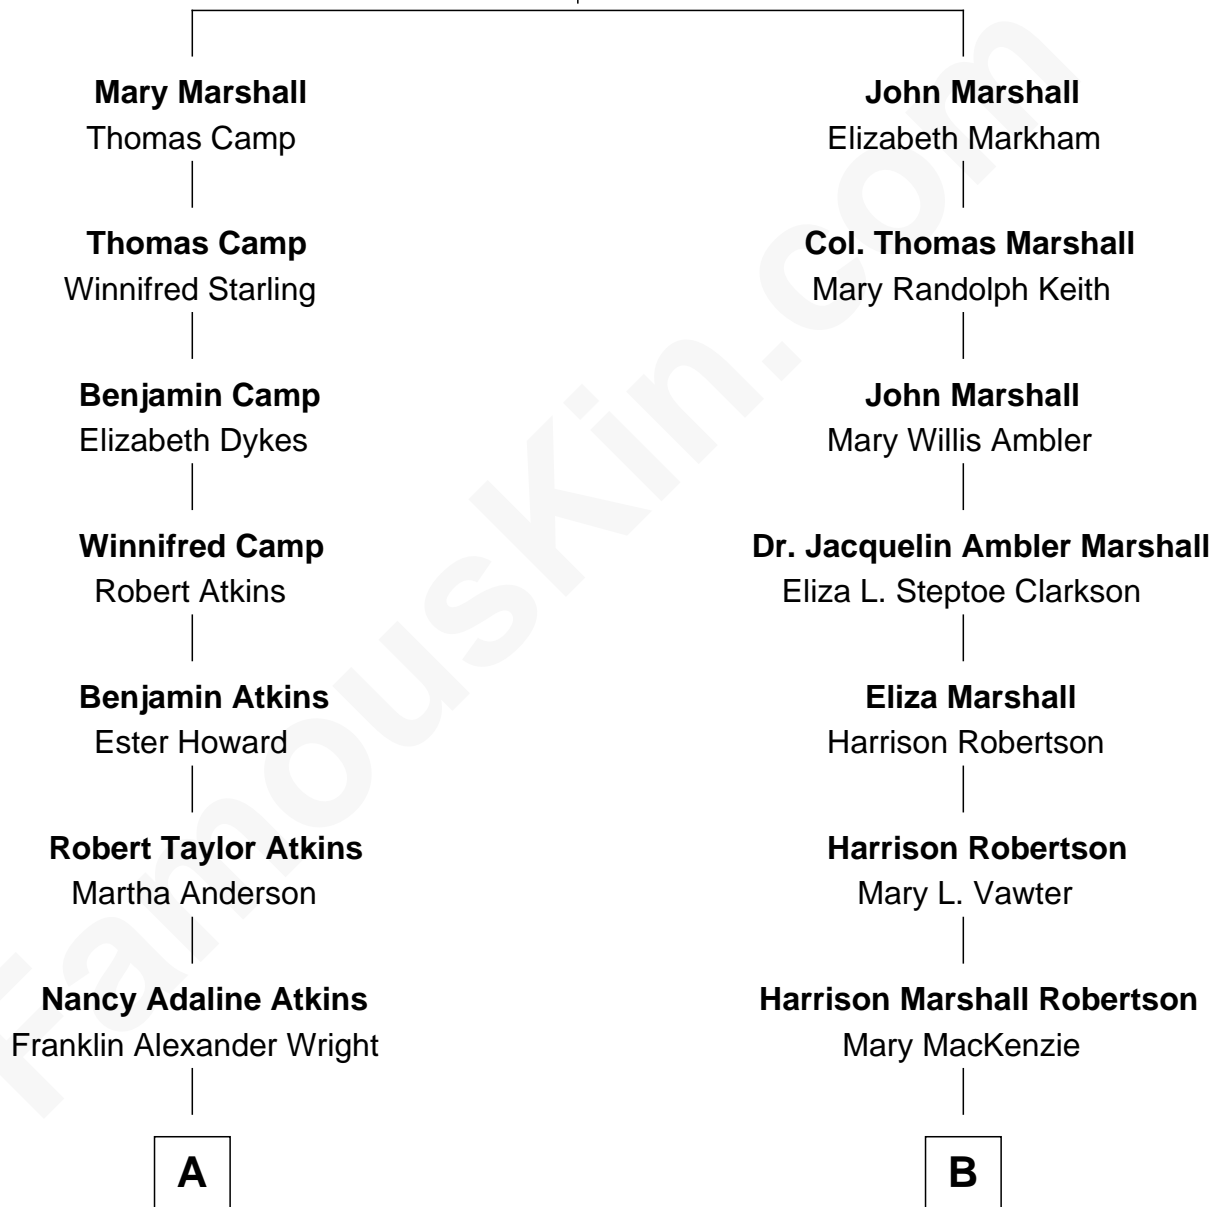

FamousKin.com Relationship Chart of

John McCain

U.S. Senator from Arizona

8th cousin 1 time removed of

Mary Chapin Carpenter

Singer and Songwriter

Thomas Marshall
Martha Sherwood

A

Archibald Wright
Myrtle Mae Fletcher

Roberta Wright
Adm. John Sidney McCain

John McCain
U.S. Senator from Arizona

B

Mary Bowie Robertson
Chapin Carpenter

Mary Chapin Carpenter
Singer and Songwriter

FamousKin.com