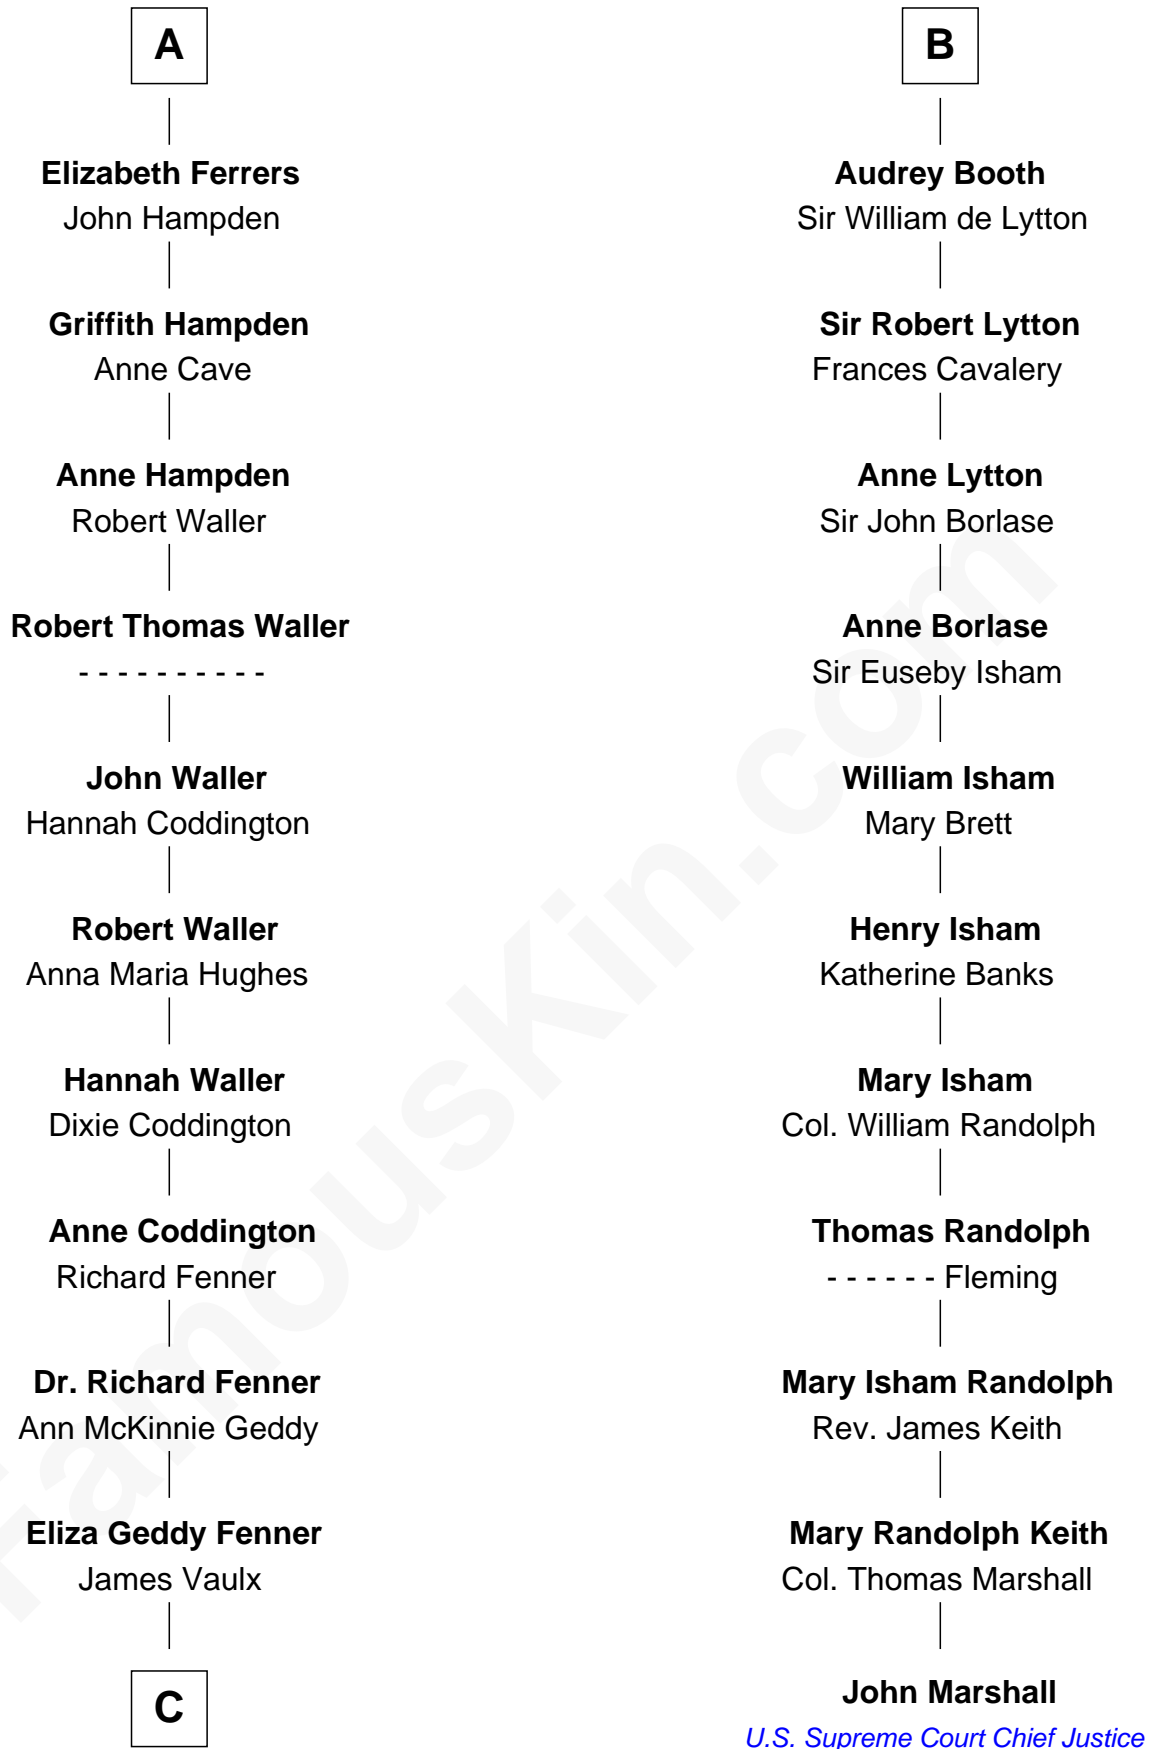

# FamousKin.com Relationship Chart of

**John McCain**

*U.S. Senator from Arizona*

17th cousin 3 times removed of

**John Marshall**

*4th Chief Justice of the U.S. Supreme Court*

**William de Ros**  
Maude de Vaux

**Sir William de Ros**  
Margery de Badlesmere

**Maud de Roos**  
John de Welles

**Margery de Welles**  
Stephen le Scrope

**Maude le Scrope**  
Sir Baldwin Freville

**Elizabeth Freville**  
Sir Thomas Ferrers

**Sir Henry Ferrers**  
Margaret Heckstall

**Sir Edward Ferrers**  
Constance Brome

**A**

**Agnes de Ros**  
Pain de Tibetot

**Sir John de Tibetot**  
Margaret de Badlesmere

**Sir Robert de Tibetot**  
Margaret Deincourt

**Elizabeth de Tibetot**  
Sir Philip le Despencer

**Margery Despencer**  
Sir Roger Wentworth

**Margaret Wentworth**  
Sir William Hopton

**Margaret Hopton**  
Sir Philip Booth

**B**

**C**

James Junius Vaulx