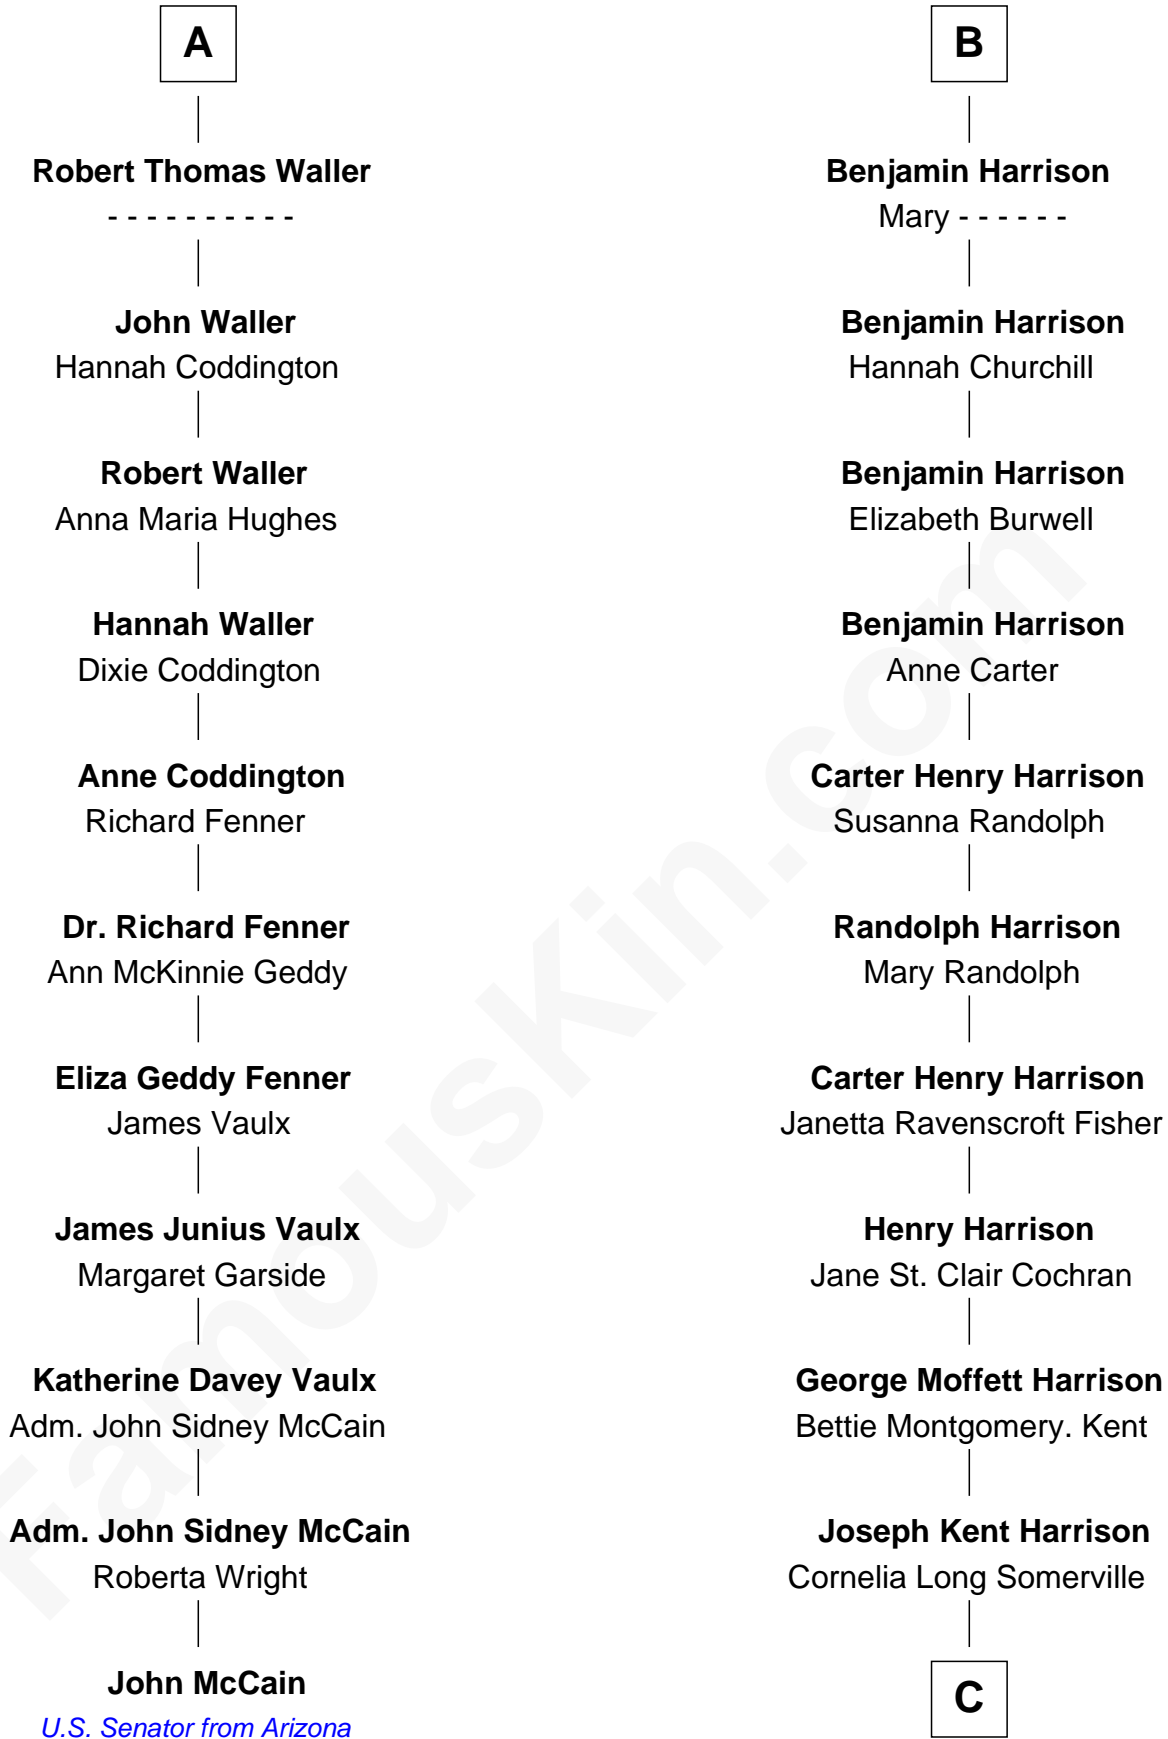

FamousKin.com Relationship Chart of

John McCain

U.S. Senator from Arizona

17th cousin 2 times removed of

Edward Norton

Movie Actor

Stephen le Scrope

Margery de Welles

Elizabeth Chaworth

Elizabeth le Scrope

Sir Henry le Scrope

Margaret Scrope

John Bernard

John Bernard

Margaret Daundelyn

John Bernard

Cecily Muscote

Francis Bernard

Alice Hazlewood

Elizabeth Bernard

Thomas Harrison

Probable

B

C

Betty Kent Harrison
Edward Mower Norton

Edward Mower Norton
Lydia Robinson Rouse

Edward Norton
Movie Actor

FamousKin.com