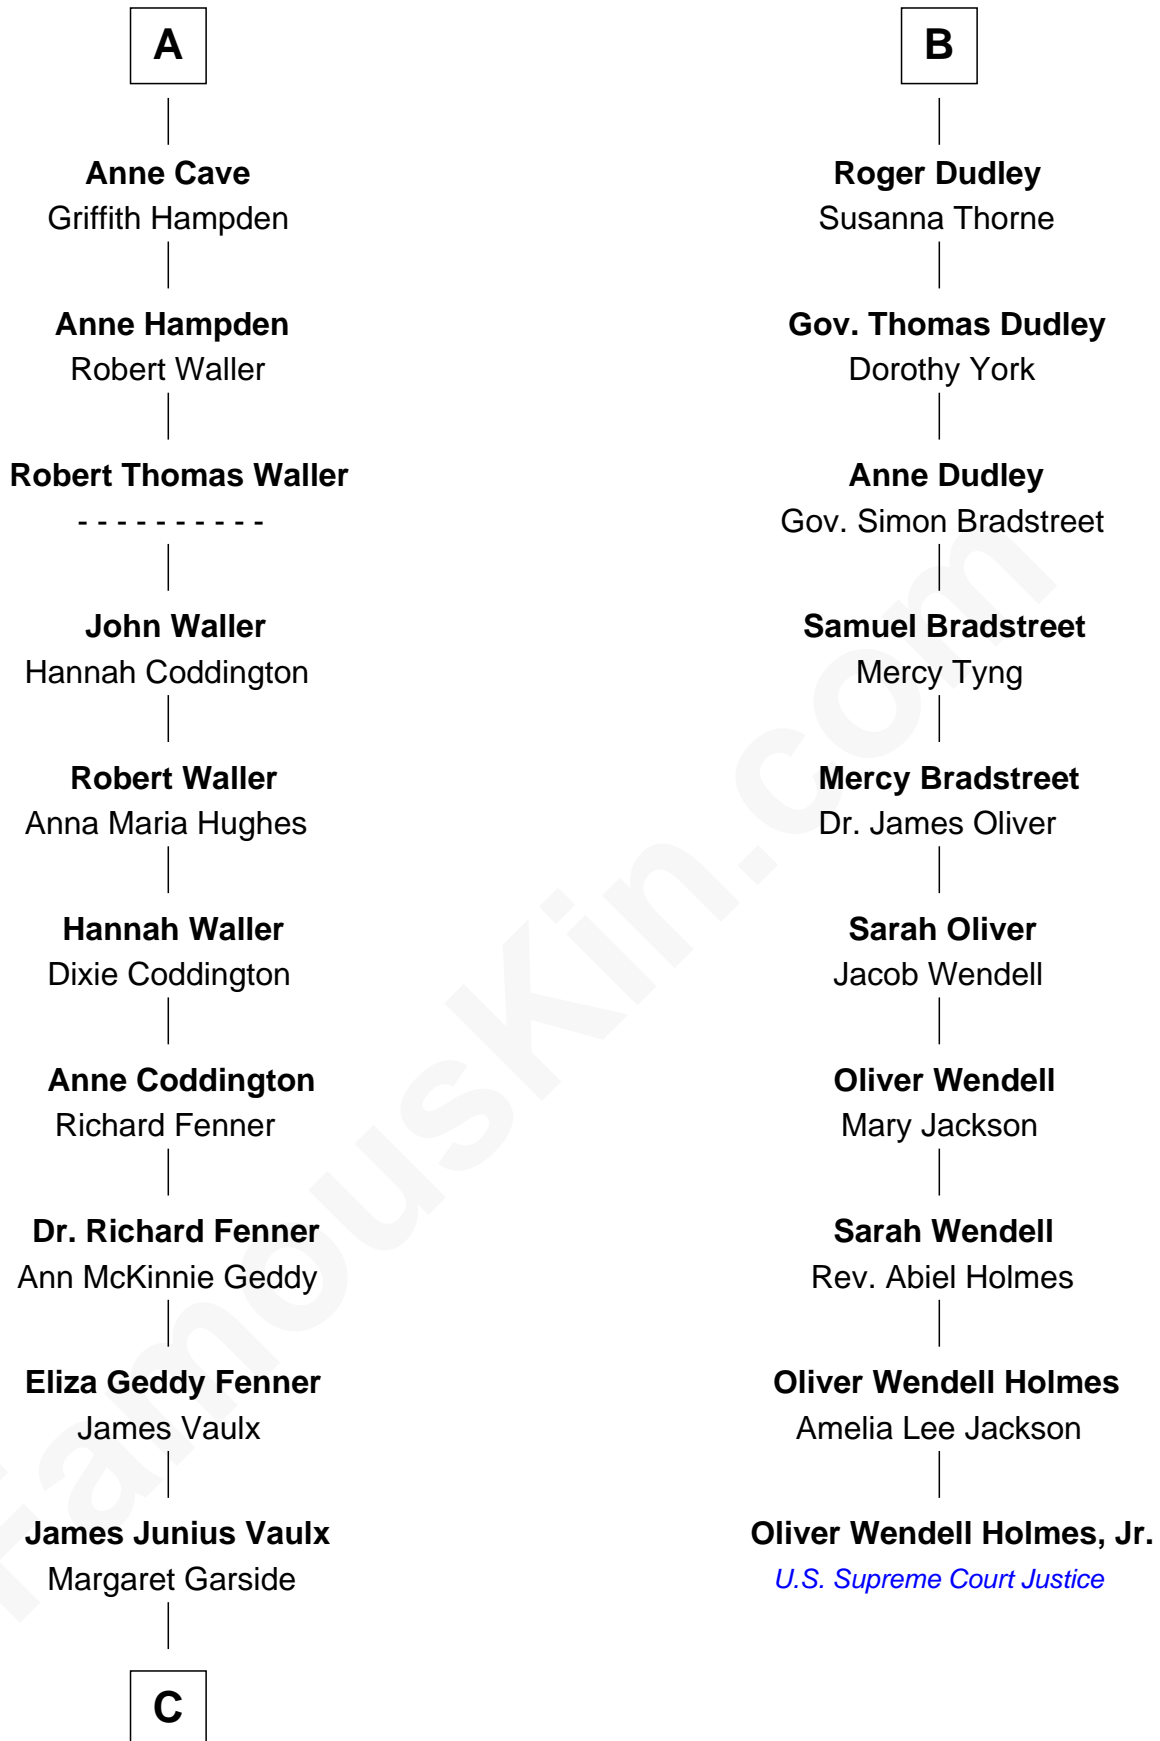

FamousKin.com

Relationship Chart of

John McCain

U.S. Senator from Arizona

16th cousin 3 times removed of

Oliver Wendell Holmes, Jr.

U.S. Supreme Court Justice

Sir Reynold de Grey

Eleanor le Strange

C

Katherine Davey Vaulx
Adm. John Sidney McCain

Adm. John Sidney McCain
Roberta Wright

John McCain
U.S. Senator from Arizona

FamousKin.com