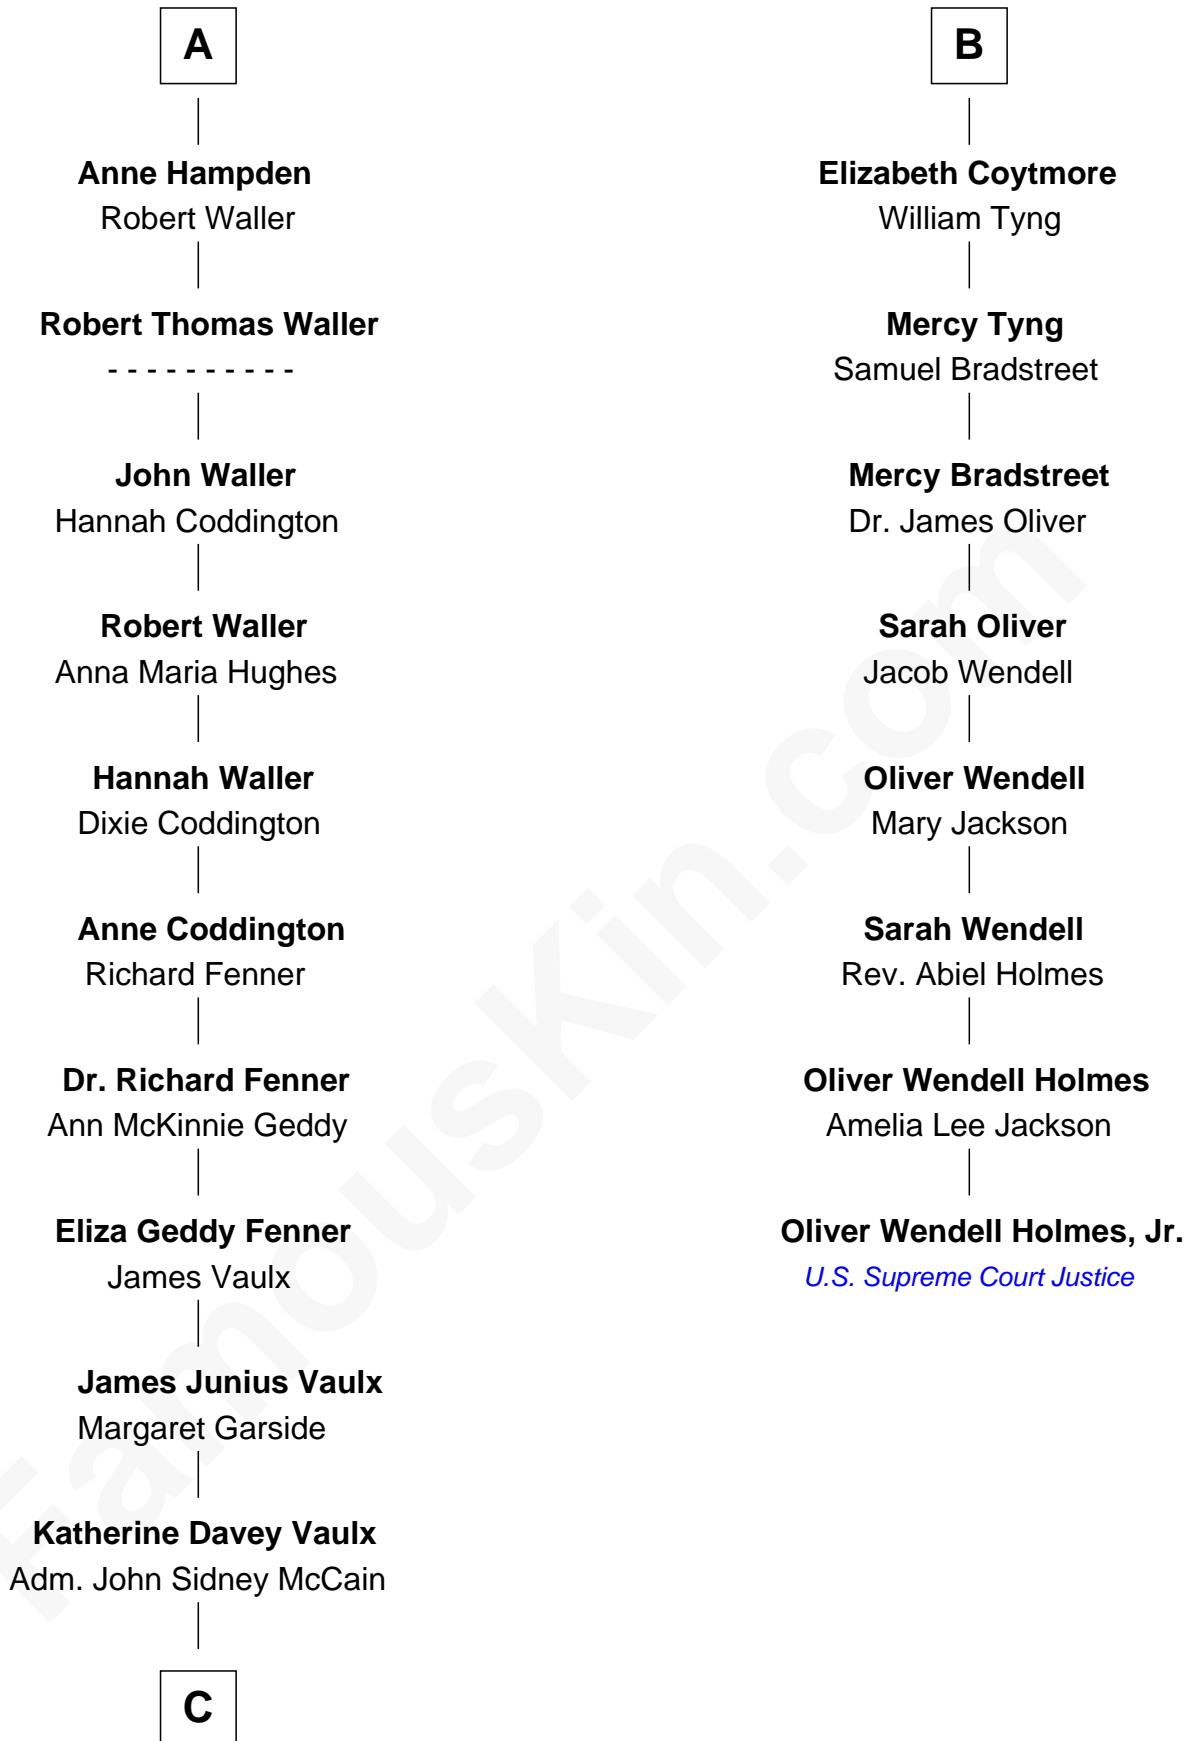

FamousKin.com

Relationship Chart of

John McCain

U.S. Senator from Arizona

14th cousin 4 times removed of

Oliver Wendell Holmes, Jr.

U.S. Supreme Court Justice

Sir William Stradling

Sir Edward Stradling

Jane Beaufort

Sir Henry Stradling

Elizabeth Herbert

Thomas Stradling

Janet Mathew

Jane Stradling

Sir William Griffith

Dorothy Griffith

William Williams

Jane Williams

William Coytmore

Rowland Coytmore

Katherine Myles

B

C

—
Adm. John Sidney McCain

Roberta Wright

—
John McCain

U.S. Senator from Arizona

FamousKin.com