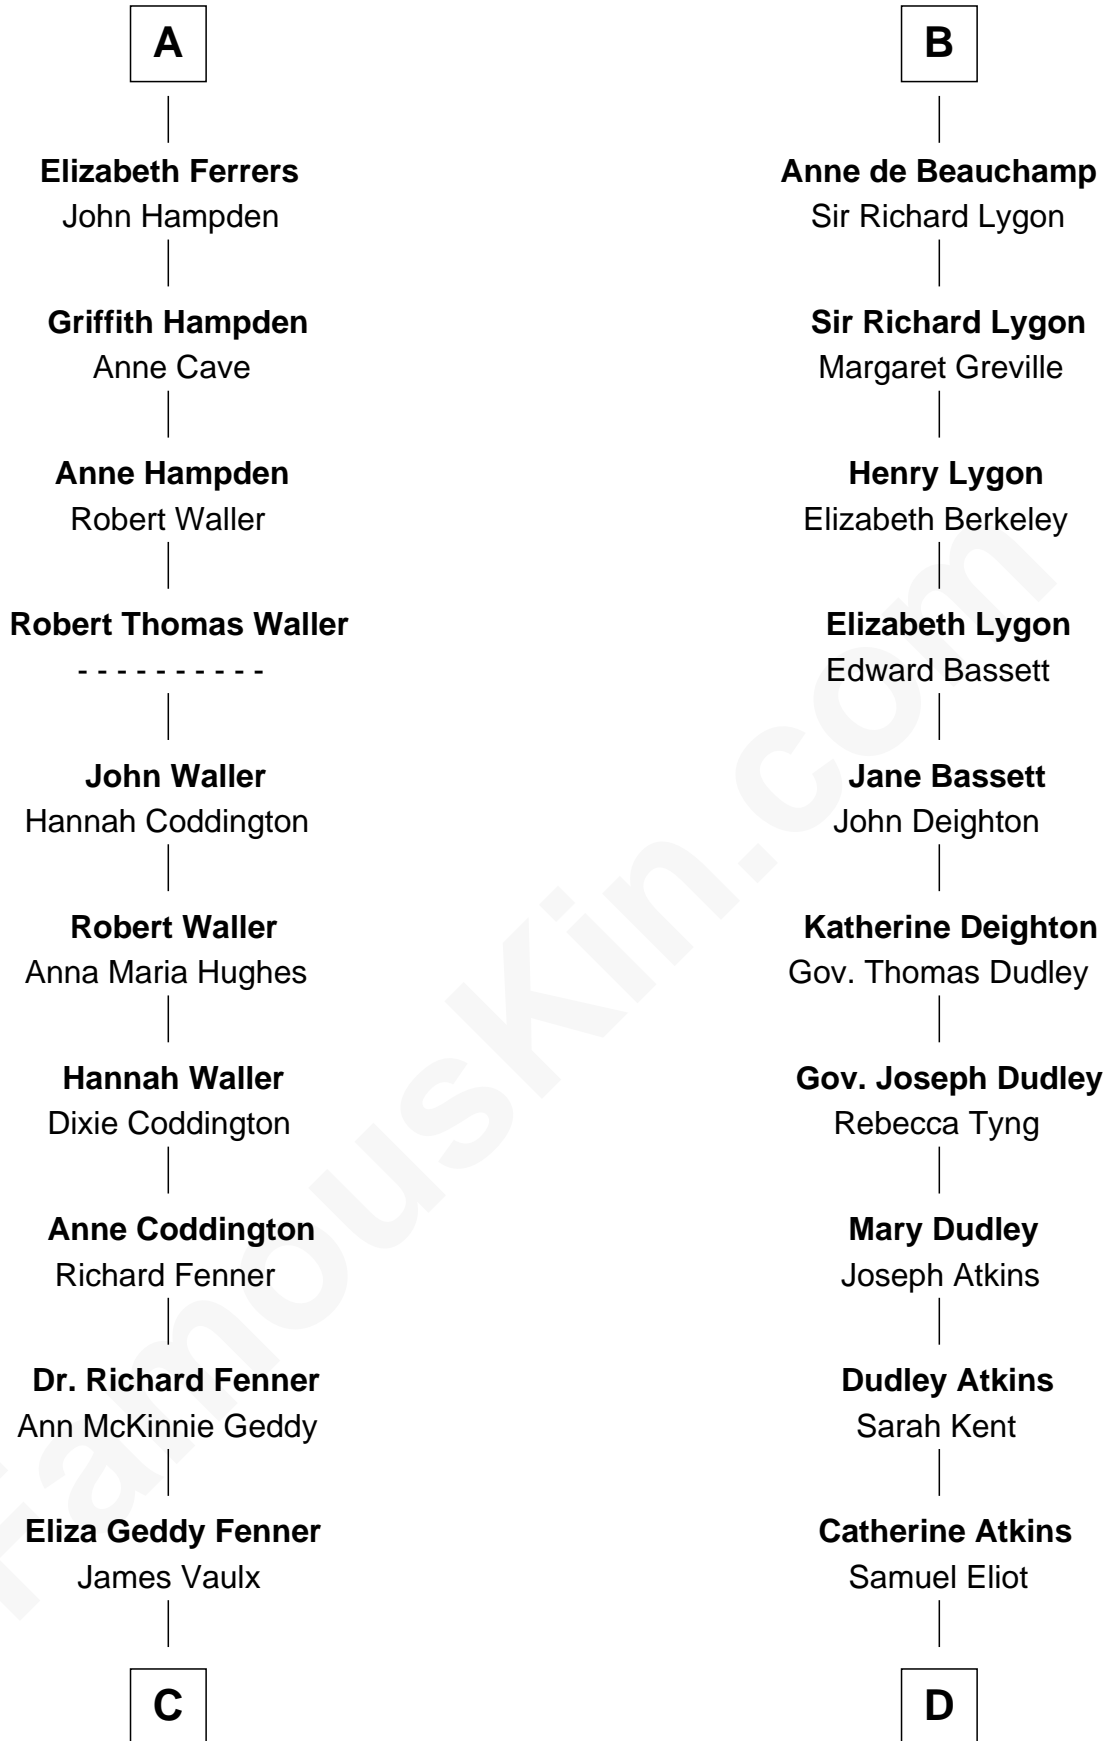

# FamousKin.com Relationship Chart of

**John McCain**

*U.S. Senator from Arizona*

20th cousin 1 time removed of

**Endicott Peabody**

*62nd Governor of Massachusetts*

**C**

**James Junius Vaulx**

Margaret Garside

**Katherine Davey Vaulx**

Adm. John Sidney McCain

**Adm. John Sidney McCain**

Roberta Wright

**John McCain**

*U.S. Senator from Arizona*

**D**

**Mary Harrison Eliot**

Edmund Dwight

**Mary Eliot Dwight**

Dr. Samuel Parkman

**Henry Parkman**

Mary Frances Parker

**Mary Elizabeth Parkman**

Rt. Rev. Malcolm Endicott Peabody