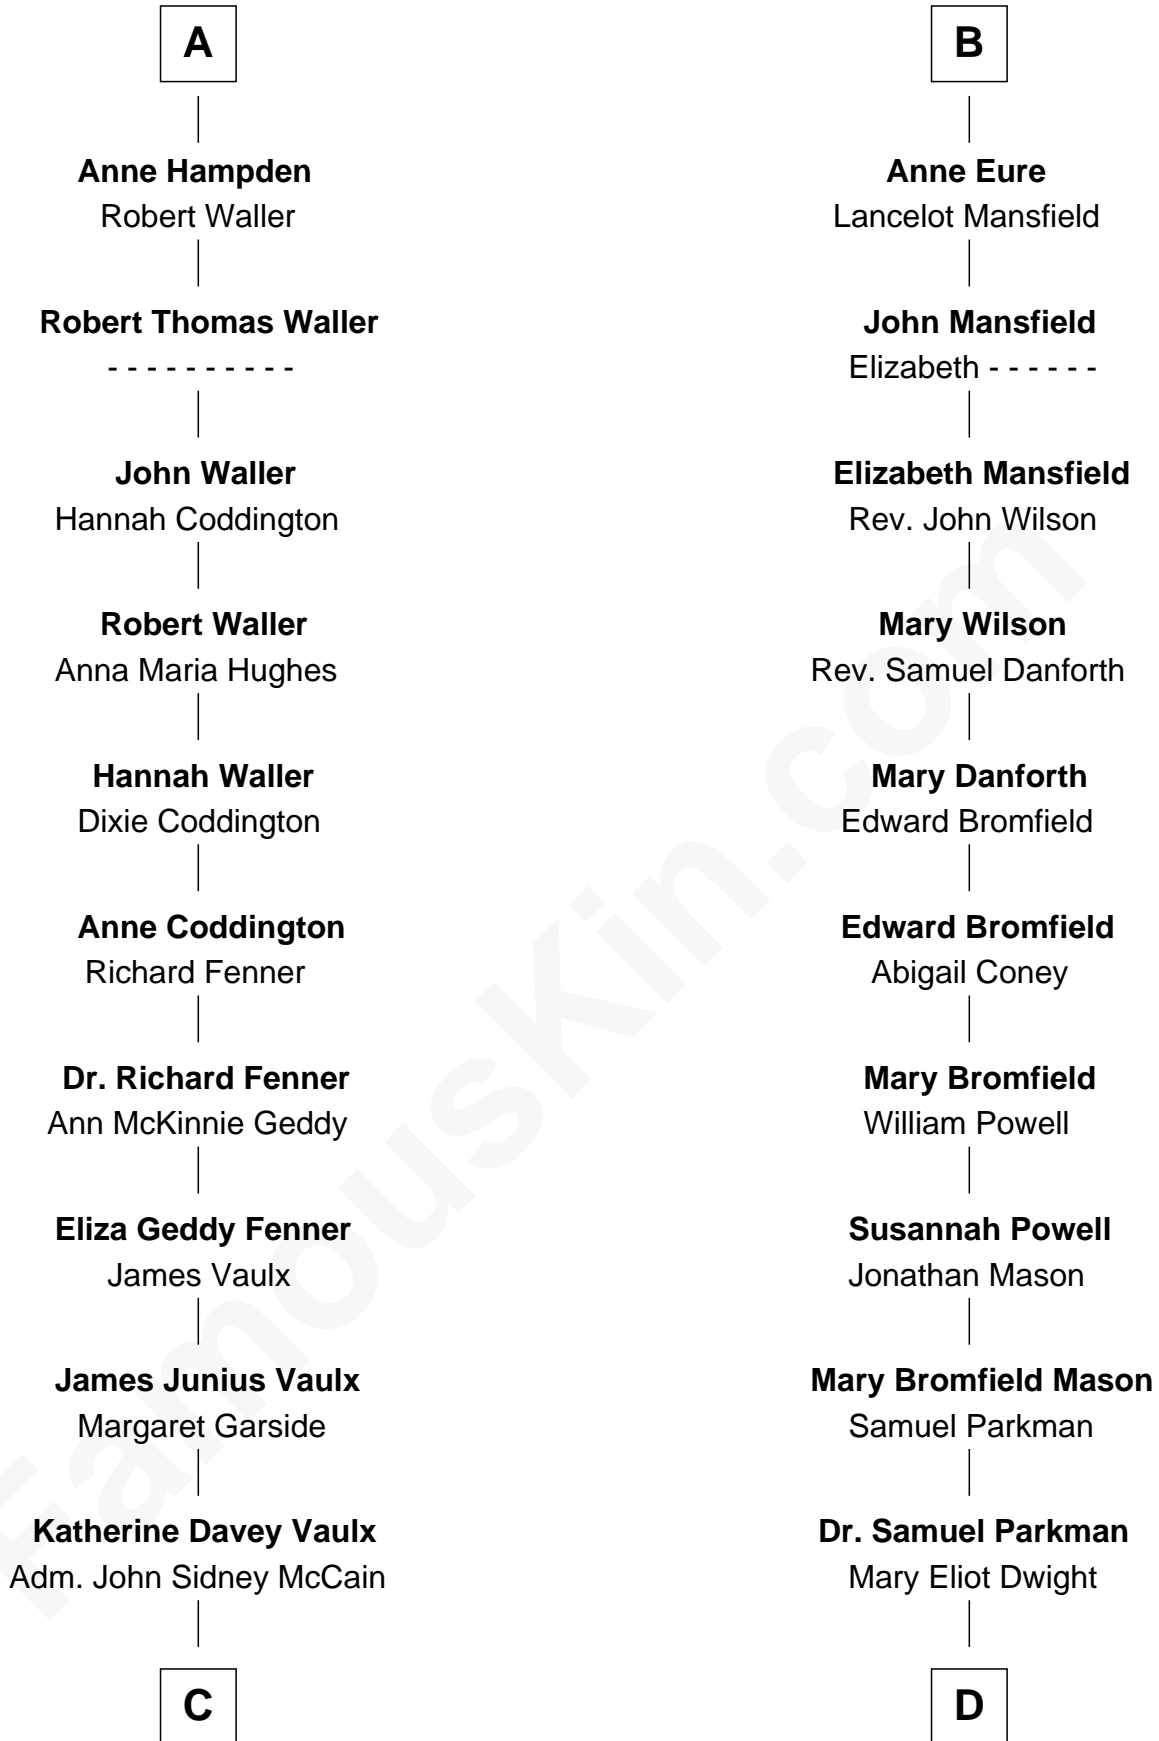

FamousKin.com Relationship Chart of

John McCain

U.S. Senator from Arizona

18th cousin 1 time removed of

Endicott Peabody

62nd Governor of Massachusetts

John de Welles

Maud de Roos

Margery de Welles

Stephen le Scrope

Maude le Scrope

Sir Baldwin Freville

Elizabeth Freville

Sir Thomas Ferrers

Sir Henry Ferrers

Margaret Heckstall

Eleanor de Mowbray

Eudo de Welles

Maud de Greystoke

Sir Lionel de Welles

Joan de Waterton

Cecily de Welles

Sir Robert Willoughby

Sir Christopher Willoughby

Margaret Jenney

Elizabeth Willoughby

Sir William Eure

Sir Ralph Eure

Margery Bowes

B

FamousKin.com