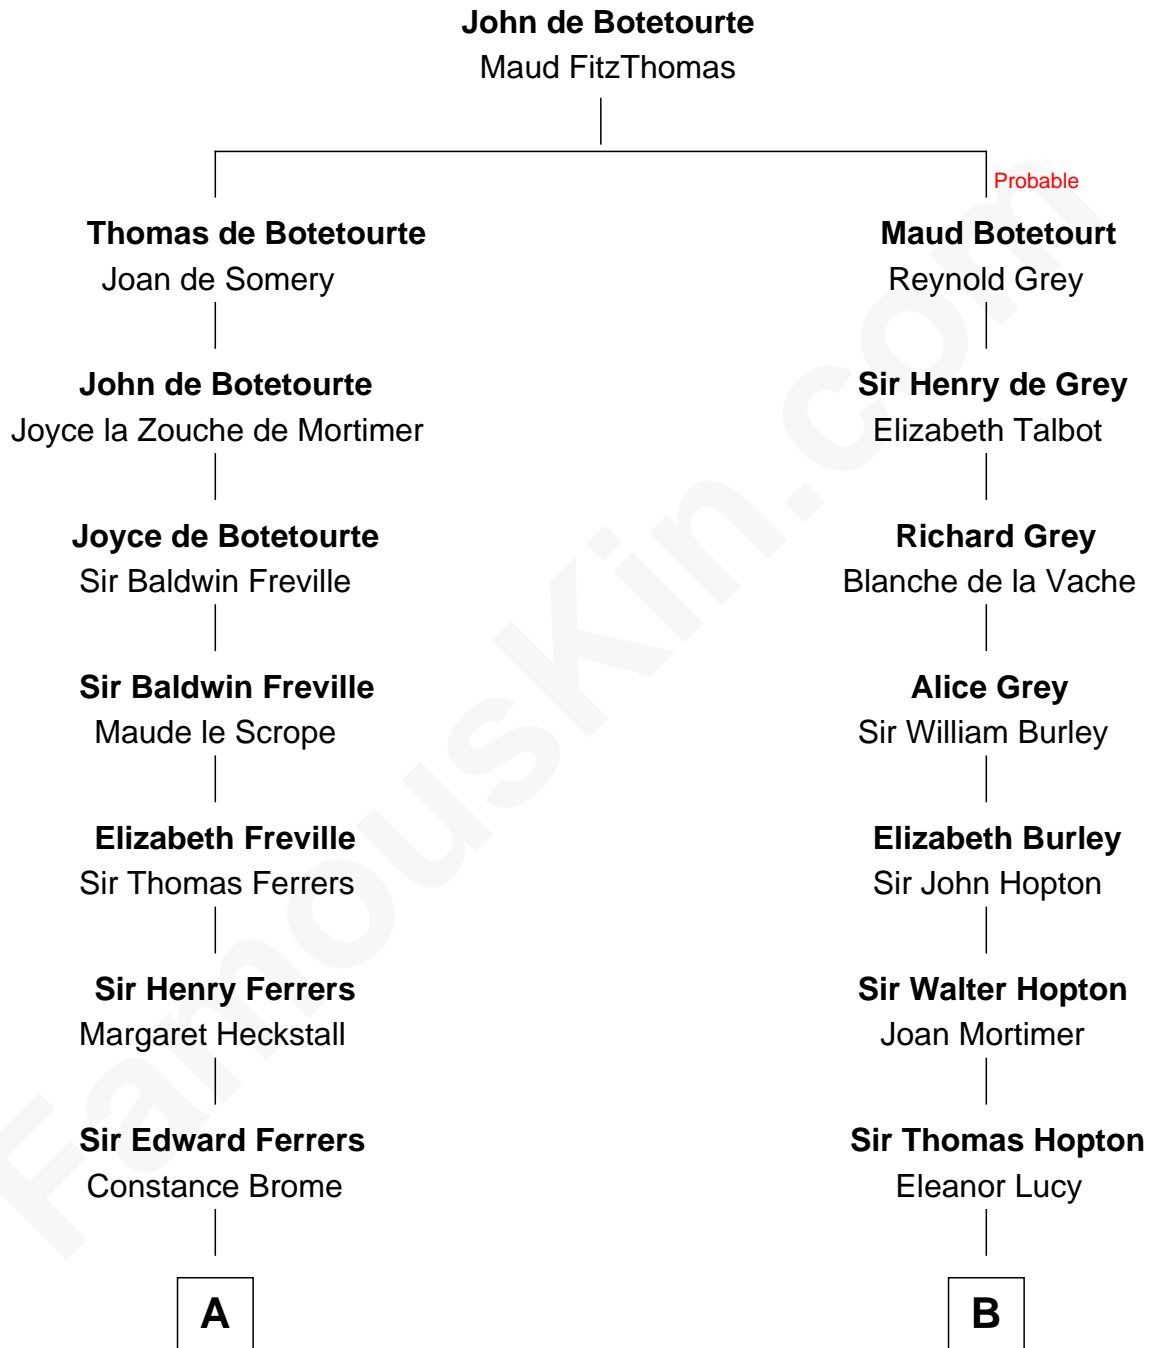

FamousKin.com Relationship Chart of

John McCain

U.S. Senator from Arizona

20th cousin of

James Russell Lowell

American "Fireside" Poet

C

James Junius Vaulx

Margaret Garside

Katherine Davey Vaulx

Adm. John Sidney McCain

Adm. John Sidney McCain

Roberta Wright

John McCain

U.S. Senator from Arizona

D