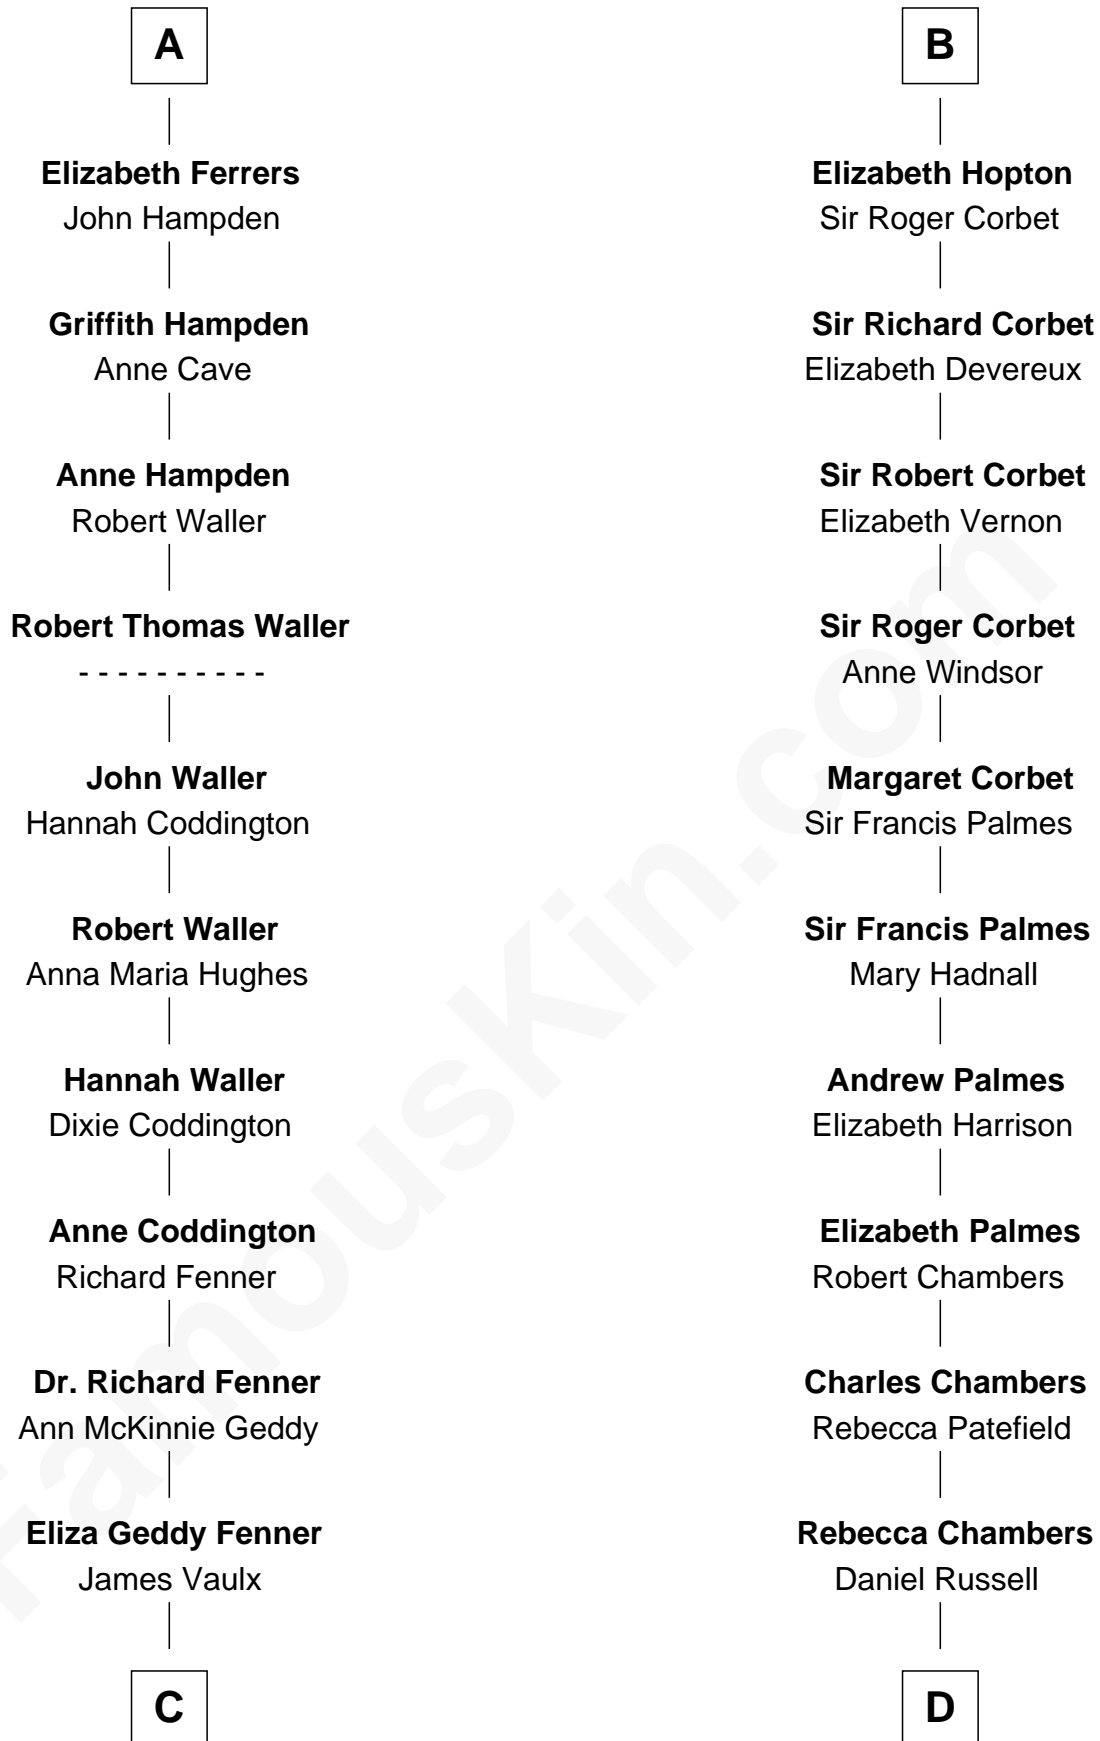

FamousKin.com Relationship Chart of

John McCain

U.S. Senator from Arizona

20th cousin of

James Russell Lowell

American "Fireside" Poet

C

James Junius Vaulx

Margaret Garside

Katherine Davey Vaulx

Adm. John Sidney McCain

Adm. John Sidney McCain

Roberta Wright

John McCain

U.S. Senator from Arizona

D