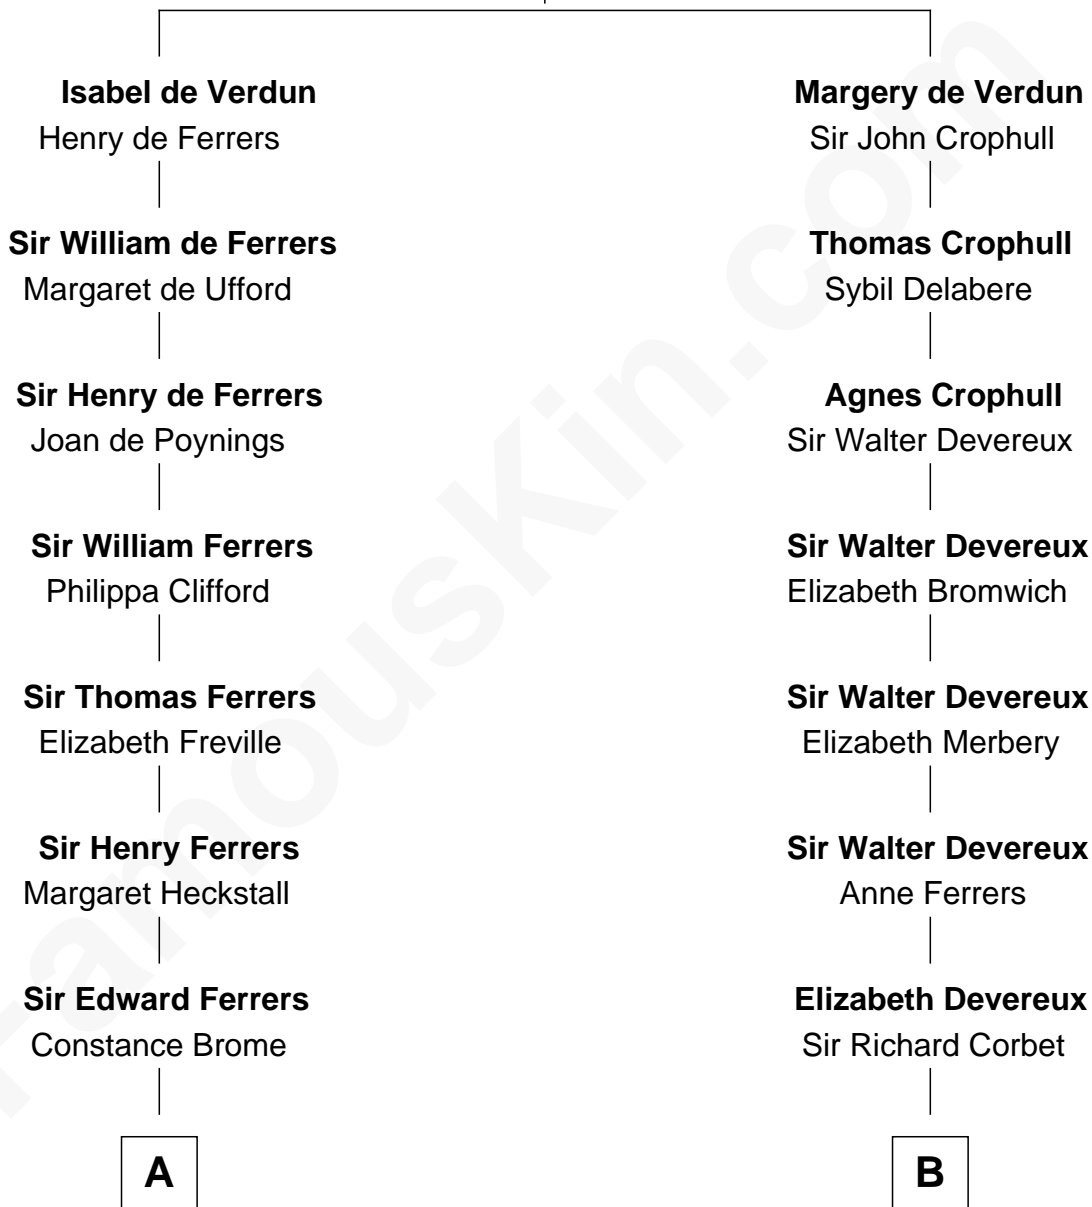

# FamousKin.com Relationship Chart of

**John McCain**

*U.S. Senator from Arizona*

18th cousin 2 times removed of

**James Russell Lowell**

*American "Fireside" Poet*

## Sir Thebaud de Verdun

*with wife*  
Elizabeth de Clare

*with wife*  
Maud Mortimer

**C**

**James Junius Vaulx**

Margaret Garside

**Katherine Davey Vaulx**

Adm. John Sidney McCain