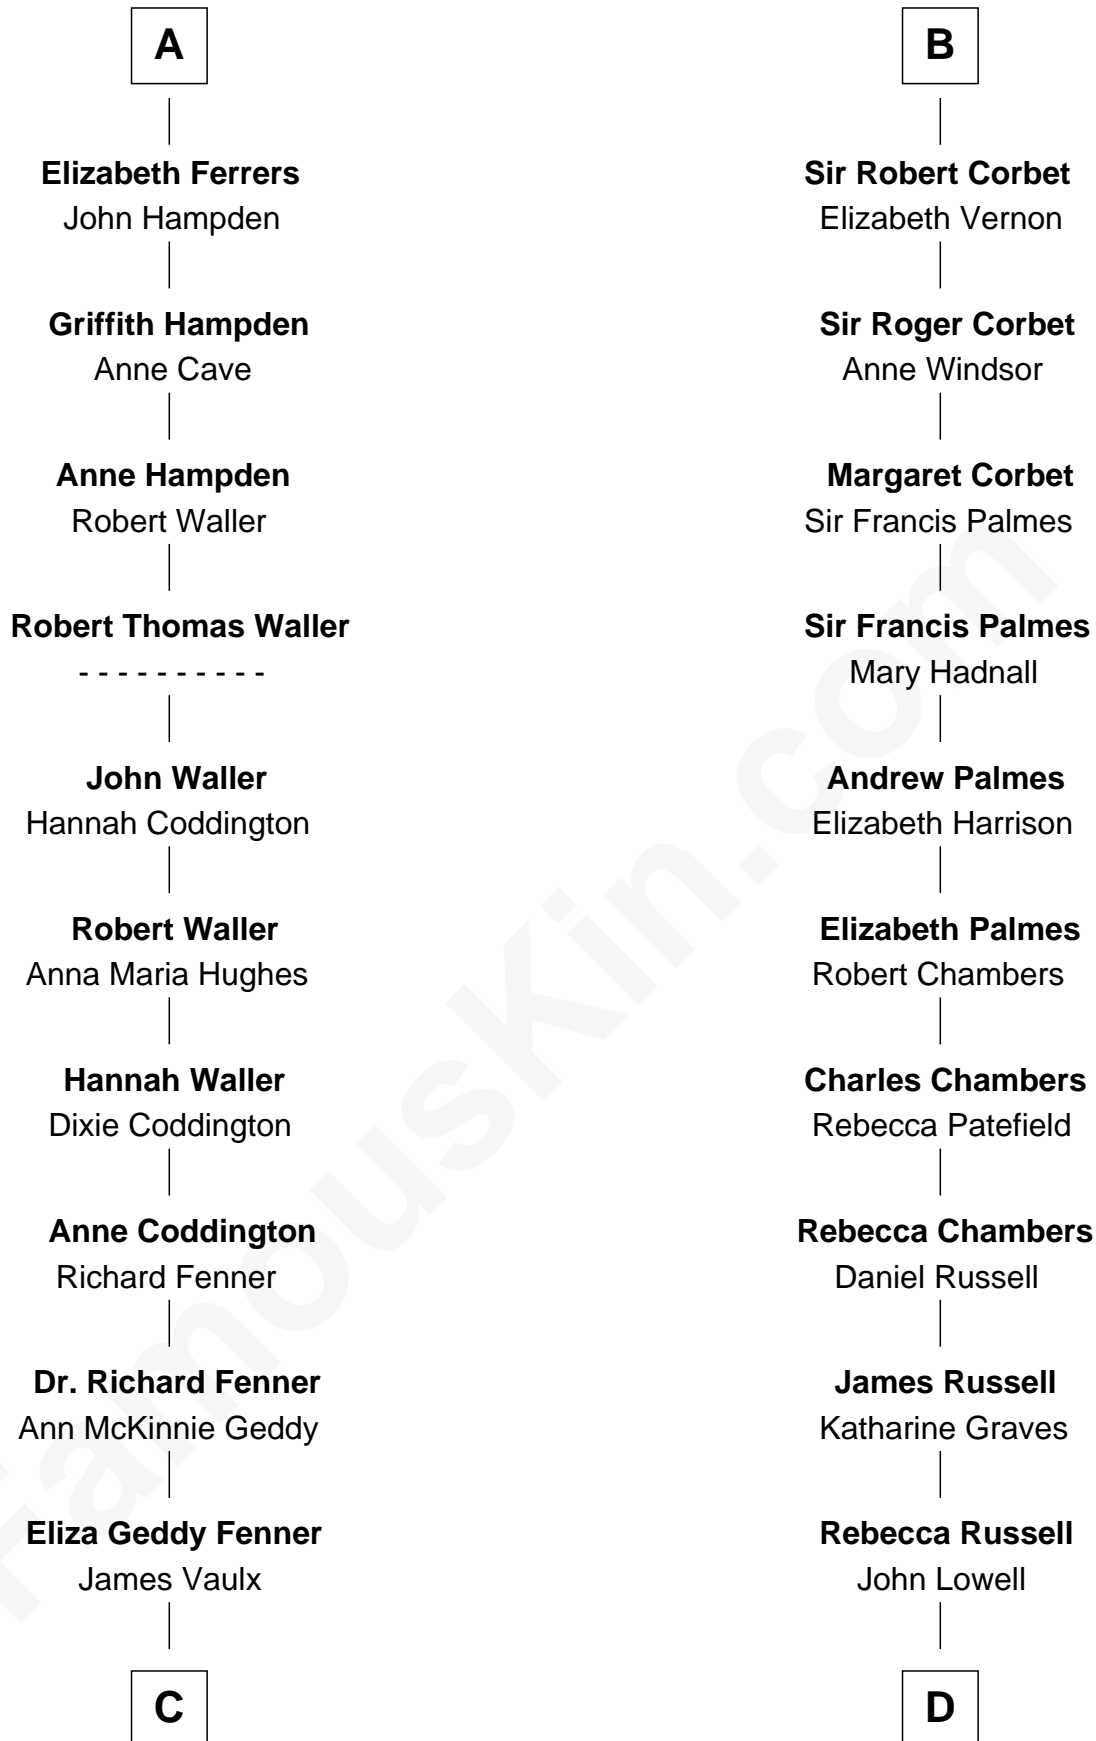

# FamousKin.com Relationship Chart of

**John McCain**

*U.S. Senator from Arizona*

18th cousin 2 times removed of

**James Russell Lowell**

*American "Fireside" Poet*

## Sir Thebaud de Verdun

*with wife*  
Elizabeth de Clare

*with wife*  
Maud Mortimer

**C**

**James Junius Vaulx**

Margaret Garside

**Katherine Davey Vaulx**

Adm. John Sidney McCain