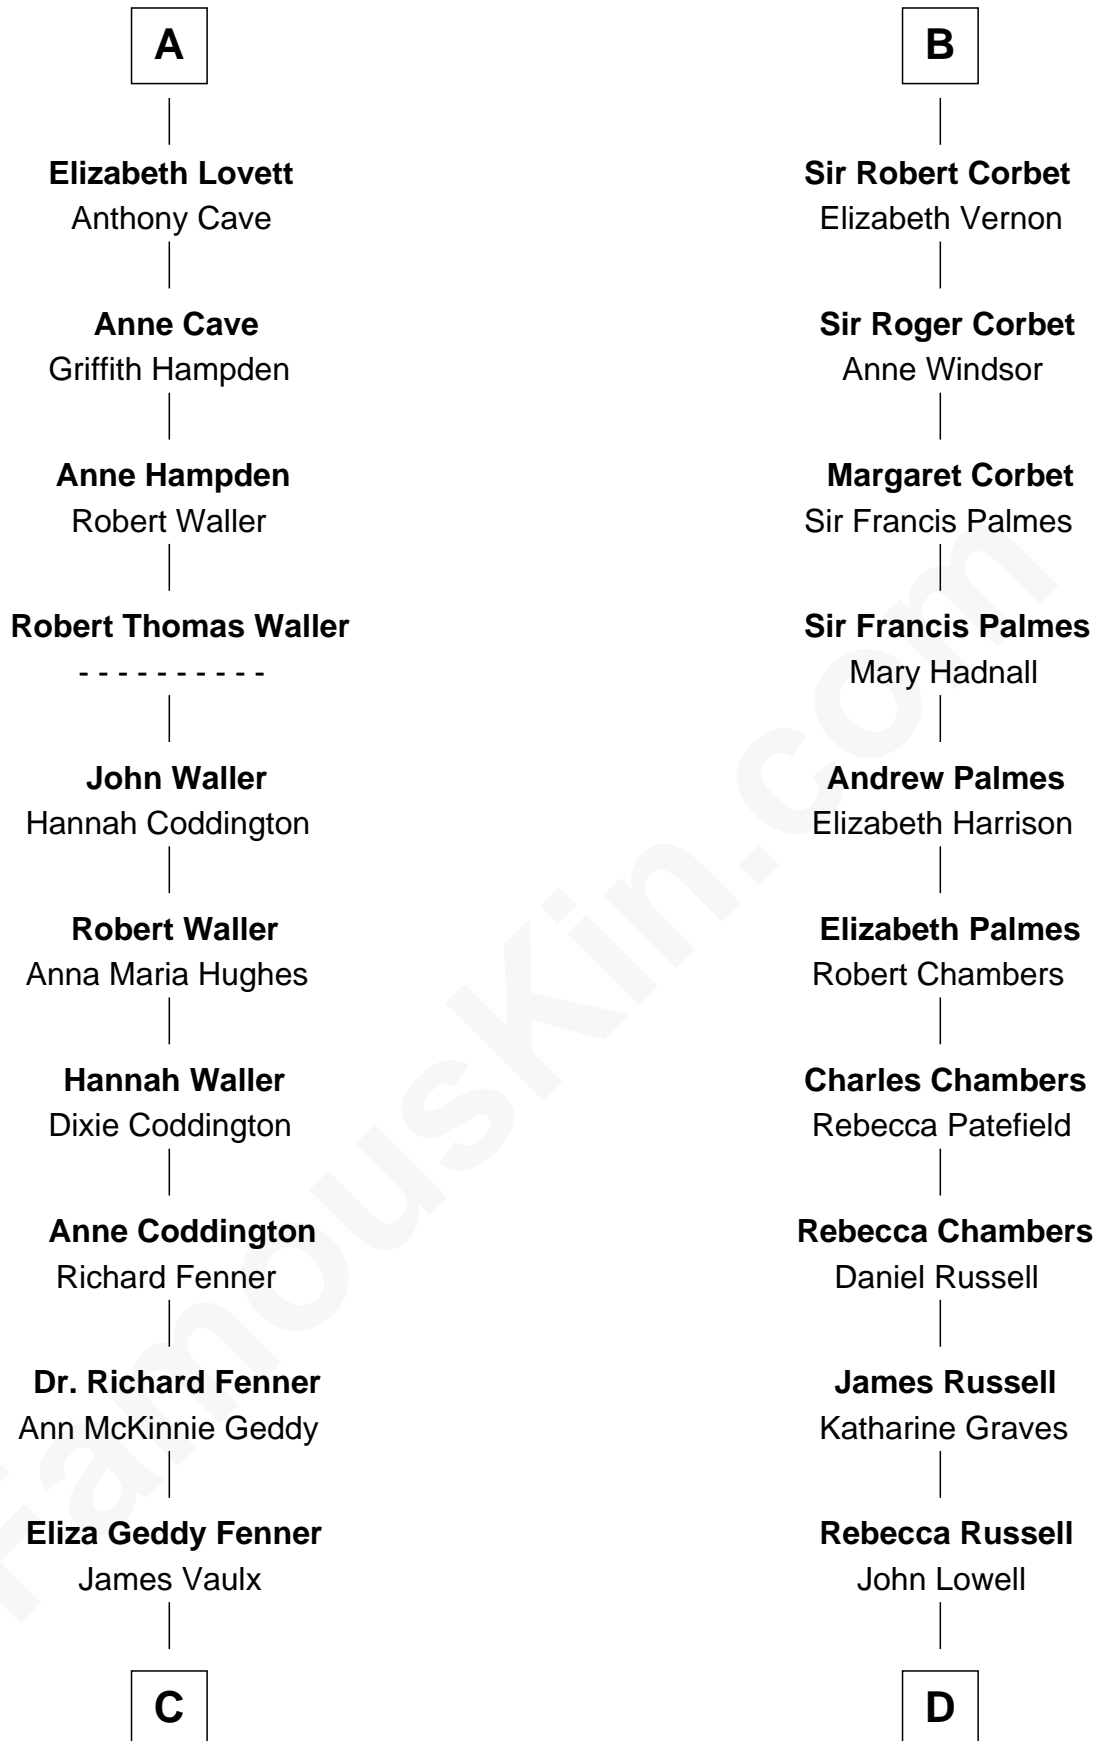

FamousKin.com

Relationship Chart of

John McCain

U.S. Senator from Arizona

18th cousin 2 times removed of

James Russell Lowell

American "Fireside" Poet

C

James Junius Vaulx

Margaret Garside

Katherine Davey Vaulx

Adm. John Sidney McCain

Adm. John Sidney McCain

Roberta Wright

John McCain

U.S. Senator from Arizona