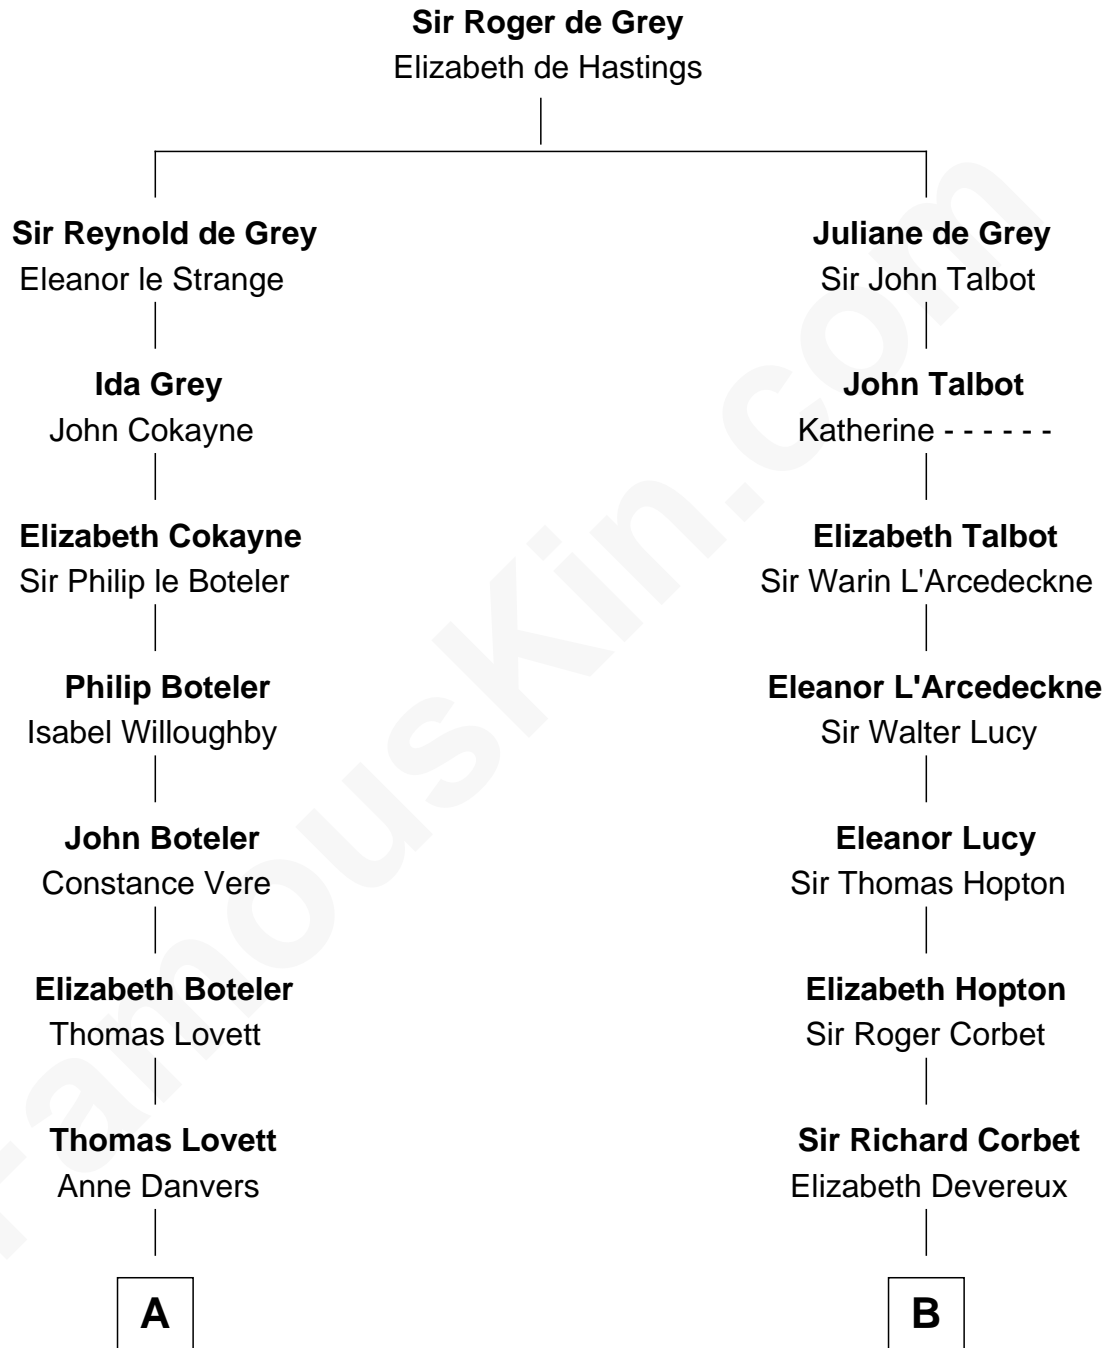

FamousKin.com

Relationship Chart of

John McCain

U.S. Senator from Arizona

18th cousin 2 times removed of

James Russell Lowell

American "Fireside" Poet

C

James Junius Vaulx

Margaret Garside

Katherine Davey Vaulx

Adm. John Sidney McCain

Adm. John Sidney McCain

Roberta Wright

John McCain

U.S. Senator from Arizona