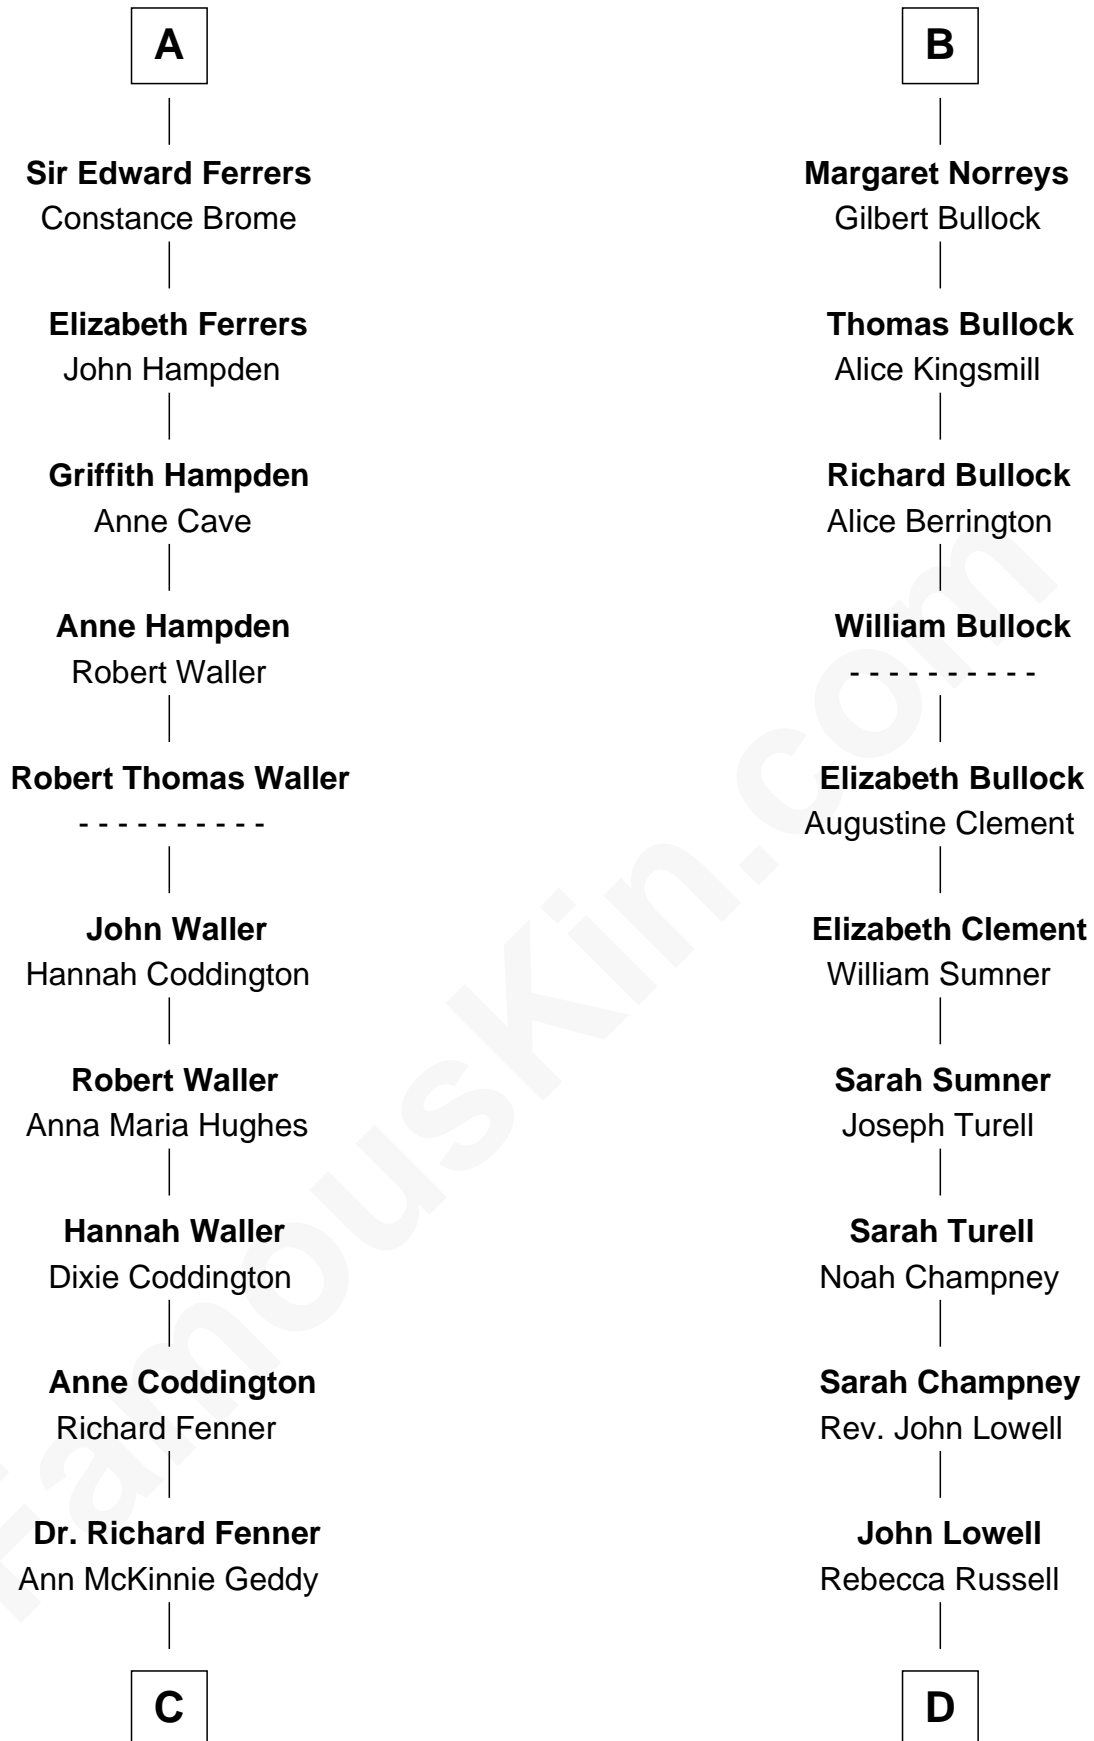

FamousKin.com

Relationship Chart of

John McCain

U.S. Senator from Arizona

18th cousin 3 times removed of

James Russell Lowell

American "Fireside" Poet

Sir Gilbert de Clare

Joan of Acre

Elizabeth de Clare
Sir Thebaud de Verdun

Isabel de Verdun
Henry de Ferrers

Sir William de Ferrers
Margaret de Ufford

Sir Henry de Ferrers
Joan de Poynings

Sir William Ferrers
Philippa Clifford

Sir Thomas Ferrers
Elizabeth Freville

Sir Henry Ferrers
Margaret Heckstall

A

Eleanor de Clare
Hugh le Despencer

Isabel le Despencer
Richard Fitzalan

Sir Edmund Fitzalan
Sibyl de Montagu

Philippe Fitzalan
Sir Richard Sergeaux

Alice Sergeaux
Sir Richard de Vere

Sir John de Vere
Elizabeth Howard

Joan de Vere
Sir William Norreys

B

C

Eliza Geddy Fenner

James Vaulx

James Junius Vaulx