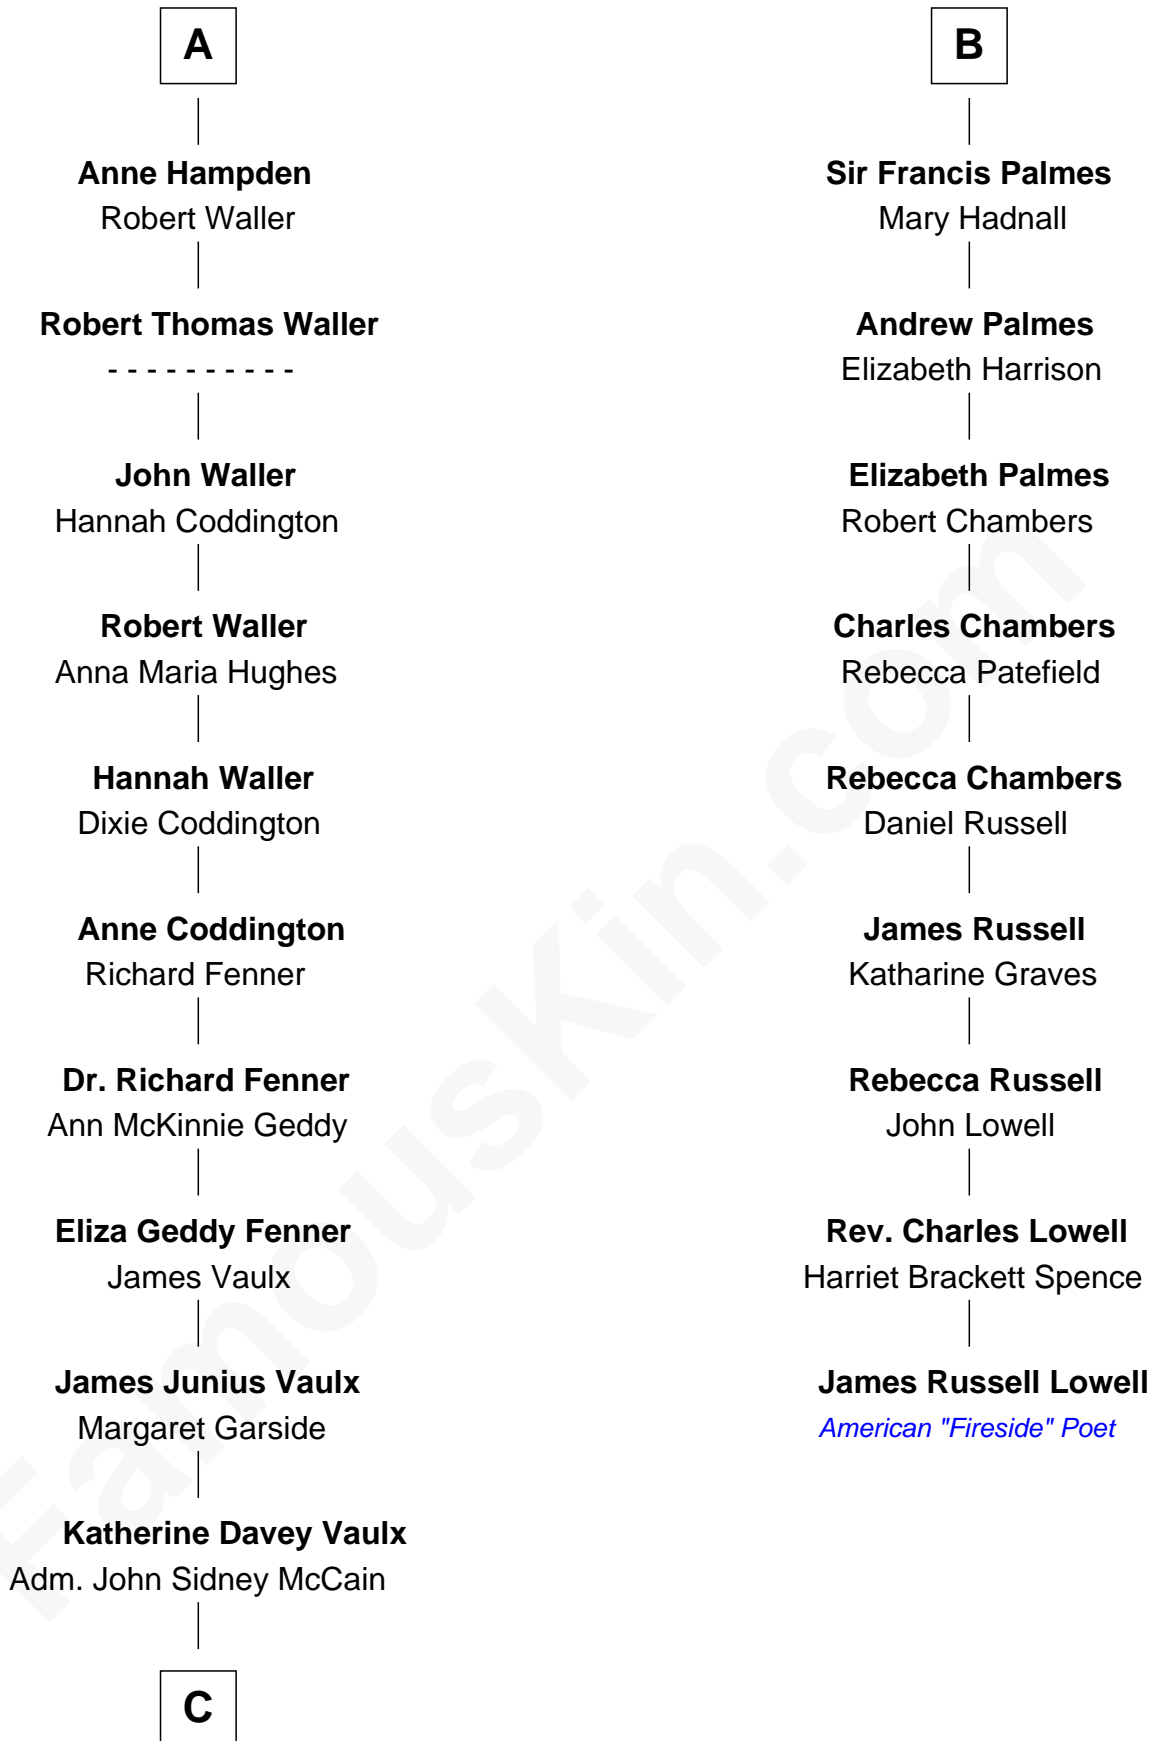

FamousKin.com Relationship Chart of

John McCain

U.S. Senator from Arizona

15th cousin 3 times removed of

James Russell Lowell

American "Fireside" Poet

John de Welles

Maud de Roos

James Butler

James Butler

Joan Beauchamp

Elizabeth Butler

John Talbot

Ann Talbot

Sir Henry Vernon

Elizabeth Vernon

Sir Robert Corbet

Sir Roger Corbet

Anne Windsor

Margaret Corbet

Sir Francis Palmes

B

C

—
Adm. John Sidney McCain

Roberta Wright

—
John McCain

U.S. Senator from Arizona

FamousKin.com