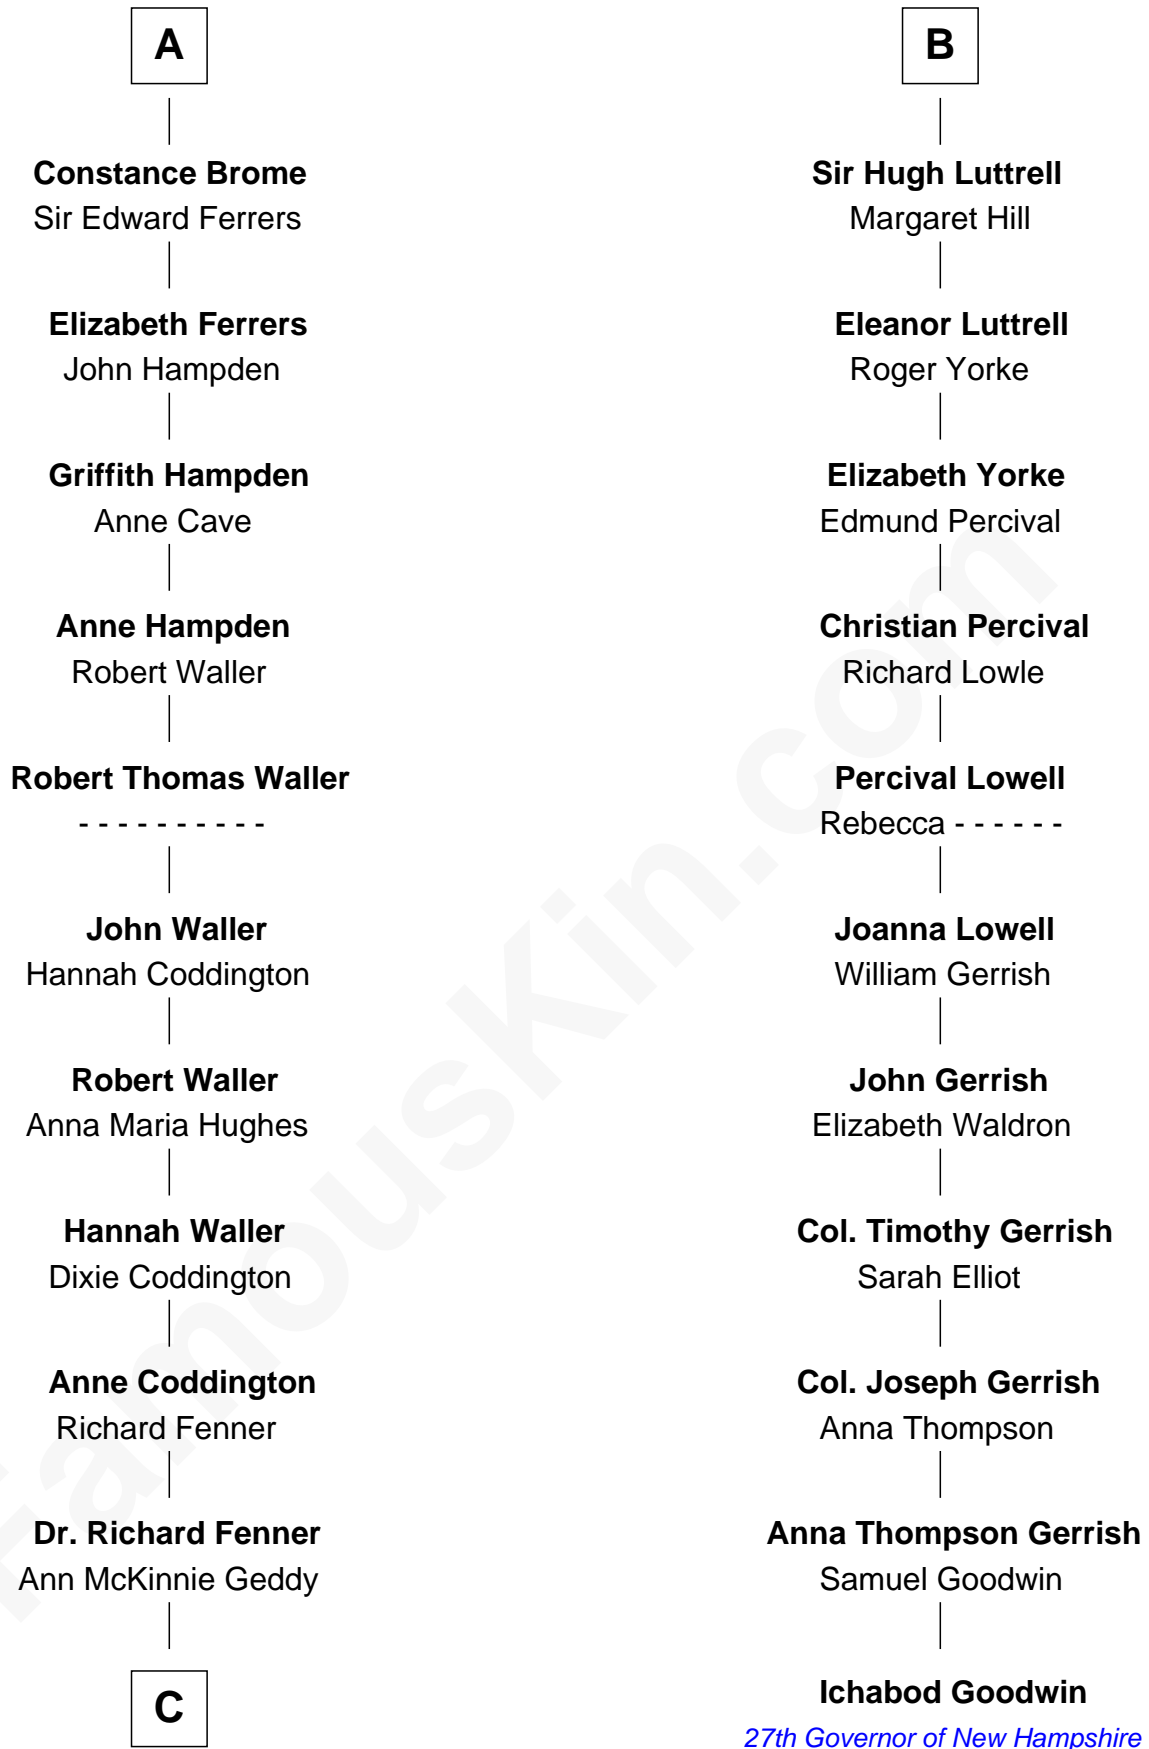

## Relationship Chart of

### John McCain

*U.S. Senator from Arizona*

17th cousin 4 times removed of

### Ichabod Goodwin

*27th Governor of New Hampshire*

**C**

—  
**Eliza Geddy Fenner**

James Vaulx

—  
**James Junius Vaulx**

Margaret Garside

—  
**Katherine Davey Vaulx**