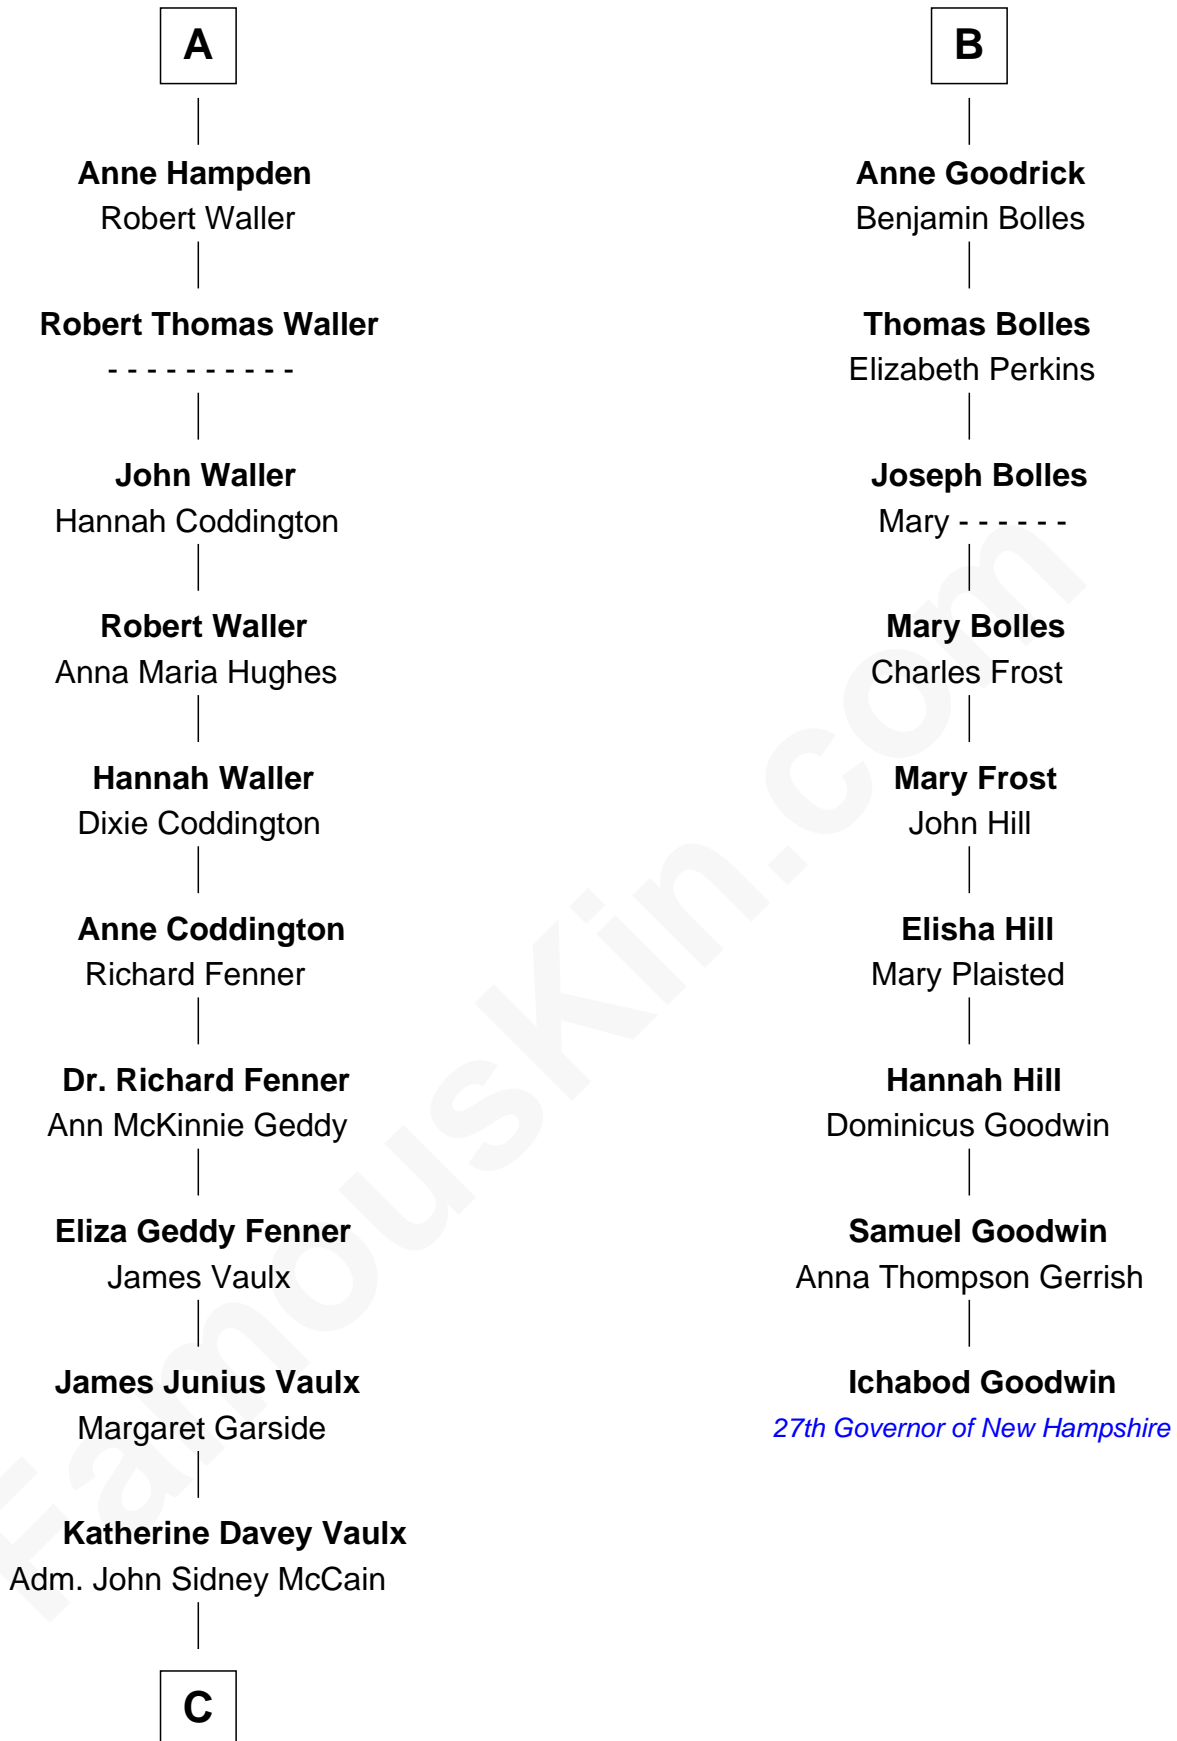

FamousKin.com Relationship Chart of

John McCain

U.S. Senator from Arizona

15th cousin 3 times removed of

Ichabod Goodwin

27th Governor of New Hampshire

John de Welles

Maud de Roos

Eleanor de Mowbray

Eudo de Welles

Maud de Greystoke

Sir Lionel de Welles

Joan de Waterton

Margaret de Welles

Sir Thomas Dymoke

Sir Lionel Dymoke

Joanna Griffith

Anne Dymoke

John Goodrick

Lionel Goodrick

Winifred Sappcott

B

C

Adm. **John Sidney McCain**