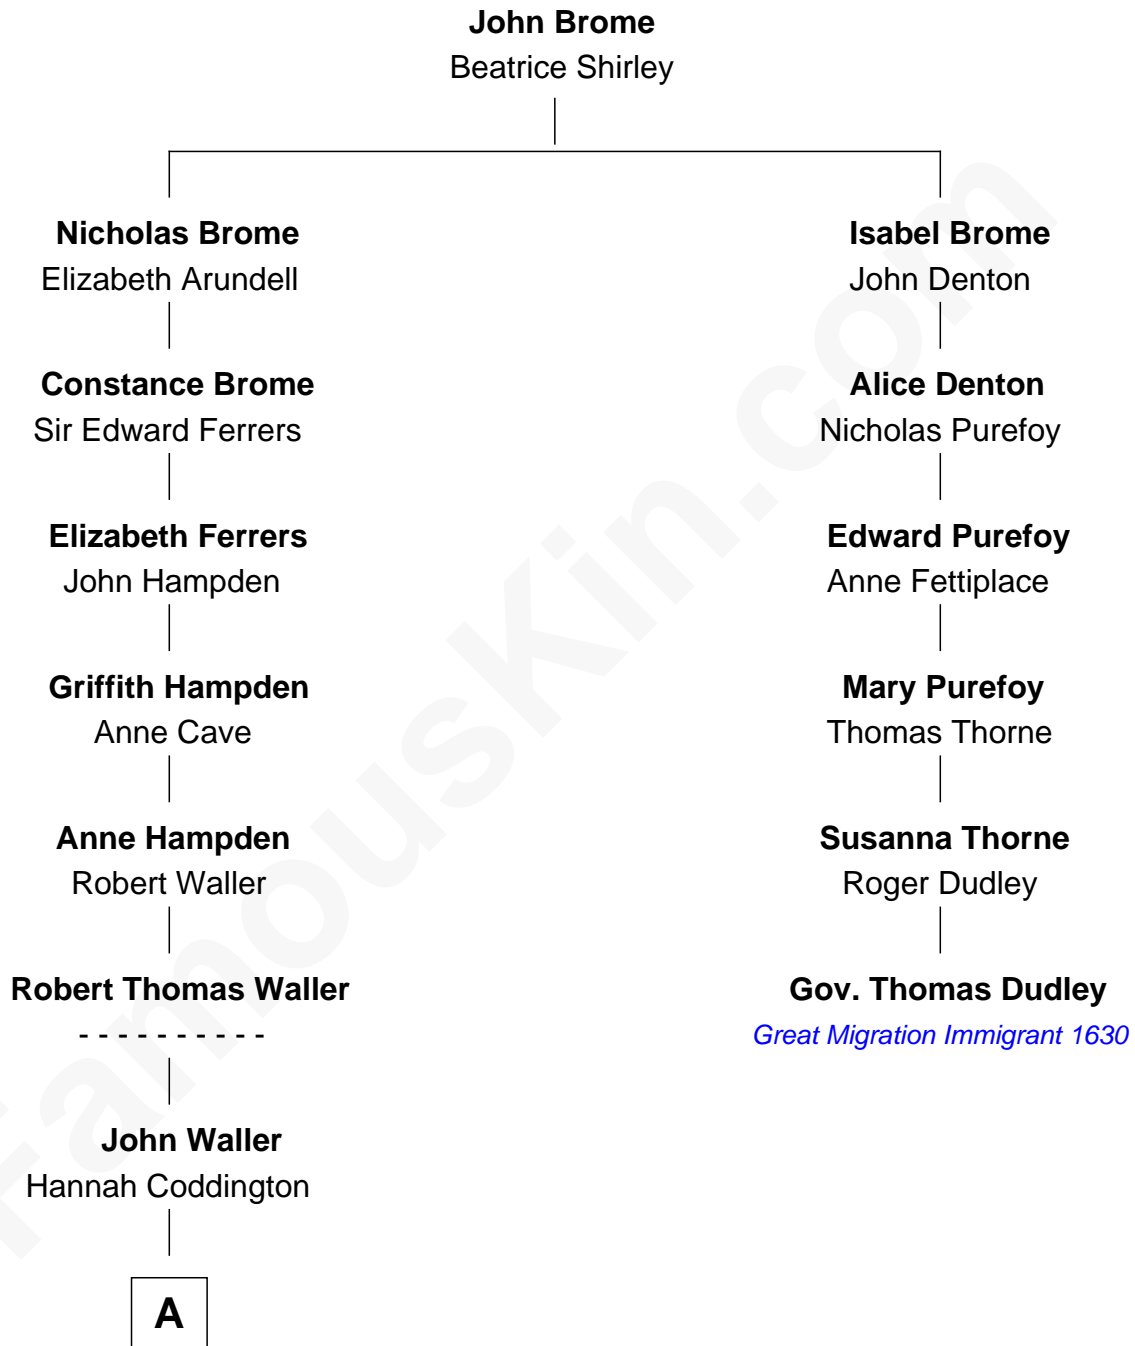

FamousKin.com Relationship Chart of

John McCain

U.S. Senator from Arizona

5th cousin 10 times removed of

Gov. Thomas Dudley

(1576 - 1653) Great Migration Immigrant 1630

A

Robert Waller
Anna Maria Hughes

Hannah Waller
Dixie Coddington

Anne Coddington
Richard Fenner

Dr. Richard Fenner
Ann McKinnie Geddy

Eliza Geddy Fenner
James Vaulx

James Junius Vaulx
Margaret Garside

Katherine Davey Vaulx
Adm. John Sidney McCain

Adm. John Sidney McCain
Roberta Wright

John McCain
U.S. Senator from Arizona