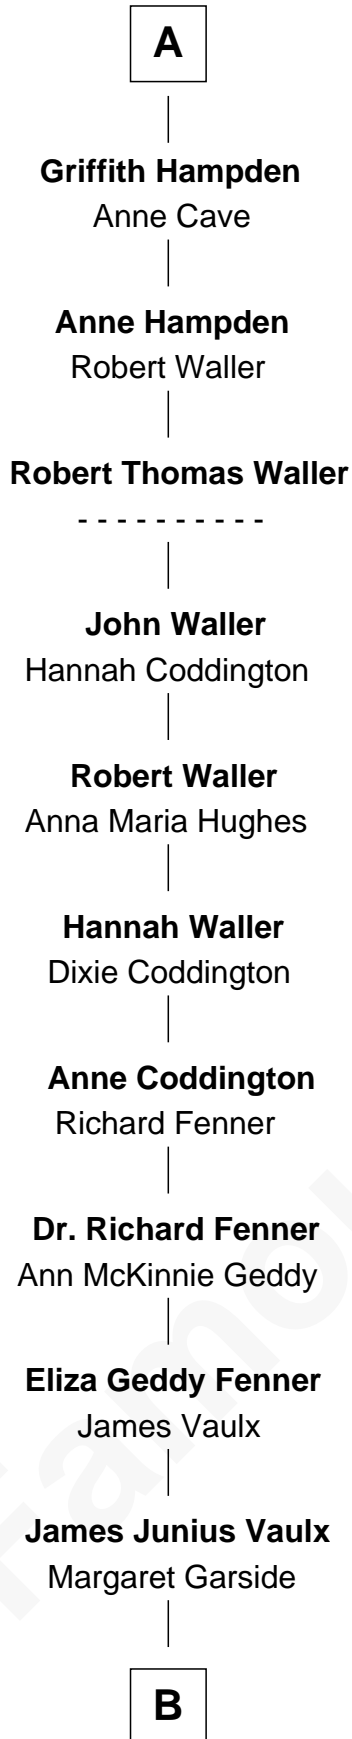

# FamousKin.com Relationship Chart of

**John McCain**

*U.S. Senator from Arizona*

6th cousin 13 times removed of

**Anne Boleyn**

*2nd Wife of King Henry VIII*

**Sir John Howard**

Alice de Bois

**Joan Howard**  
Sir Peter de Brewes

**Beatrice Brewes**  
Sir Hugh Shirley

**Sir Ralph Shirley**  
Joan Basset

**Beatrice Shirley**  
John Brome

**Nicholas Brome**  
Elizabeth Arundell

**Constance Brome**  
Sir Edward Ferrers

**Elizabeth Ferrers**  
John Hampden

**A**

**Sir Robert Howard**  
Margaret de Scales

**Sir John Howard**  
Alice Tendring

**Sir Robert Howard**  
Margaret Mowbray

**Sir John Howard**  
Katherine Moleyns

**Sir Thomas Howard**  
Elizabeth Tilney

**Elizabeth Howard**  
Thomas Boleyn

**Anne Boleyn**  
*Wife of King Henry VIII*

**B**

—  
**Katherine Davey Vault**  
Adm. John Sidney McCain

—  
**Adm. John Sidney McCain**  
Roberta Wright

—  
**John McCain**  
*U.S. Senator from Arizona*