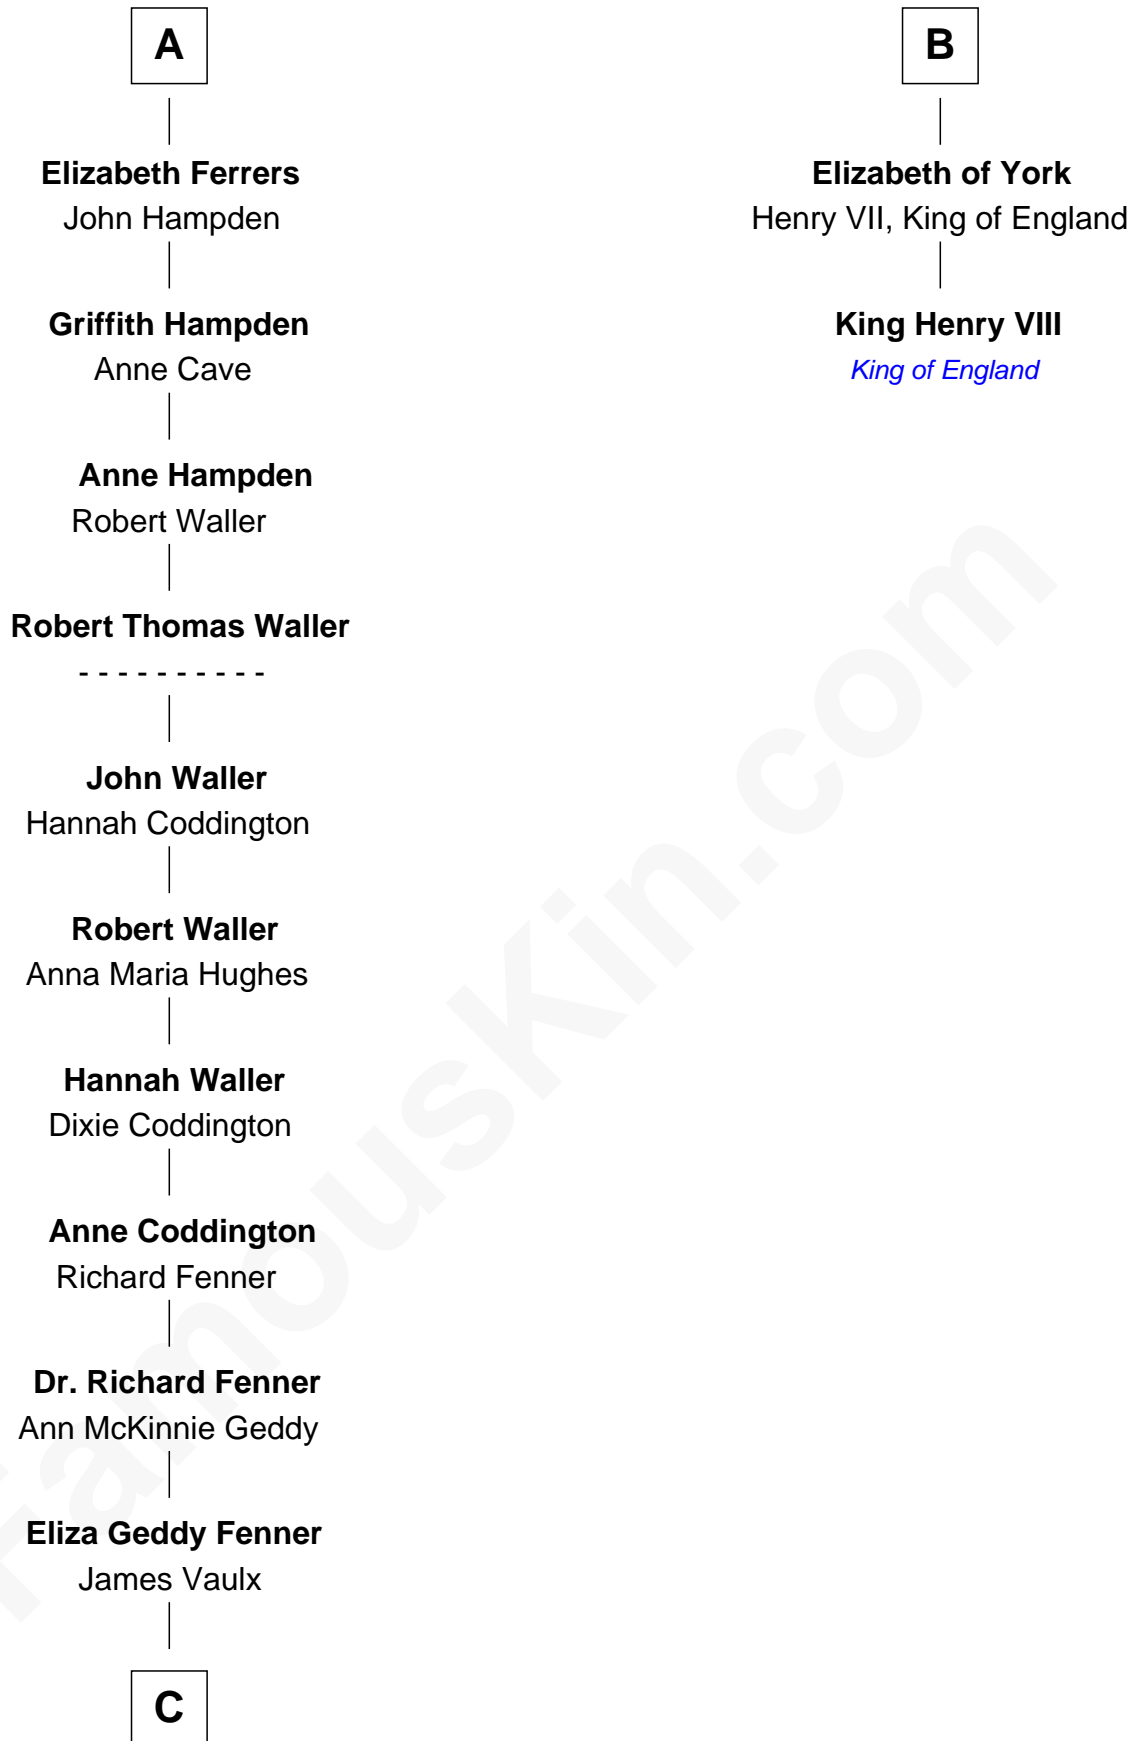

FamousKin.com Relationship Chart of

John McCain

U.S. Senator from Arizona

8th cousin 12 times removed of

King Henry VIII

King of England

Bartholomew de Badlesmere

Margaret de Clare

Margery de Badlesmere

Sir William de Ros

Maud de Roos

John de Welles

Margery de Welles

Stephen le Scrope

Maude le Scrope

Sir Baldwin Freville

Richard of York

Sir Richard Plantagenet

Cecily Neville

Edward IV, King of England

Elizabeth Woodville

B

C

James Junius Vaulx