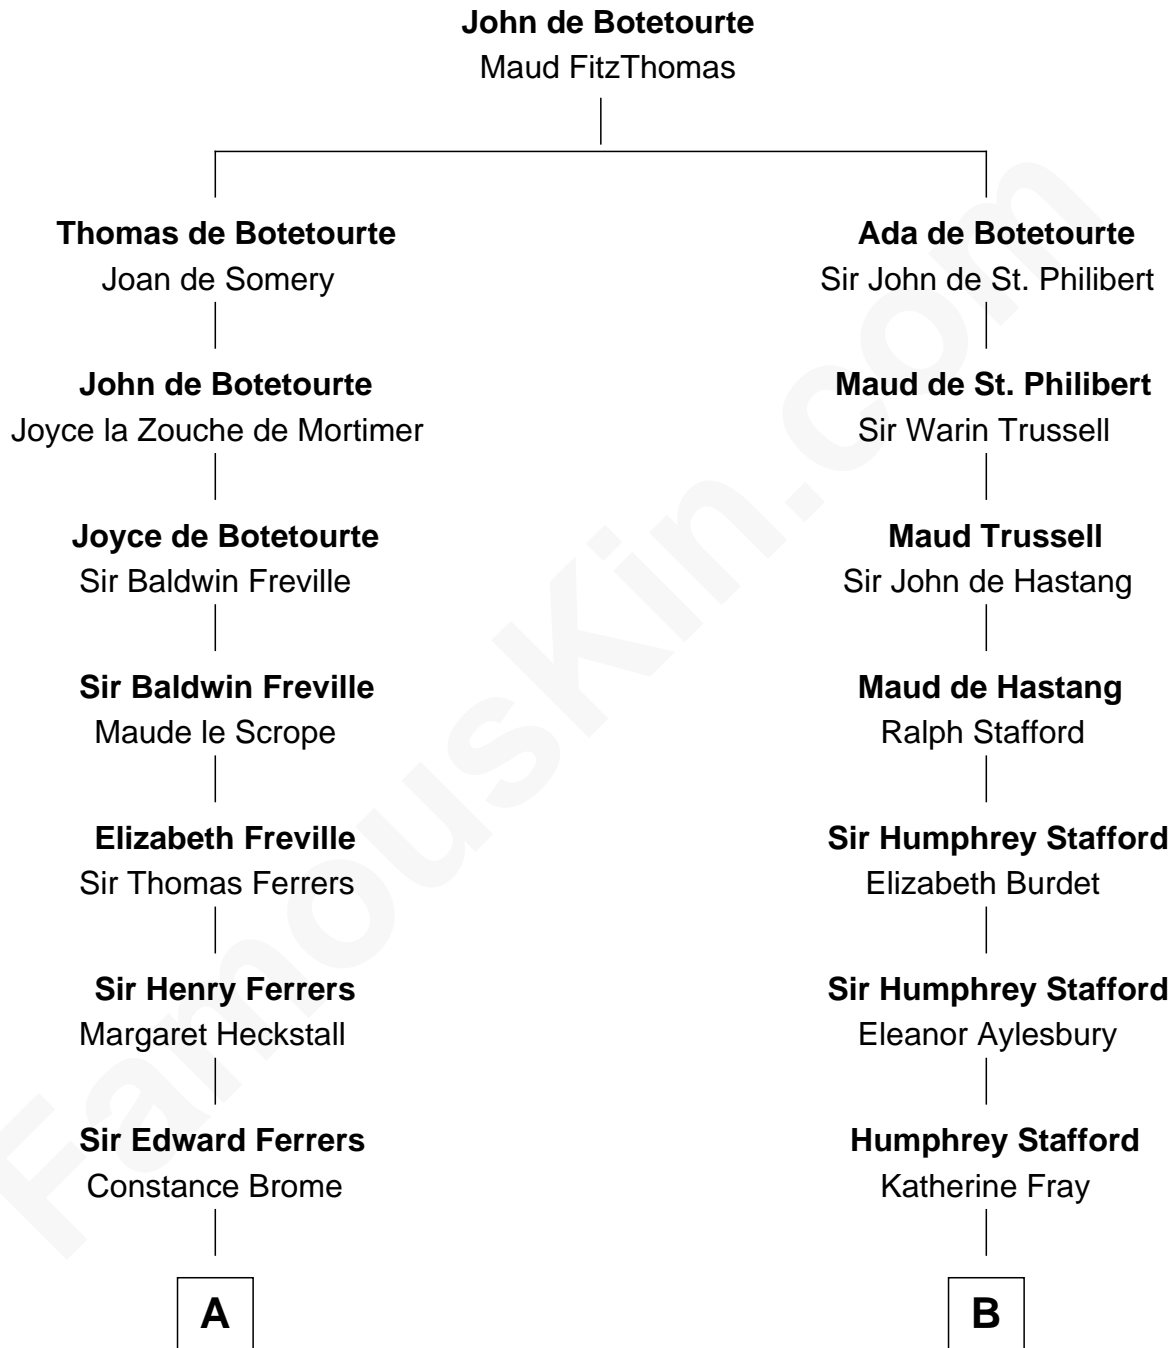

# FamousKin.com Relationship Chart of

**John McCain**

*U.S. Senator from Arizona*

17th cousin 3 times removed of

**Samuel Ward King**

*15th Governor of Rhode Island*

**C**

James Junius Vaulx

Margaret Garside

Katherine Davey Vaulx

Adm. John Sidney McCain

Adm. John Sidney McCain

Roberta Wright

John McCain

*U.S. Senator from Arizona*

FamousKin.com