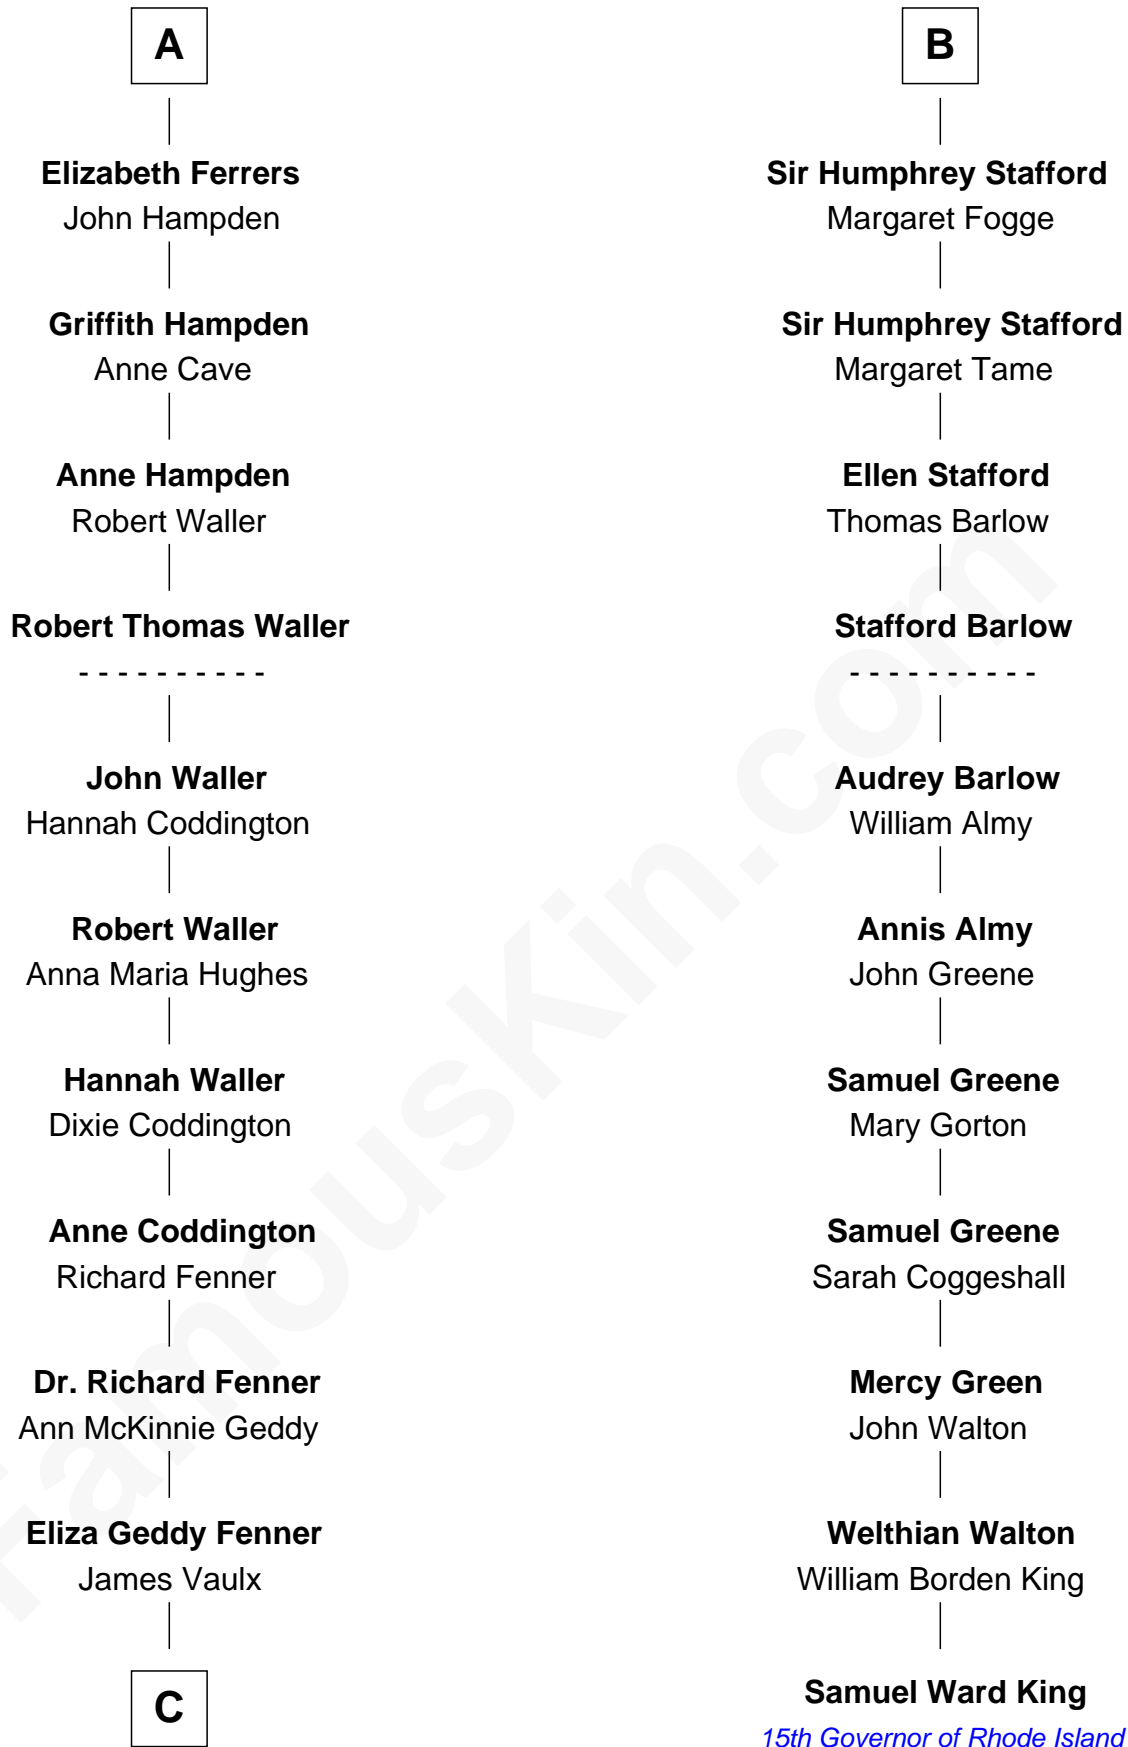

# FamousKin.com Relationship Chart of

**John McCain**

*U.S. Senator from Arizona*

17th cousin 3 times removed of

**Samuel Ward King**

*15th Governor of Rhode Island*

**C**

James Junius Vaulx

Margaret Garside

Katherine Davey Vaulx

Adm. John Sidney McCain

Adm. John Sidney McCain

Roberta Wright

John McCain

*U.S. Senator from Arizona*

FamousKin.com