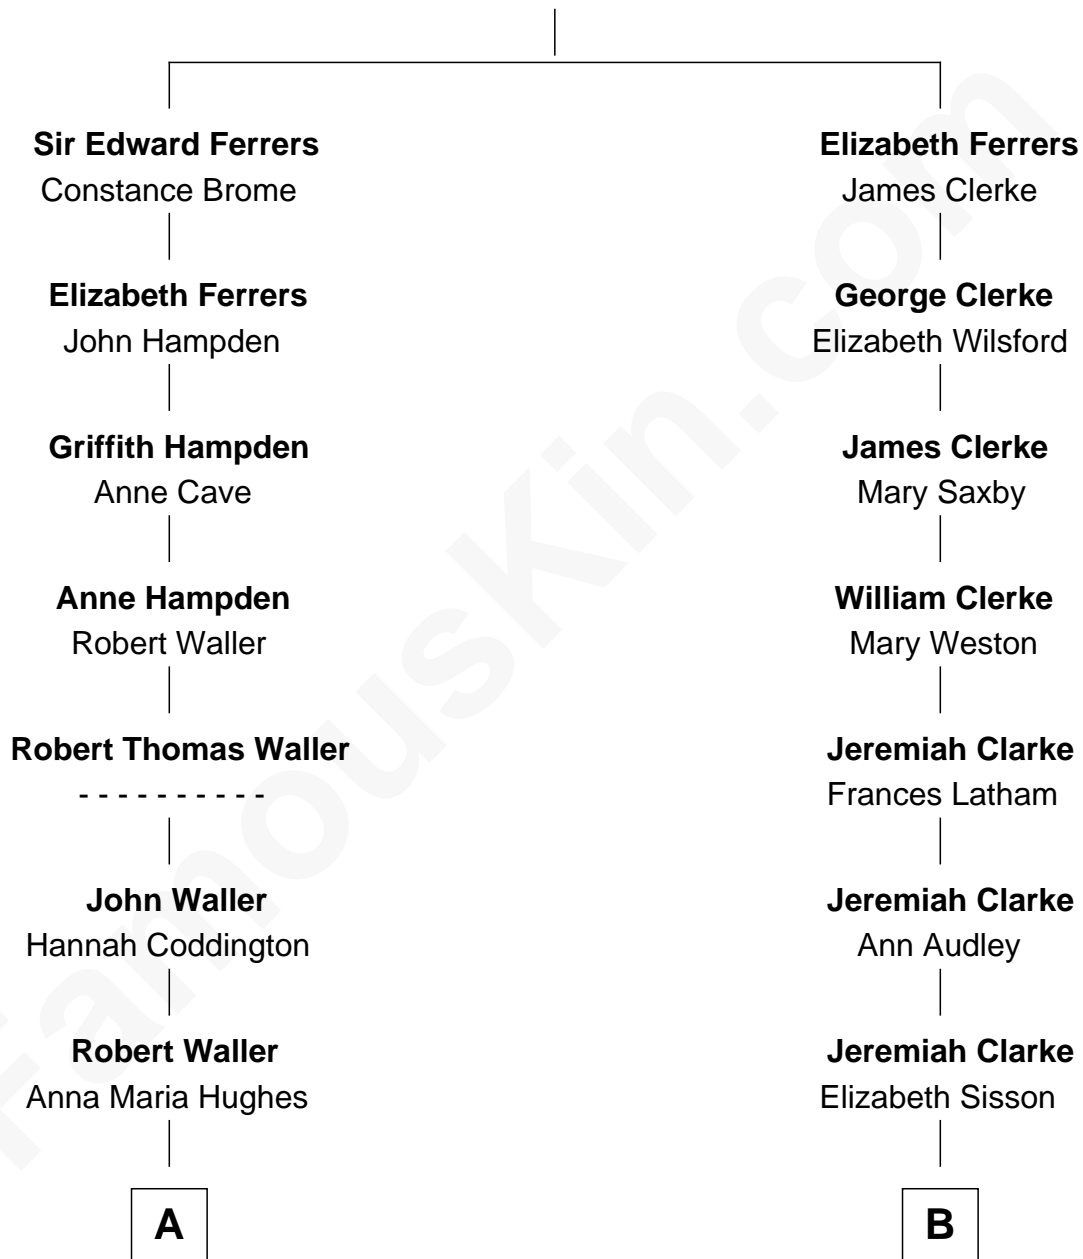

# FamousKin.com Relationship Chart of

**John McCain**

*U.S. Senator from Arizona*

14th cousin 3 times removed of

**Amy Adams**

*Movie Actress*

**Sir Henry Ferrers**

Margaret Heckstall

Amy Adams photo by [NYCArthur](#) ([CC BY-SA 2.0](#))