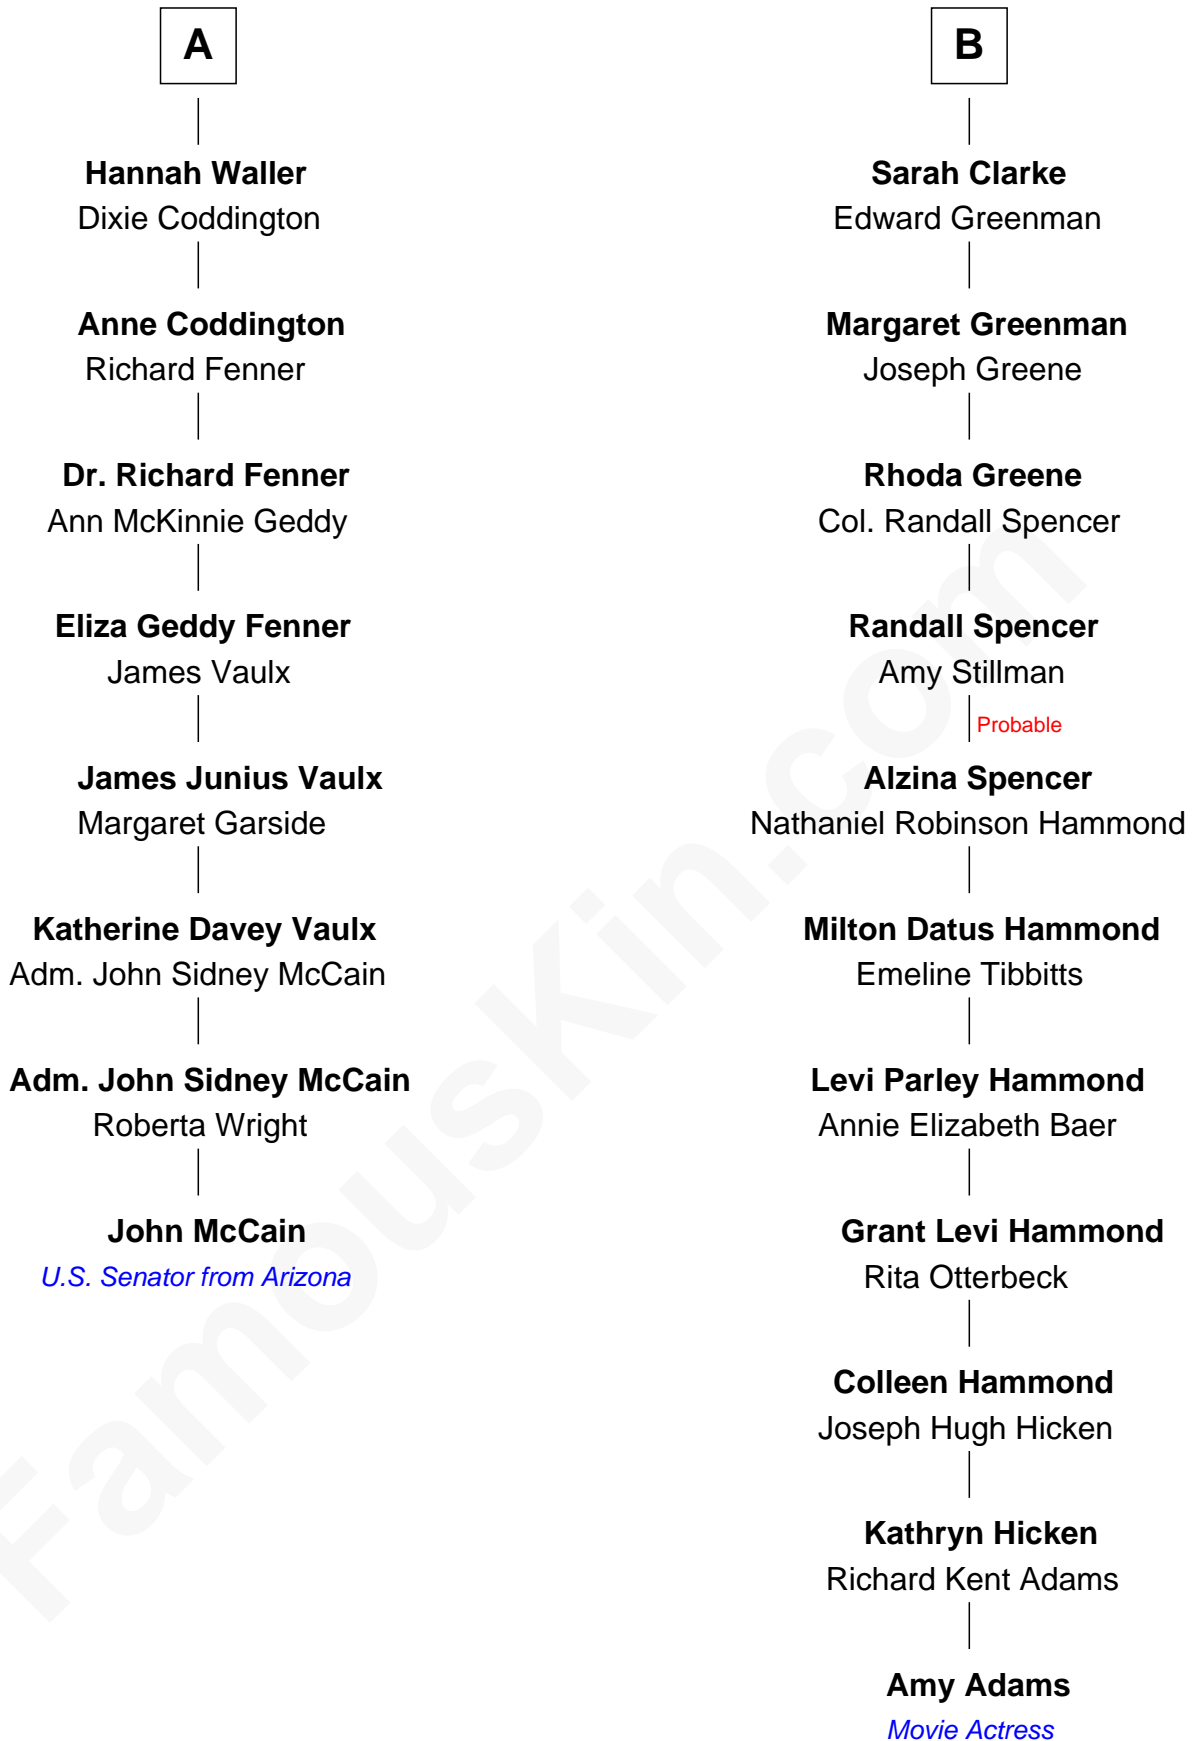

# FamousKin.com Relationship Chart of

**John McCain**

*U.S. Senator from Arizona*

14th cousin 3 times removed of

**Amy Adams**

*Movie Actress*

**Sir Henry Ferrers**

Margaret Heckstall

Amy Adams photo by [NYCArthur](#) ([CC BY-SA 2.0](#))