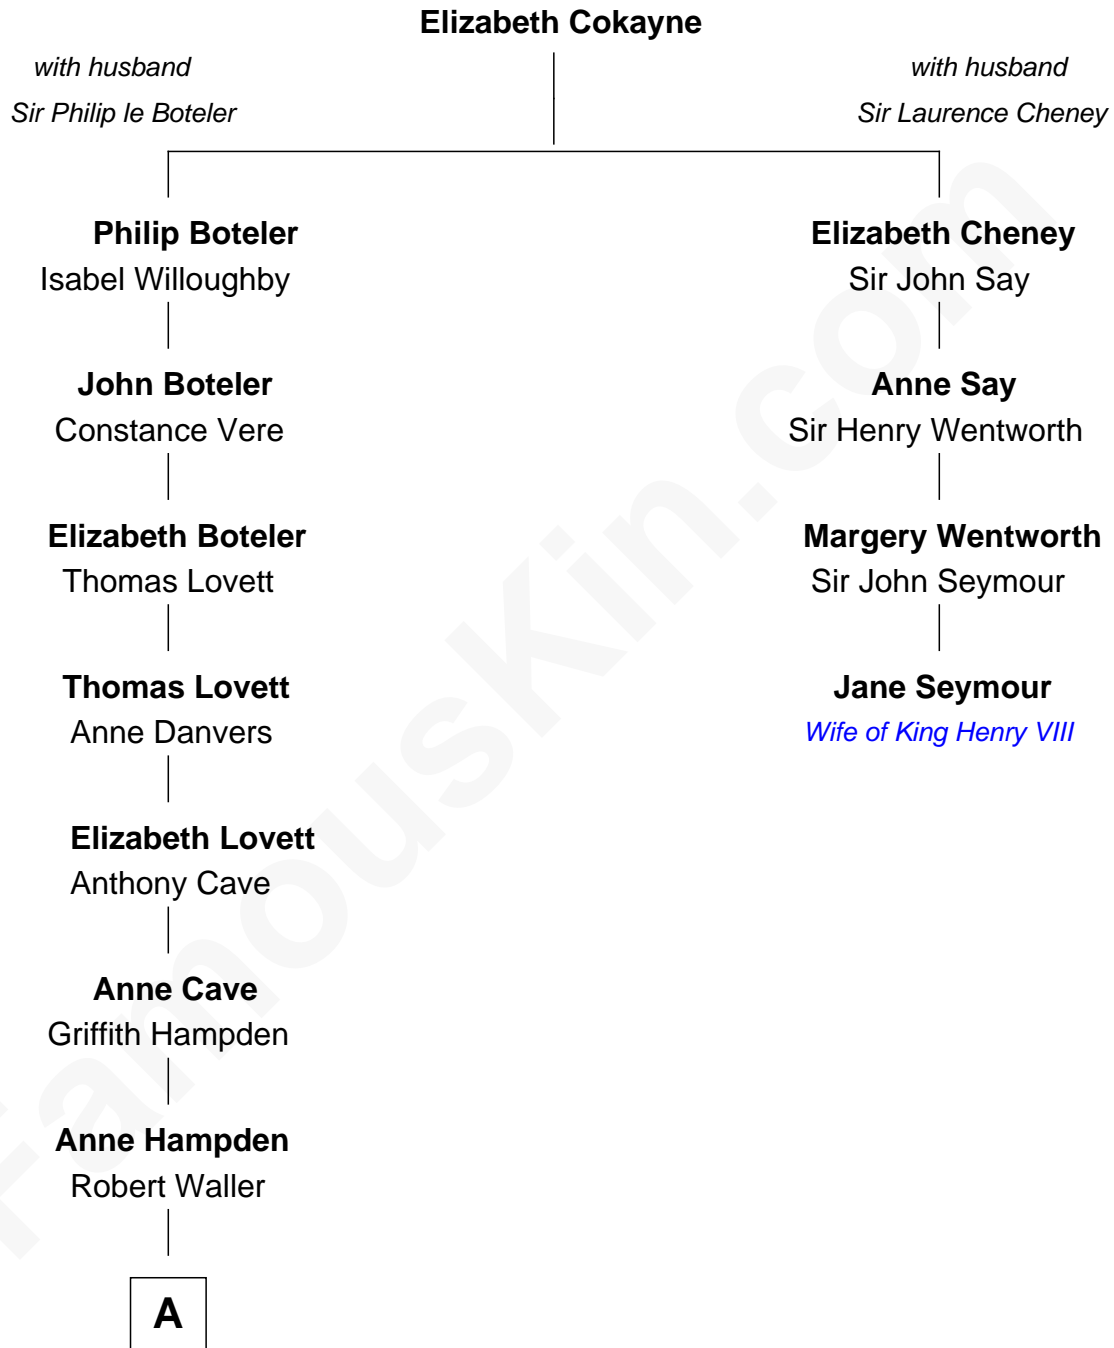

# FamousKin.com Relationship Chart of

**John McCain**

*U.S. Senator from Arizona*

3rd cousin 14 times removed of

**Jane Seymour**

*3rd Wife of King Henry VIII*

**A**

Robert Thomas Waller

-----

**John Waller**

Hannah Coddington

**Robert Waller**

Anna Maria Hughes

**Hannah Waller**

Dixie Coddington

**Anne Coddington**