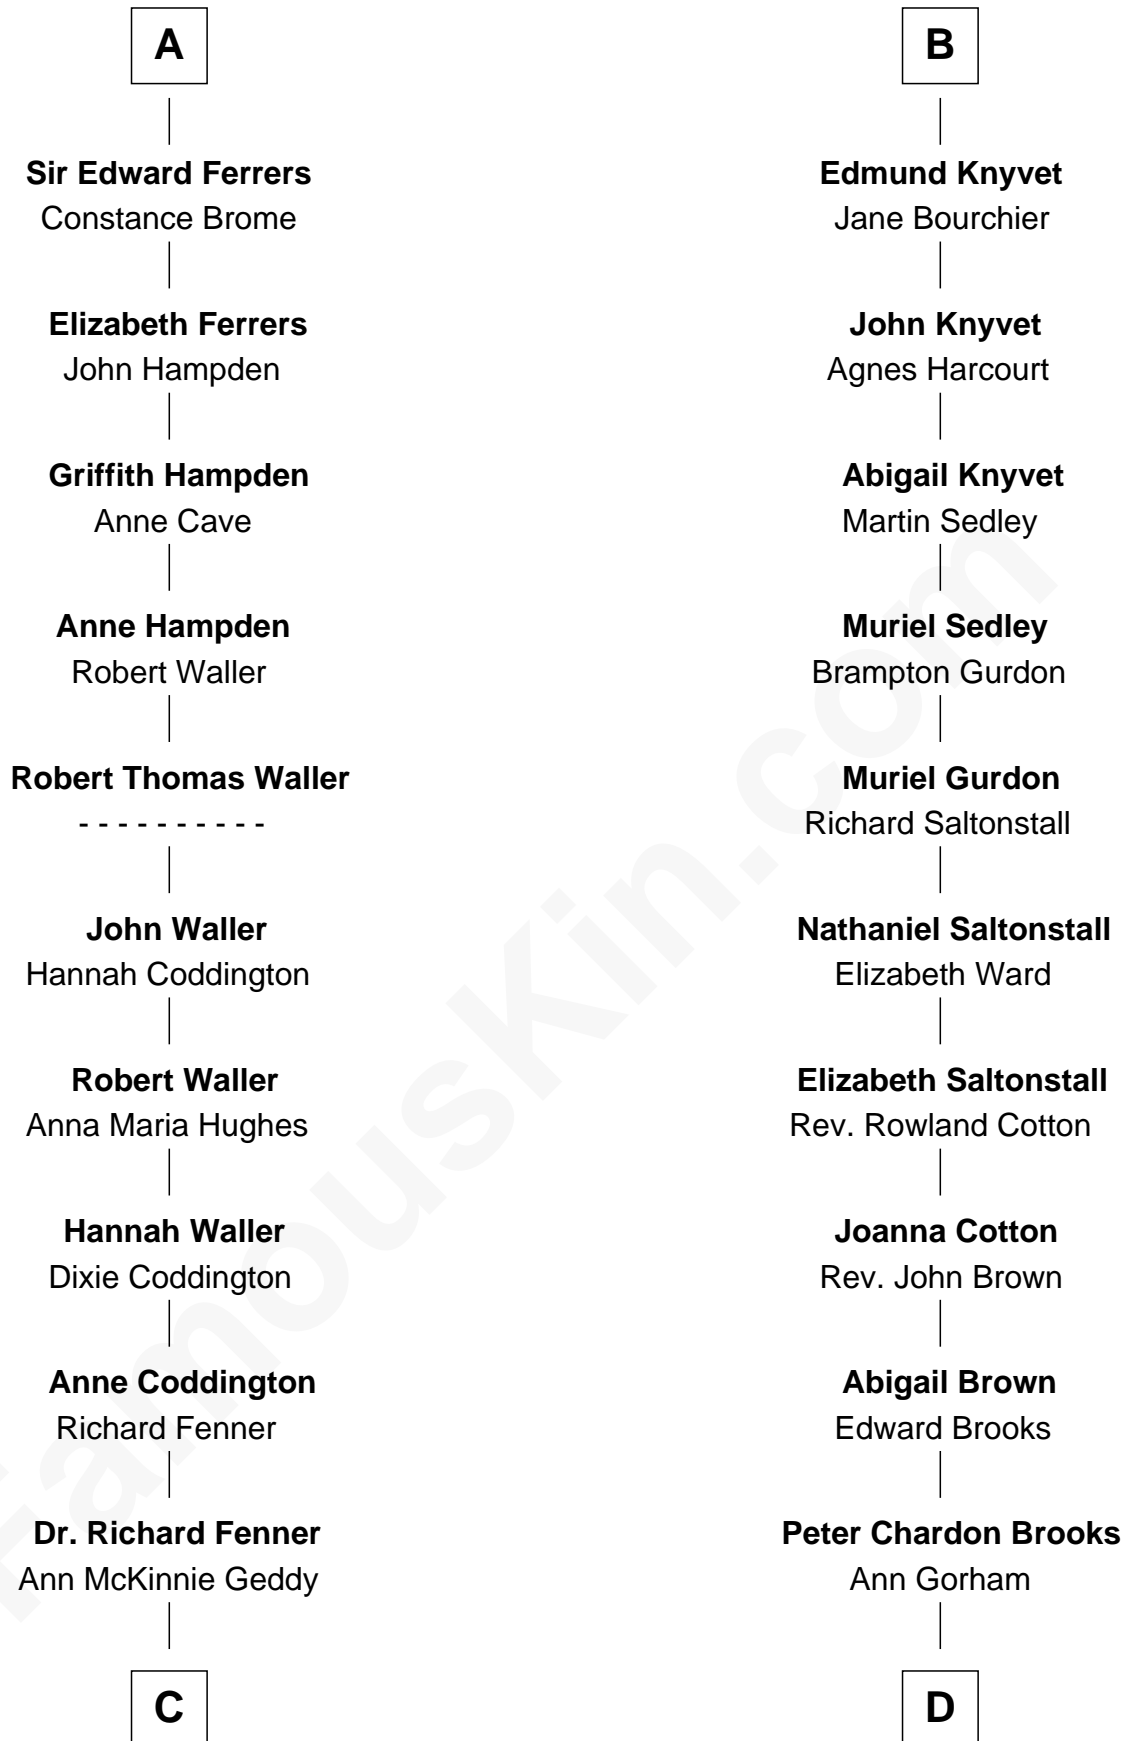

FamousKin.com Relationship Chart of

John McCain

U.S. Senator from Arizona

21st cousin of

John Adams Morgan

1952 Olympic Sailing Gold Medalist

Sir Gilbert de Clare

Joan of Acre

Alice Grey
Sir William Knyvet

Sir Edmund Knyvet
Eleanor Tyrrel

B

C

Eliza Geddy Fenner

James Vaulx

James Junius Vaulx

Margaret Garside