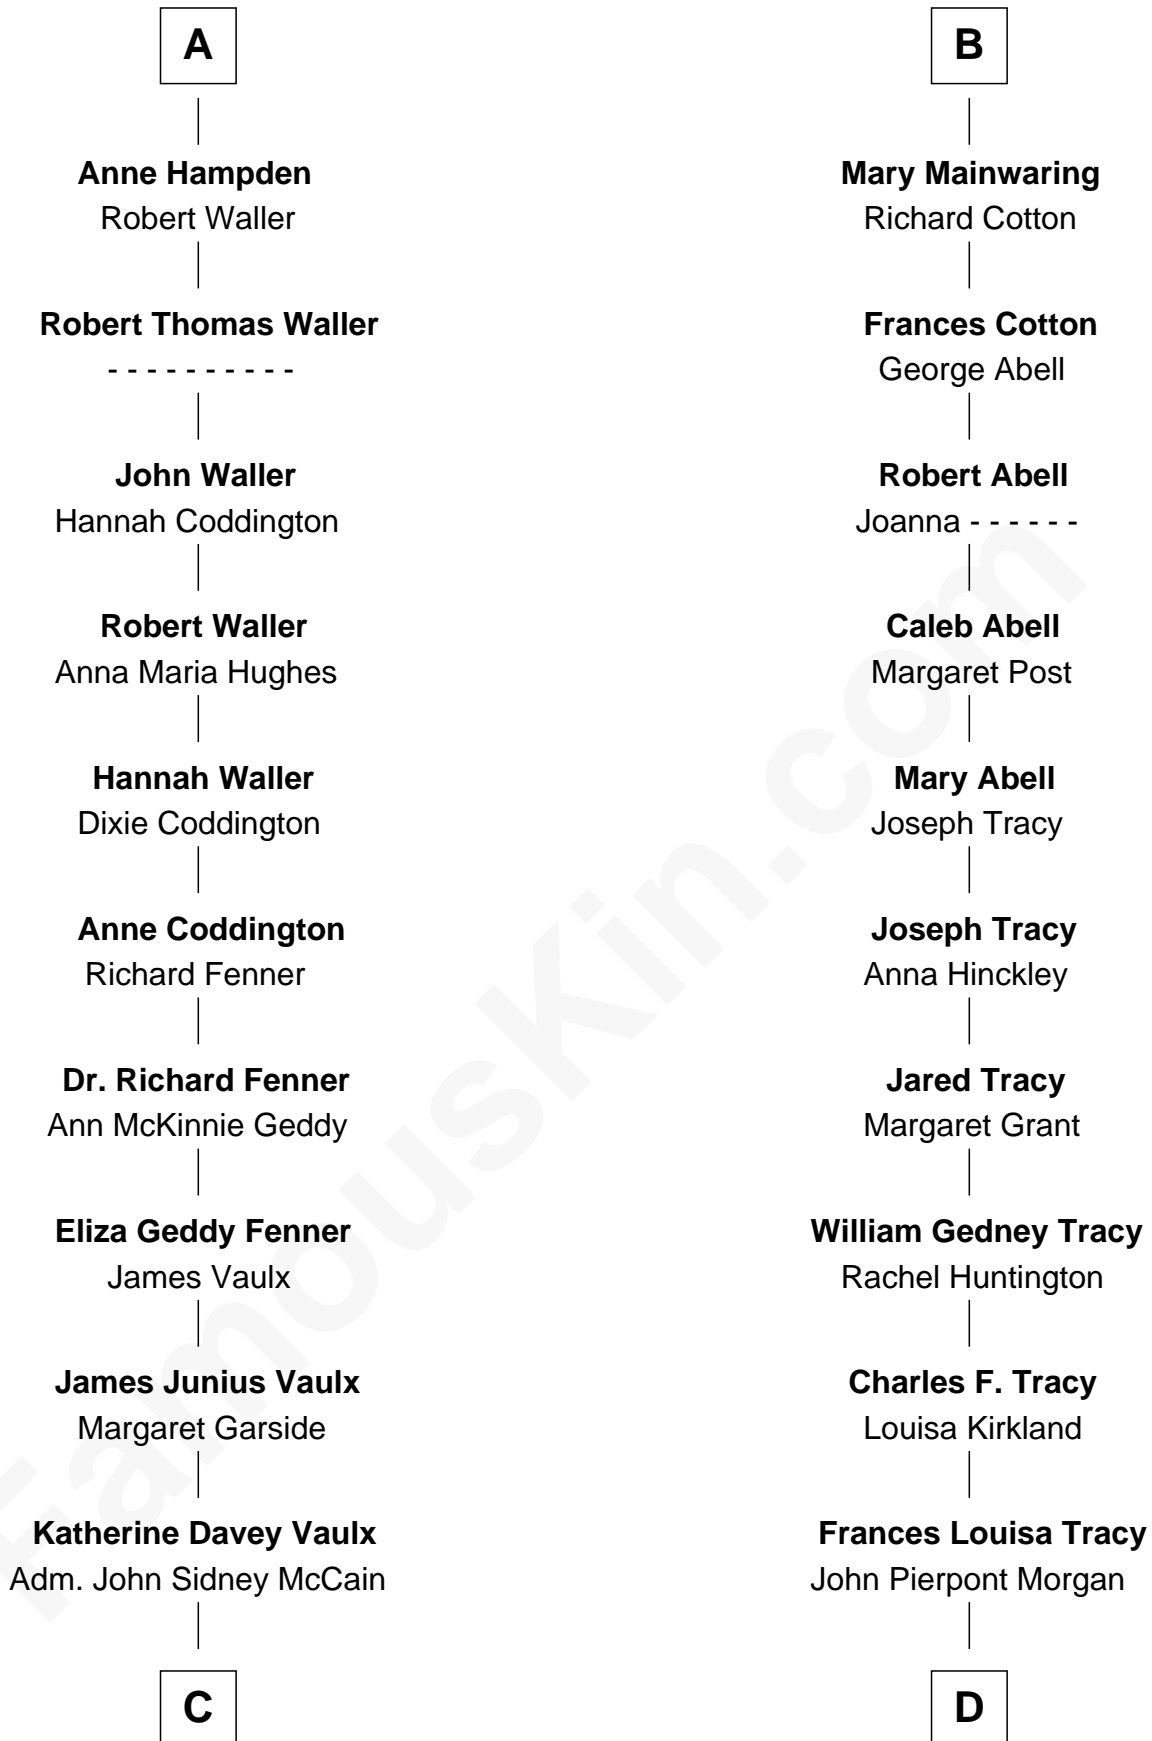

FamousKin.com Relationship Chart of

John McCain

U.S. Senator from Arizona

18th cousin 1 time removed of

John Adams Morgan

1952 Olympic Sailing Gold Medalist

John de Welles

Maud de Roos

Sir Robert Corbet

Dorothy Corbet

Sir Richard Mainwaring

Sir Arthur Mainwaring

Margaret Mainwaring

B

C

Adm. John Sidney McCain

Roberta Wright

John McCain

U.S. Senator from Arizona

D

John Pierpont Morgan

Jane Norton Grew

Henry Sturgis Morgan

Catherine Frances Lovering Adams