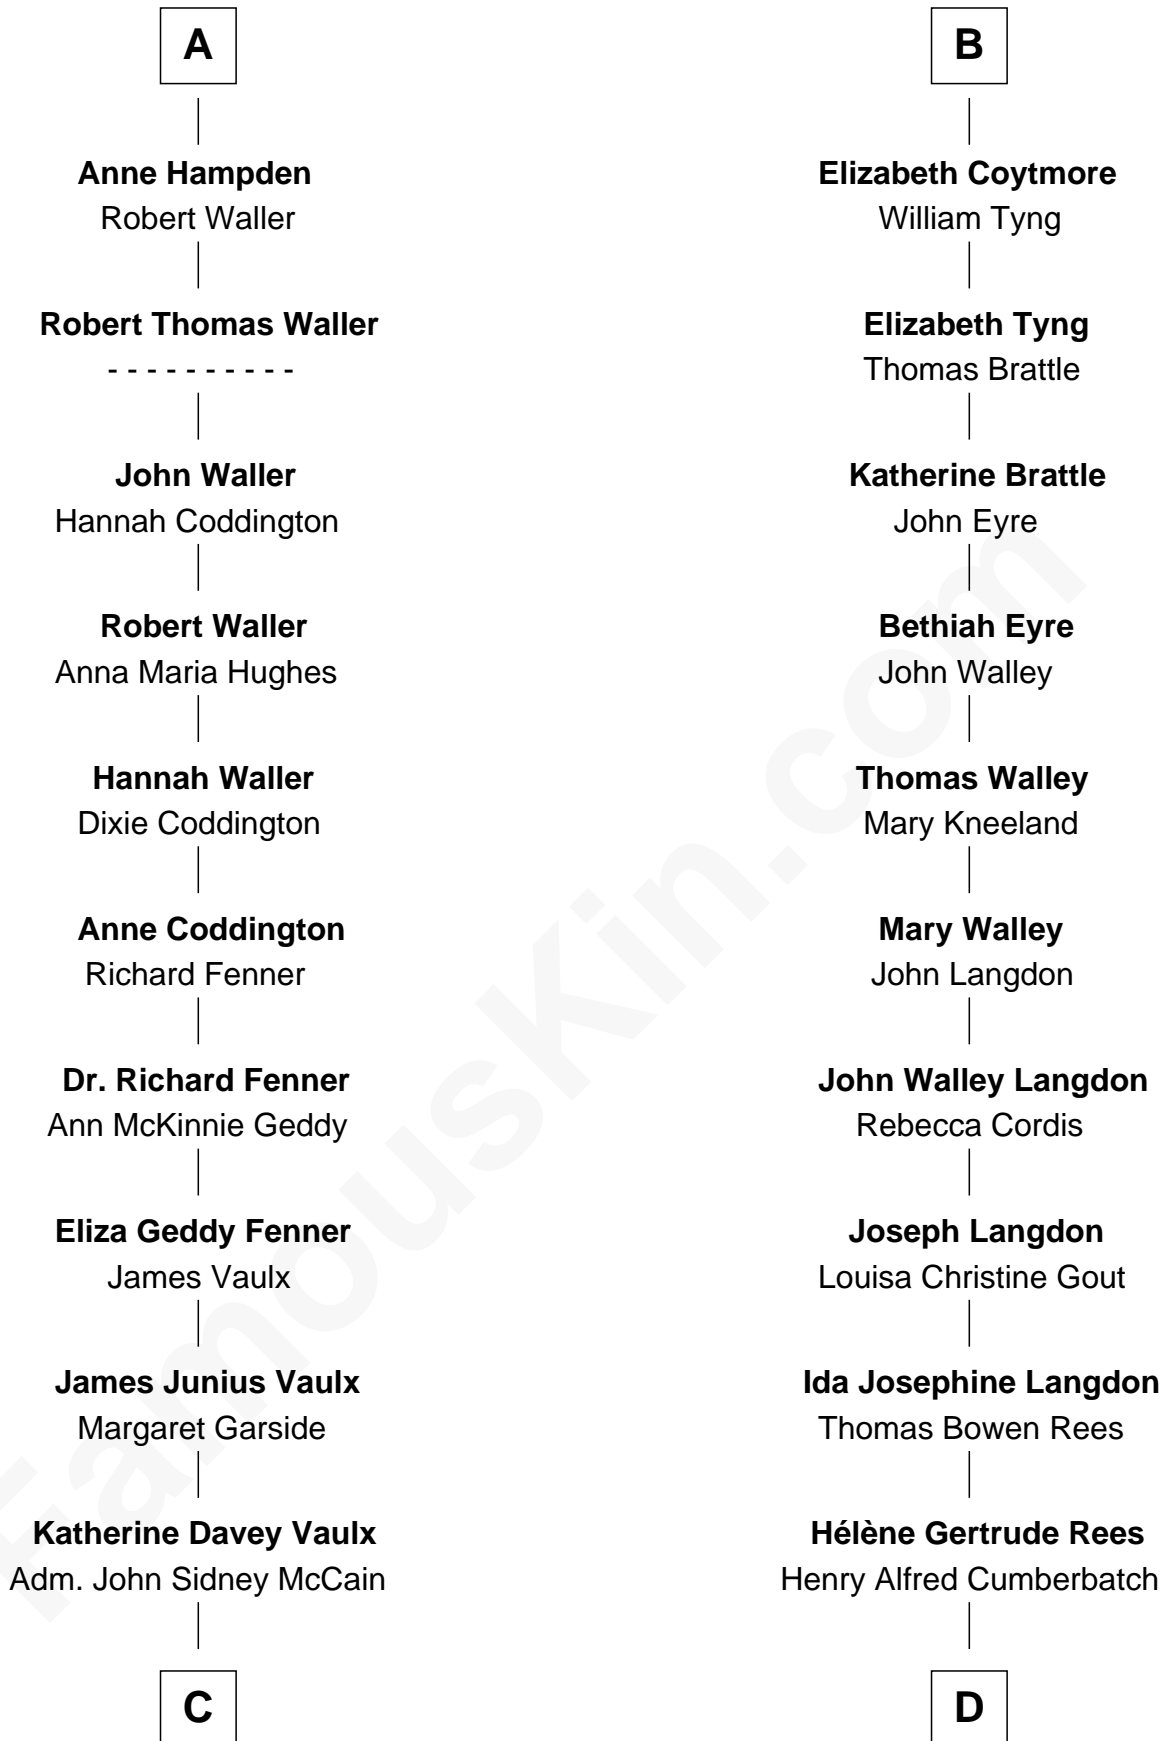

FamousKin.com Relationship Chart of

John McCain

U.S. Senator from Arizona

18th cousin 1 time removed of

Benedict Cumberbatch

Movie, Television and Stage Actor

Sir William Stradling

Isabel St. Barbe

Sir John Stradling

Joan Dauntsey

Edmund Stradling

Elizabeth Arundell

John Stradling

Alice Langford

Anne Stradling

Sir John Danvers

Jane Beaufort

Sir Henry Stradling

Elizabeth Herbert

Thomas Stradling

Janet Mathew

Jane Stradling

Sir William Griffith

Dorothy Griffith

William Williams

Jane Williams

William Coytmore

Rowland Coytmore

Katherine Myles

B

FamousKin.com