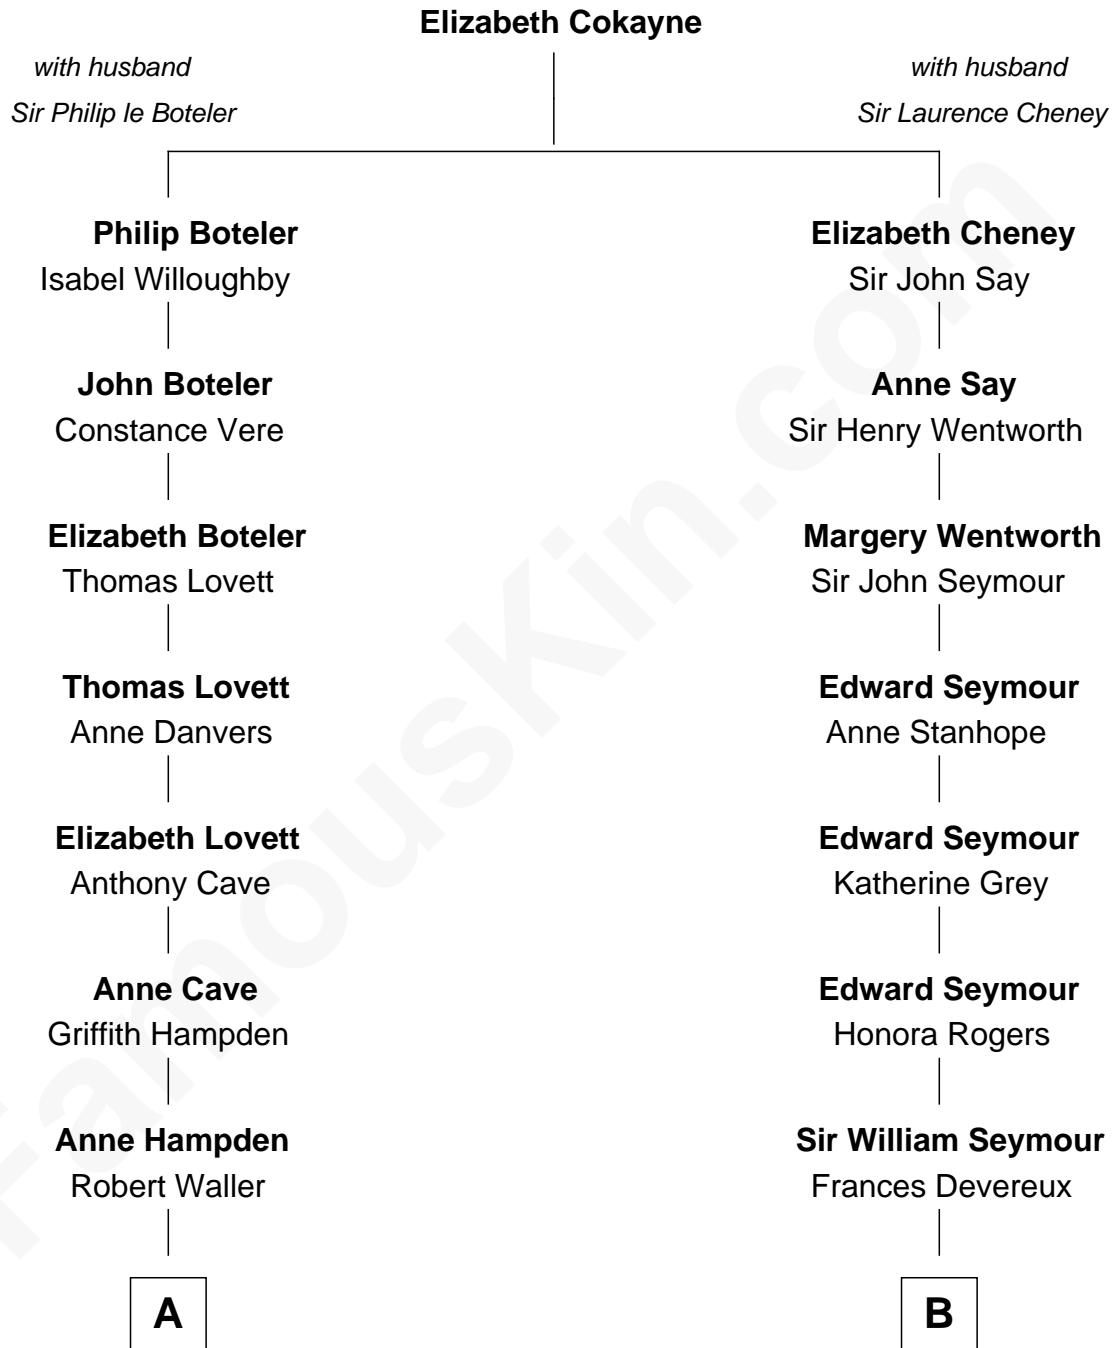

FamousKin.com Relationship Chart of

John McCain

U.S. Senator from Arizona

16th cousin 1 time removed of

Queen Elizabeth II

Queen of the United Kingdom

Elizabeth II photo by [Eric Draper](#)