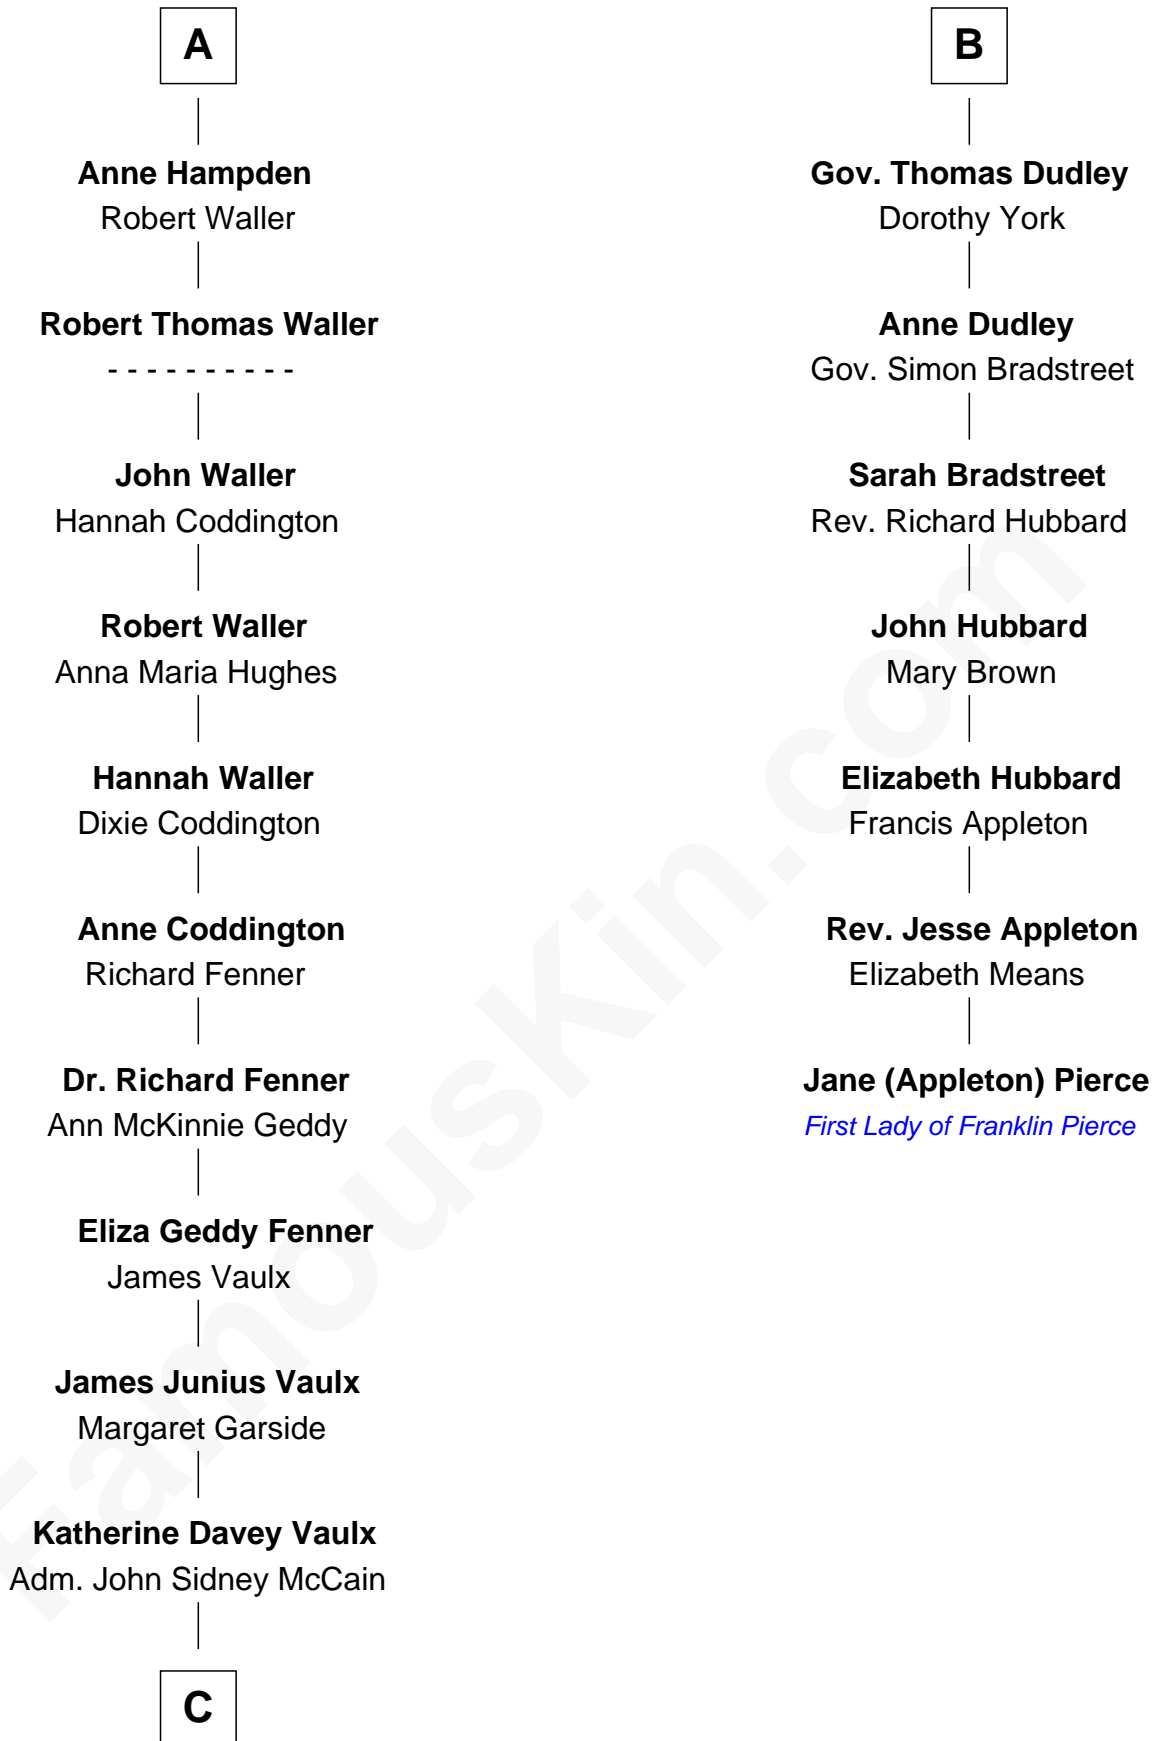

FamousKin.com

Relationship Chart of

John McCain

U.S. Senator from Arizona

13th cousin 5 times removed of

Jane (Appleton) Pierce

First Lady of President Franklin Pierce

Sir Walter Blount

Sancha de Ayala

Sir Thomas Blount

Margaret de Gresley

Sanchia Blount

Edward Langford

Alice Langford

John Stradling

Anne Stradling

Constance Blount

Sir John Sutton

Sir John Sutton

Elizabeth Berkeley

Sir Edmund Sutton

Joyce Tiptoft

Sir Edward Sutton

Cecily Willoughby

Sir John Sutton

Cecily Grey

Sir Henry Dudley

----- Ashton

Probable

Roger Dudley

Susanna Thorne

B