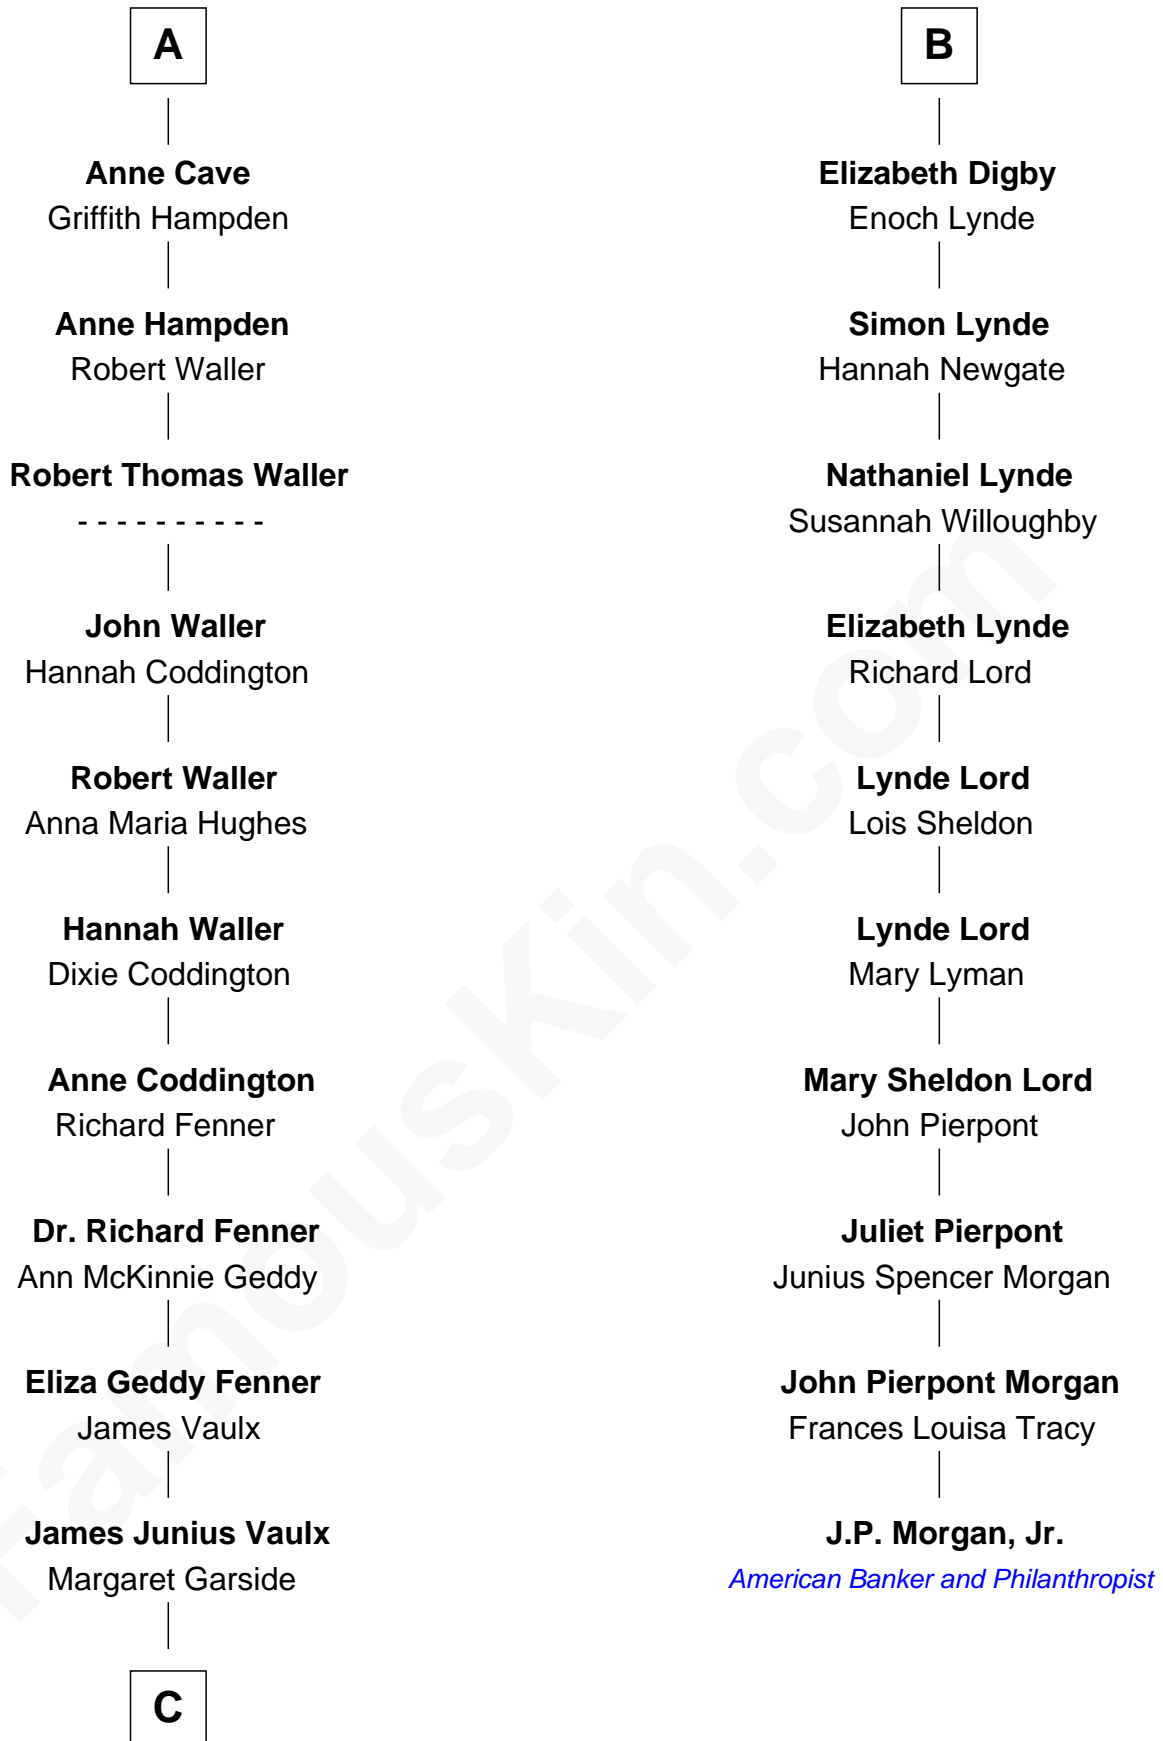

FamousKin.com Relationship Chart of

John McCain

U.S. Senator from Arizona

16th cousin 3 times removed of

J.P. Morgan, Jr.

American Banker and Philanthropist

Sir Reynold de Grey

Eleanor le Strange

C

—
Katherine Davey Vault
Adm. John Sidney McCain

—
Adm. John Sidney McCain
Roberta Wright

—
John McCain
U.S. Senator from Arizona

FamousKin.com