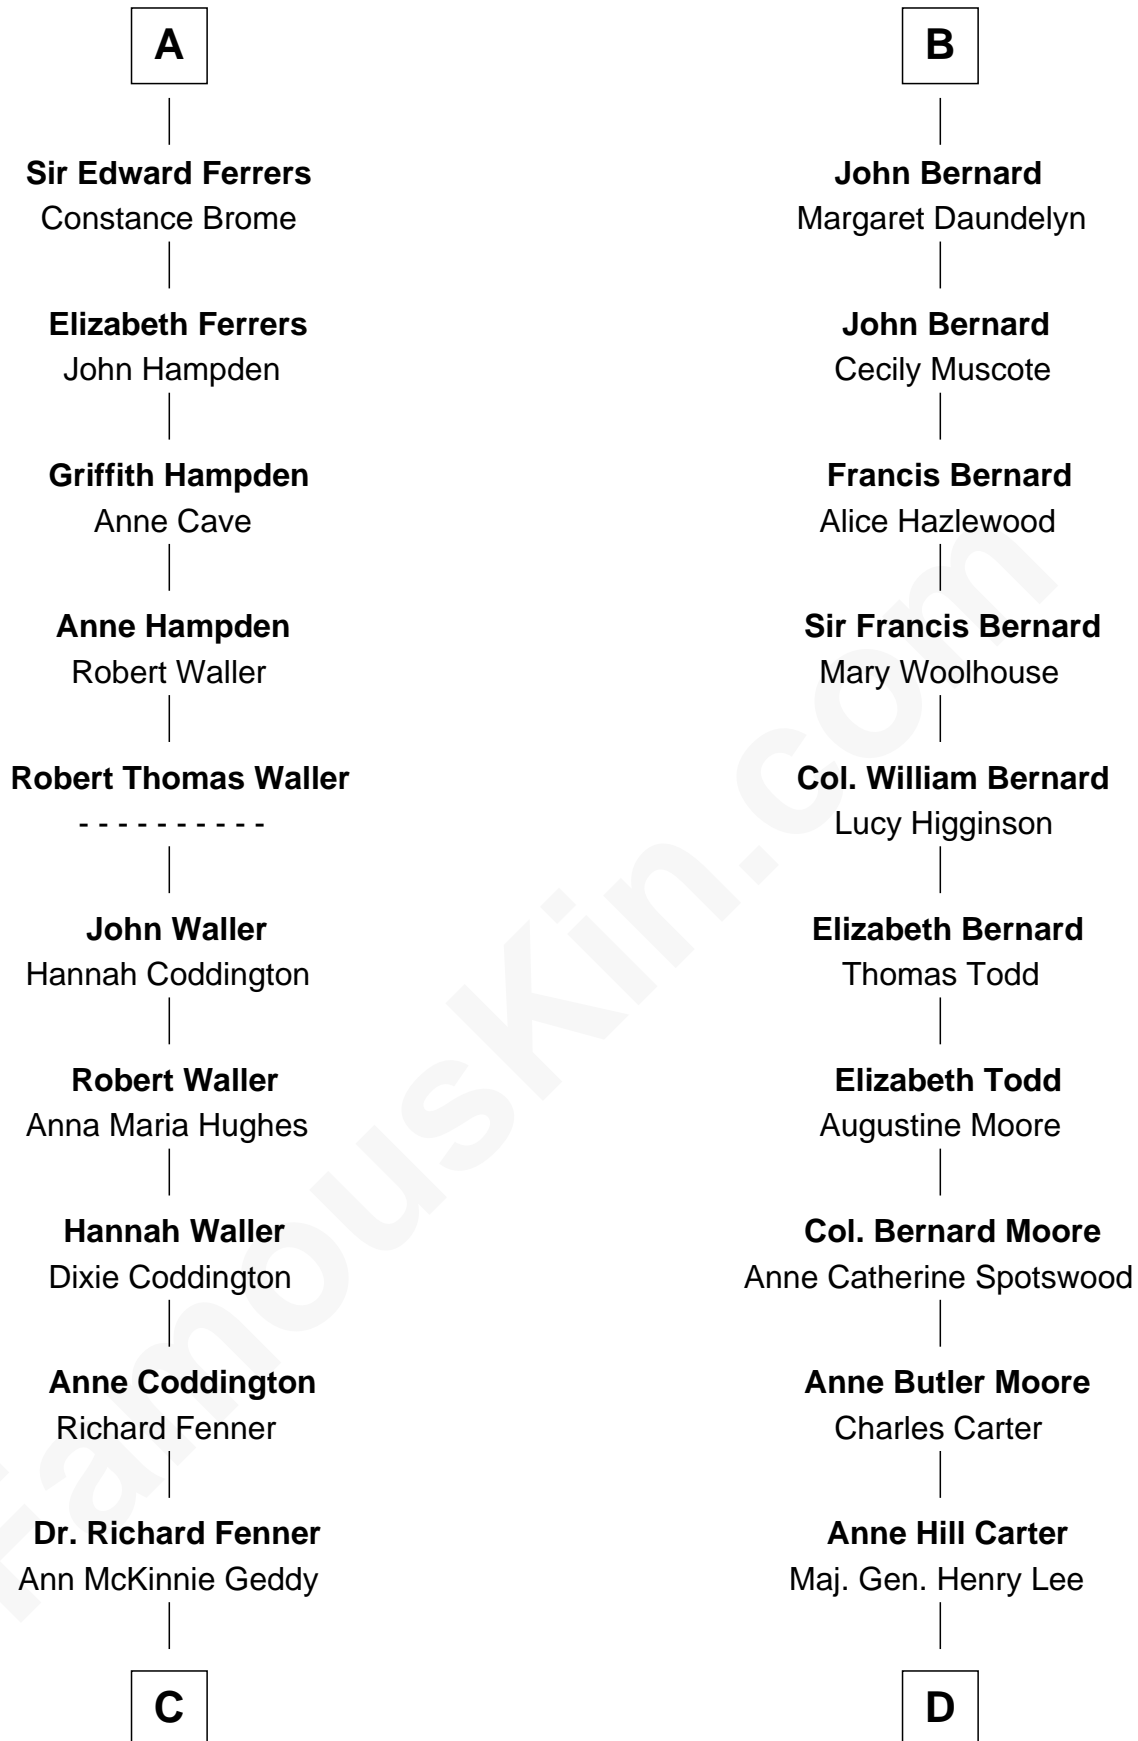

FamousKin.com Relationship Chart of

John McCain

U.S. Senator from Arizona

18th cousin 3 times removed of

Fitzhugh Lee

40th Governor of Virginia

Sir Gilbert de Clare

Joan of Acre

Elizabeth de Clare
Sir Thebaud de Verdun

Isabel de Verdun
Henry de Ferrers

Sir William de Ferrers
Margaret de Ufford

Sir Henry de Ferrers
Joan de Poynings

Sir William Ferrers
Philippa Clifford

Sir Thomas Ferrers
Elizabeth Freville

Sir Henry Ferrers
Margaret Heckstall

A

Margaret de Clare
Hugh de Audley

Margaret de Audley
Ralph de Stafford

Sir Hugh de Stafford
Philippa de Beauchamp

Margaret de Stafford
Sir Ralph Neville

Margaret de Neville
Sir Richard Scrope

Sir Henry le Scrope
Elizabeth le Scrope

Margaret Scrope
John Bernard

B

C

Eliza Geddy Fenner

James Vaulx

James Junius Vaulx

Margaret Garside