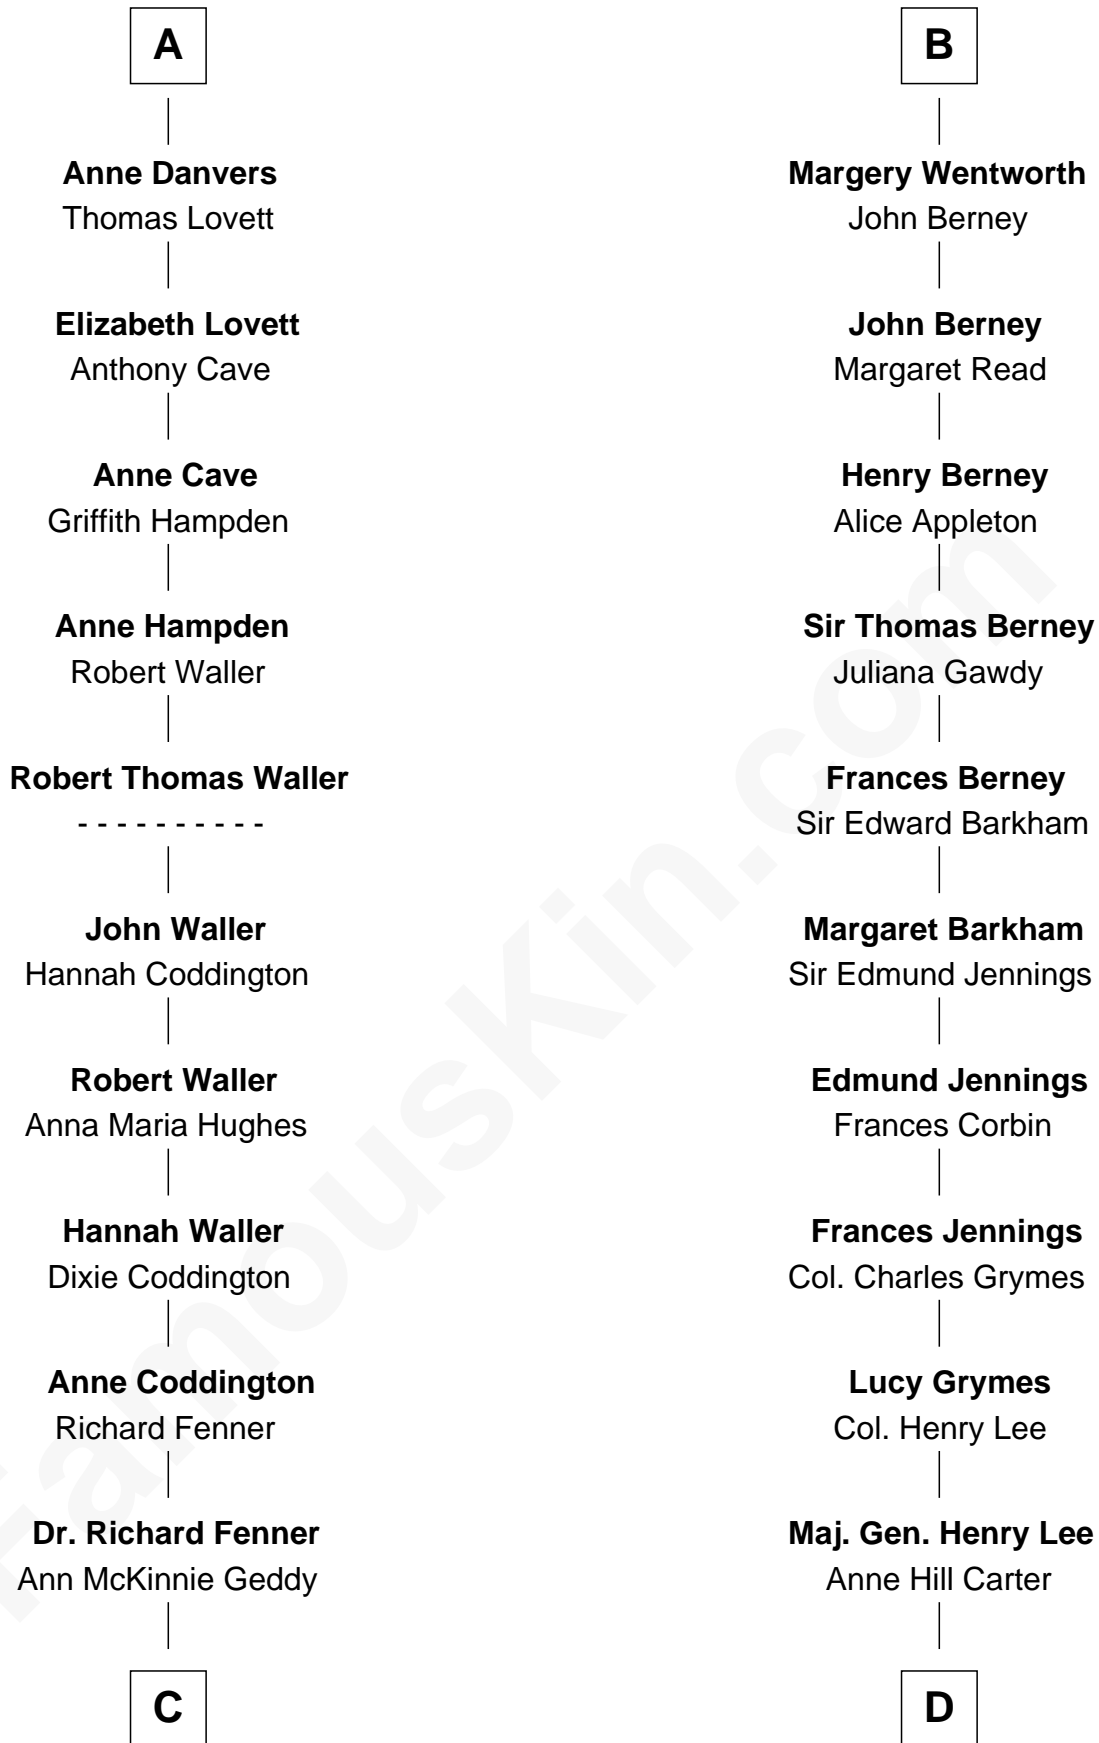

# FamousKin.com Relationship Chart of

**John McCain**

*U.S. Senator from Arizona*

18th cousin 3 times removed of

**Fitzhugh Lee**

*40th Governor of Virginia*

**Sir William de Montagu**

Elizabeth de Montfort

Katherine de Grandison

**Sibyl de Montagu**

Sir Edmund Fitzalan

**Philippe Fitzalan**

Sir Richard Sergeaux

**Elizabeth Sergeaux**

Sir William Marney

**Emma Marney**

Sir Thomas Tyrrell

**Humphrey Tyrrell**

Isabel Helion

**Anne Tyrrell**

Sir Roger Wentworth

**B**

**C**

**Eliza Geddy Fenner**

James Vaulx

**James Junius Vaulx**

Margaret Garside

**Katherine Davey Vaulx**

Adm. John Sidney McCain

**Adm. John Sidney McCain**

Roberta Wright

**John McCain**