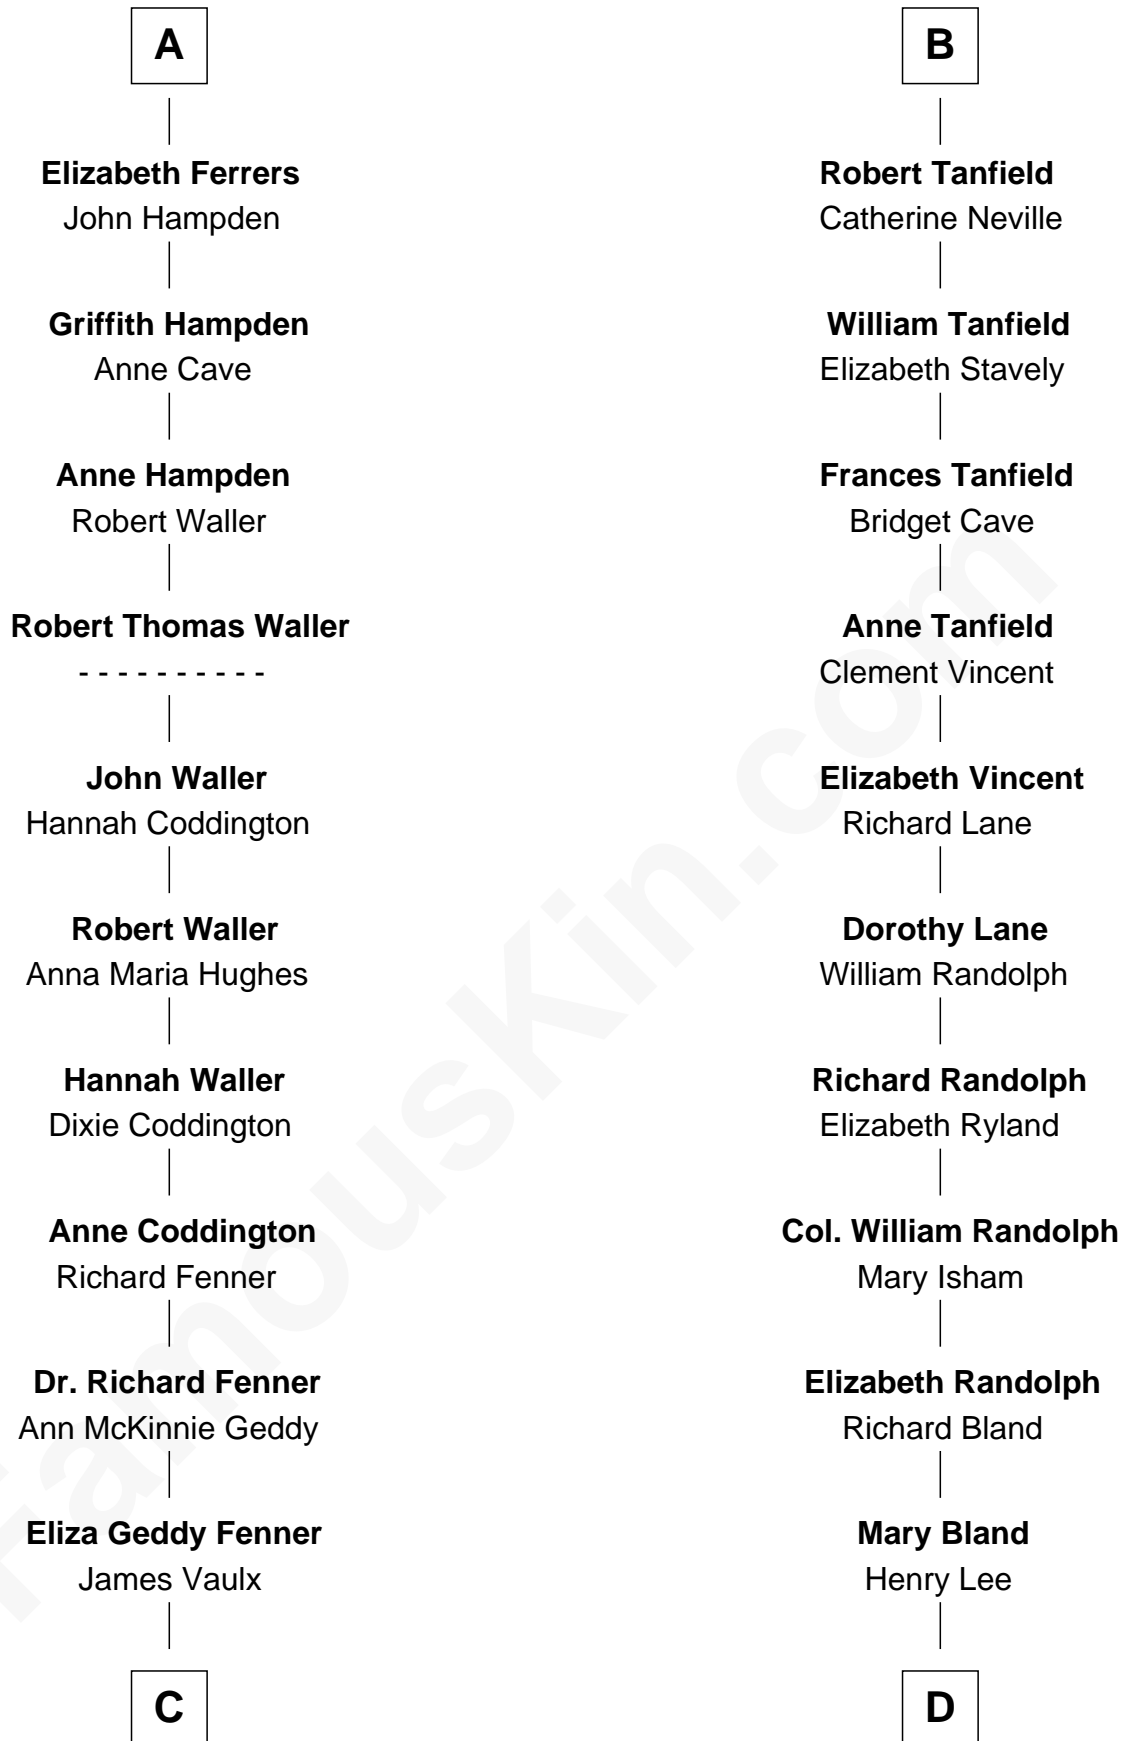

FamousKin.com Relationship Chart of

John McCain

U.S. Senator from Arizona

20th cousin of

Fitzhugh Lee

40th Governor of Virginia

Sir Nicholas Audley

Joan Martin

C

James Junius Vaulx

Margaret Garside

Katherine Davey Vaulx

Adm. John Sidney McCain

Adm. John Sidney McCain

Roberta Wright

John McCain