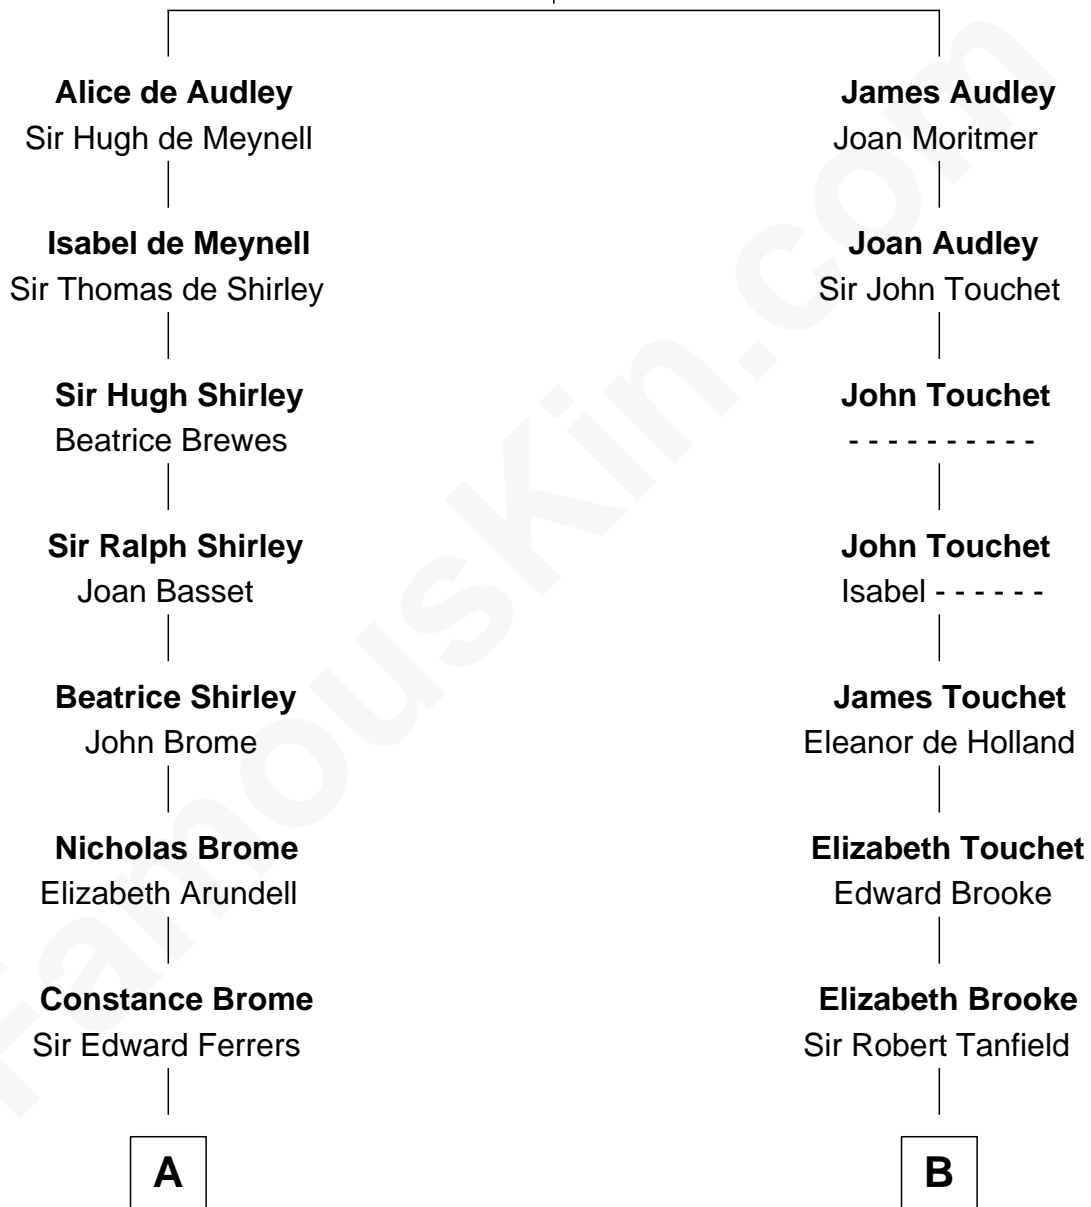

FamousKin.com Relationship Chart of

John McCain

U.S. Senator from Arizona

20th cousin of

Fitzhugh Lee

40th Governor of Virginia

Sir Nicholas Audley

Joan Martin

C

James Junius Vaulx

Margaret Garside

Katherine Davey Vaulx

Adm. John Sidney McCain

Adm. John Sidney McCain

Roberta Wright

John McCain