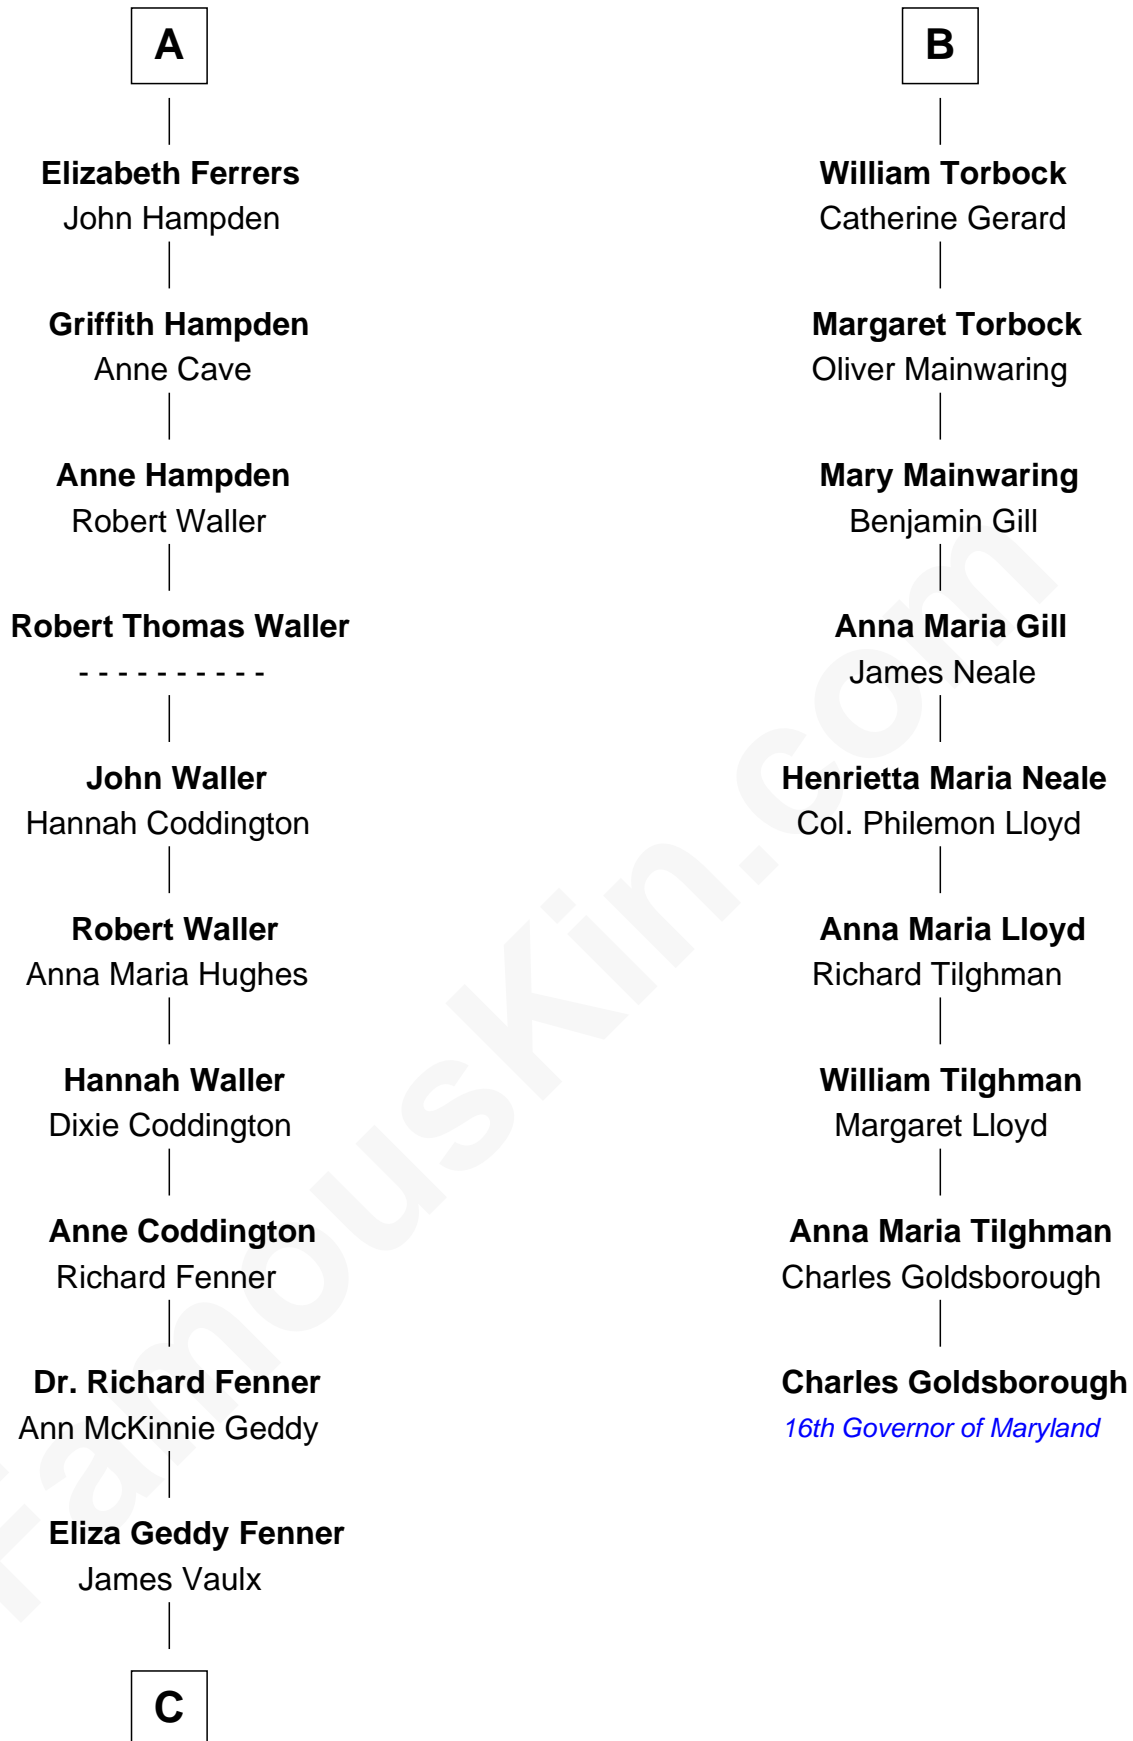

FamousKin.com Relationship Chart of

John McCain

U.S. Senator from Arizona

15th cousin 5 times removed of

Charles Goldsborough

16th Governor of Maryland

Bartholomew de Badlesmere

Margaret de Clare

Margery de Badlesmere

Sir William de Ros

Maud de Roos

John de Welles

Margery de Welles

Stephen le Scrope

Maude le Scrope

Sir Baldwin Freville

Sir William de Bohun

Elizabeth de Bohun

Sir Richard Fitzalan

Elizabeth Fitzalan

Sir Robert Goushill

Joan Goushill

Sir Thomas Stanley

Sir John Stanley

Elizabeth Weever

Margery Stanley

Sir William Torbock

Thomas Torbock

Elizabeth Moore

B

C

James Junius Vaulx