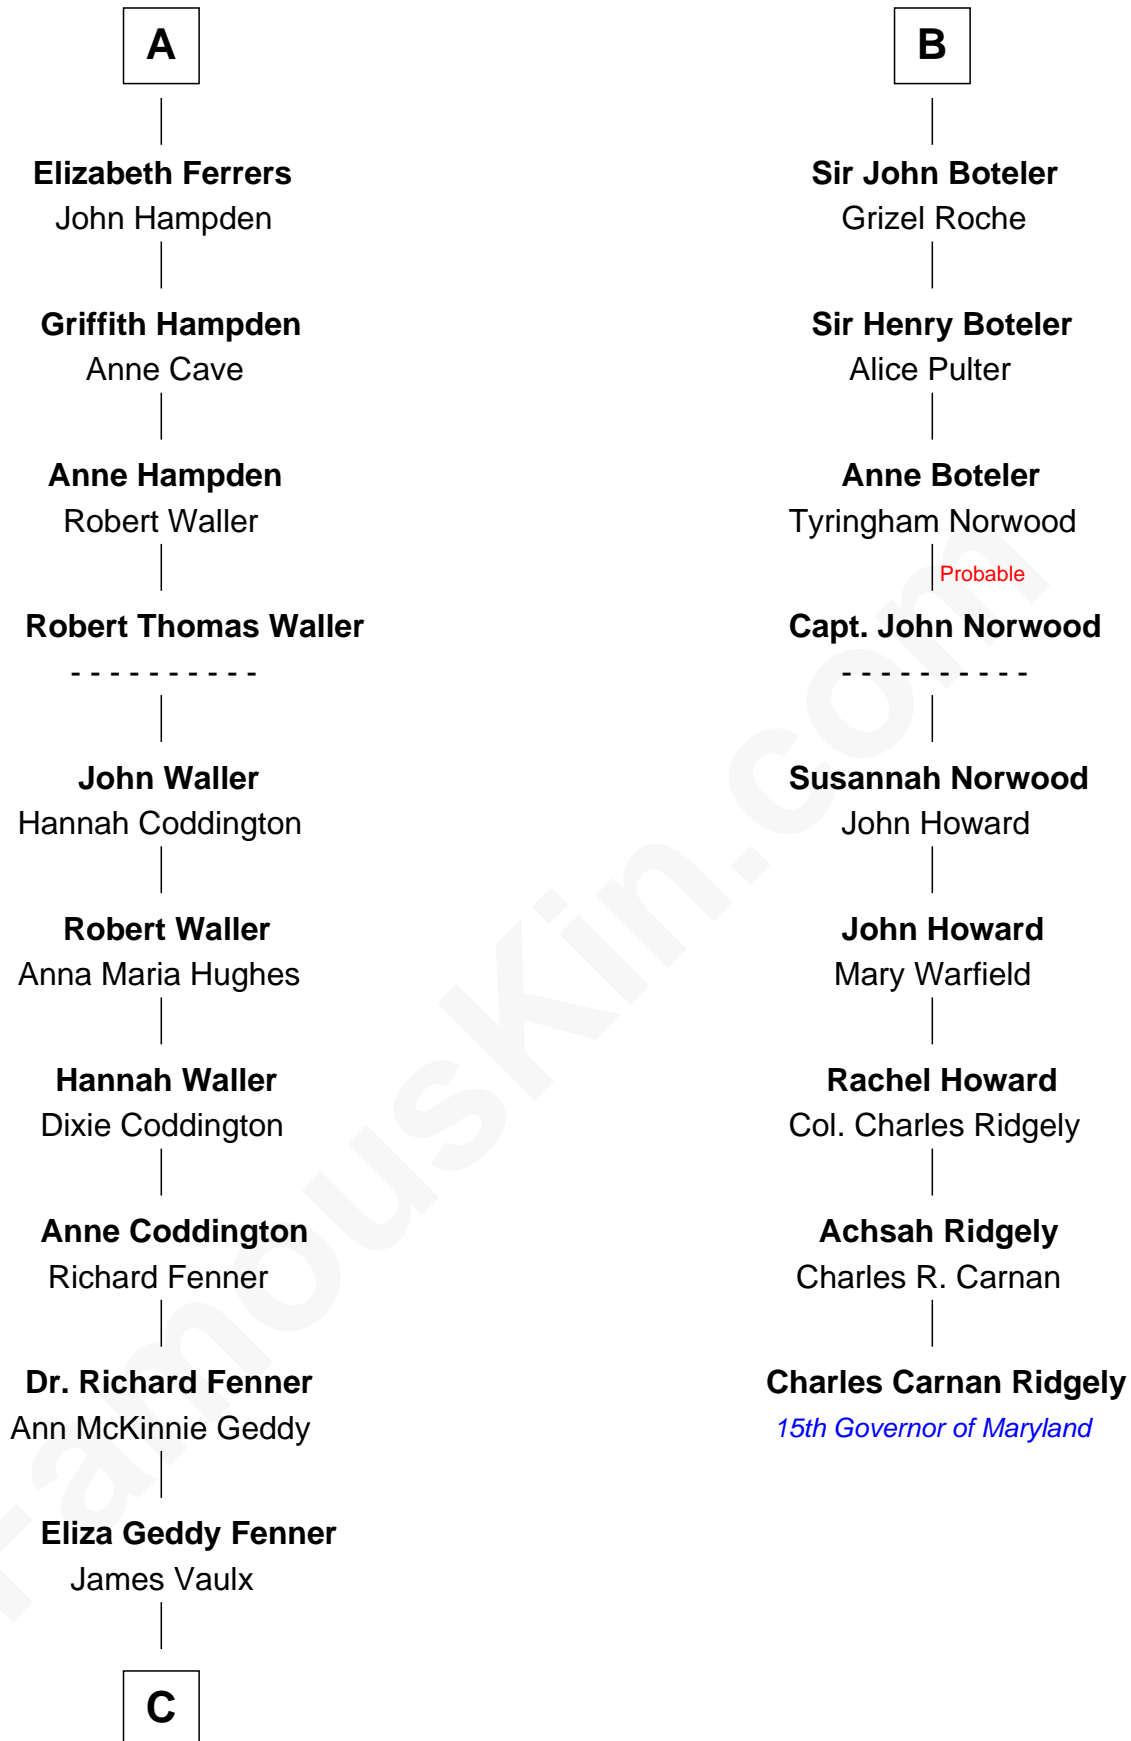

FamousKin.com

Relationship Chart of

John McCain

U.S. Senator from Arizona

15th cousin 5 times removed of

Charles Carnan Ridgely

15th Governor of Maryland

C

James Junius Vaulx

Margaret Garside

Katherine Davey Vaulx

Adm. John Sidney McCain

Adm. John Sidney McCain

Roberta Wright

John McCain

U.S. Senator from Arizona