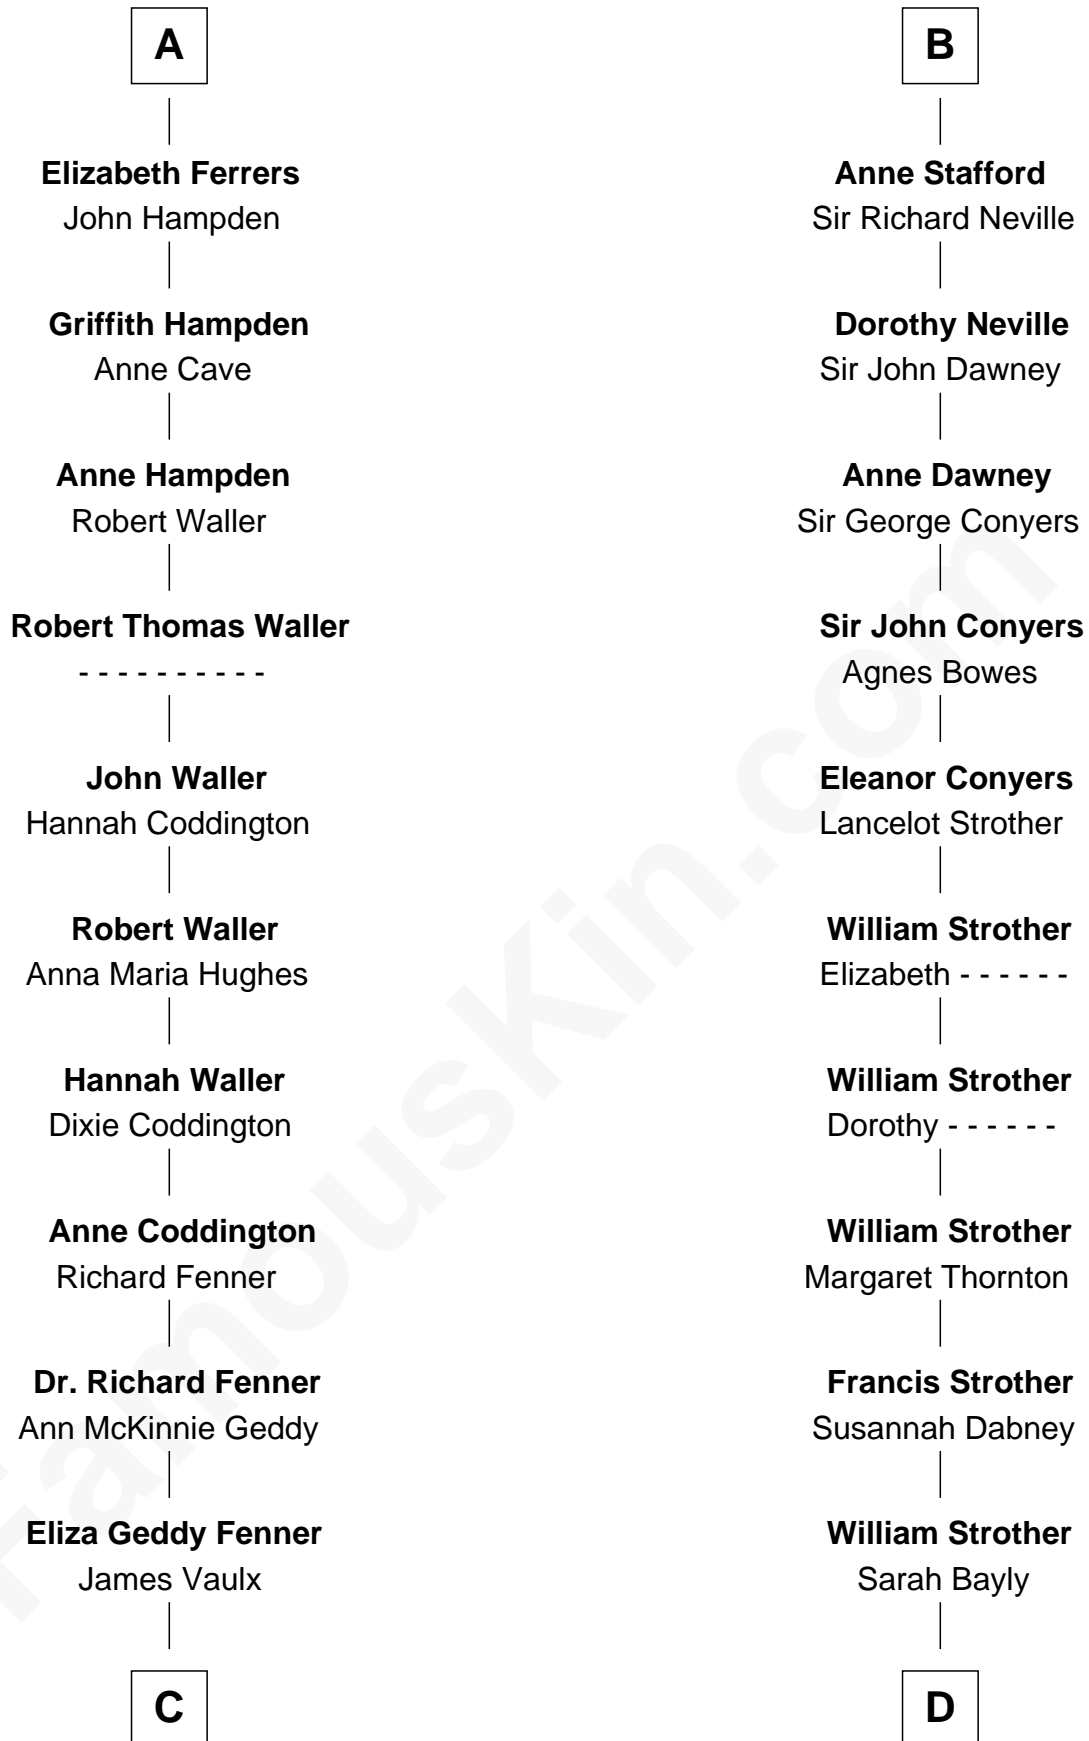

FamousKin.com Relationship Chart of

John McCain

U.S. Senator from Arizona

18th cousin 2 times removed of

Zachary Taylor

12th U.S. President

John de Botetourte

Maud FitzThomas

FamousKin.com