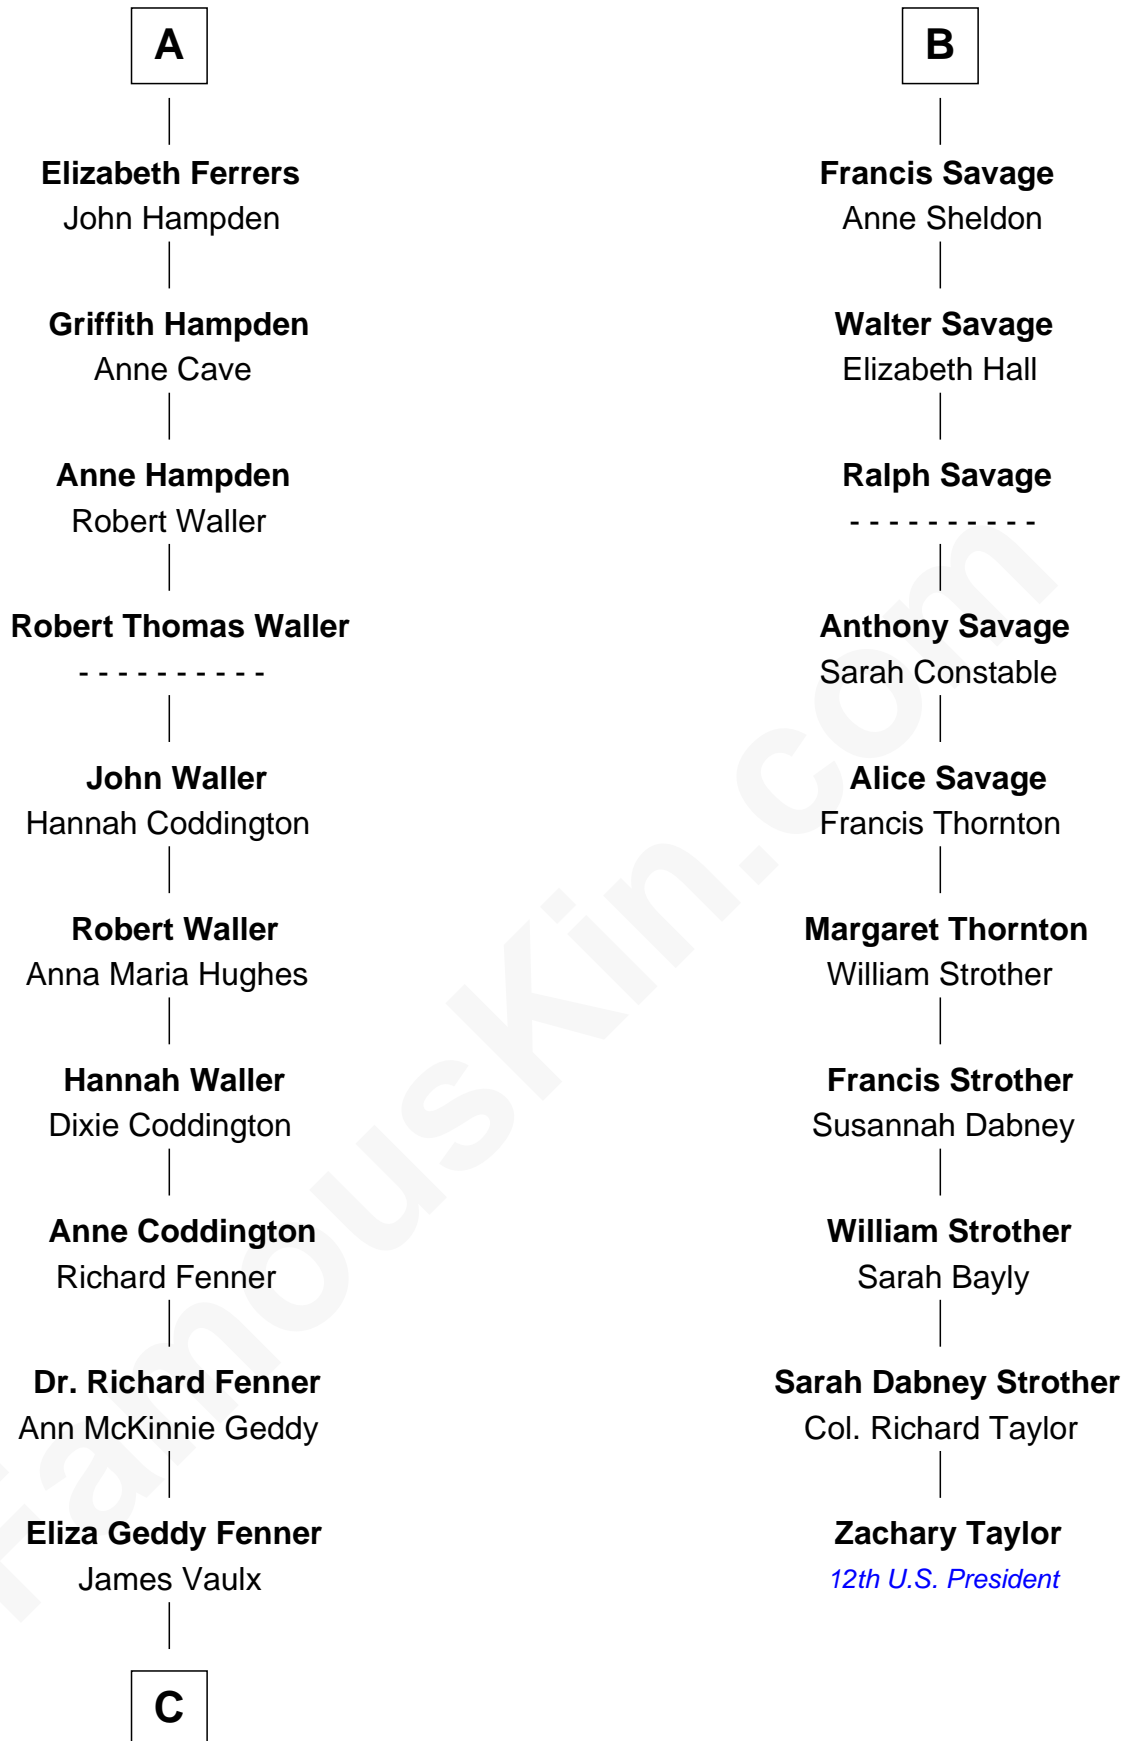

FamousKin.com Relationship Chart of

John McCain

U.S. Senator from Arizona

16th cousin 4 times removed of

Zachary Taylor

12th U.S. President

Bartholomew de Badlesmere

Margaret de Clare

Margery de Badlesmere

Sir William de Ros

Maud de Roos

John de Welles

Margery de Welles

Stephen le Scrope

Maude le Scrope

Sir Baldwin Freville

Sir John Savage

Sir Christopher Savage

Anne Stanley

Sir Christopher Savage

Anne Lygon

B

C

James Junius Vaulx

Margaret Garside

Katherine Davey Vaulx

Adm. John Sidney McCain

Adm. John Sidney McCain

Roberta Wright

John McCain

U.S. Senator from Arizona

FamousKin.com