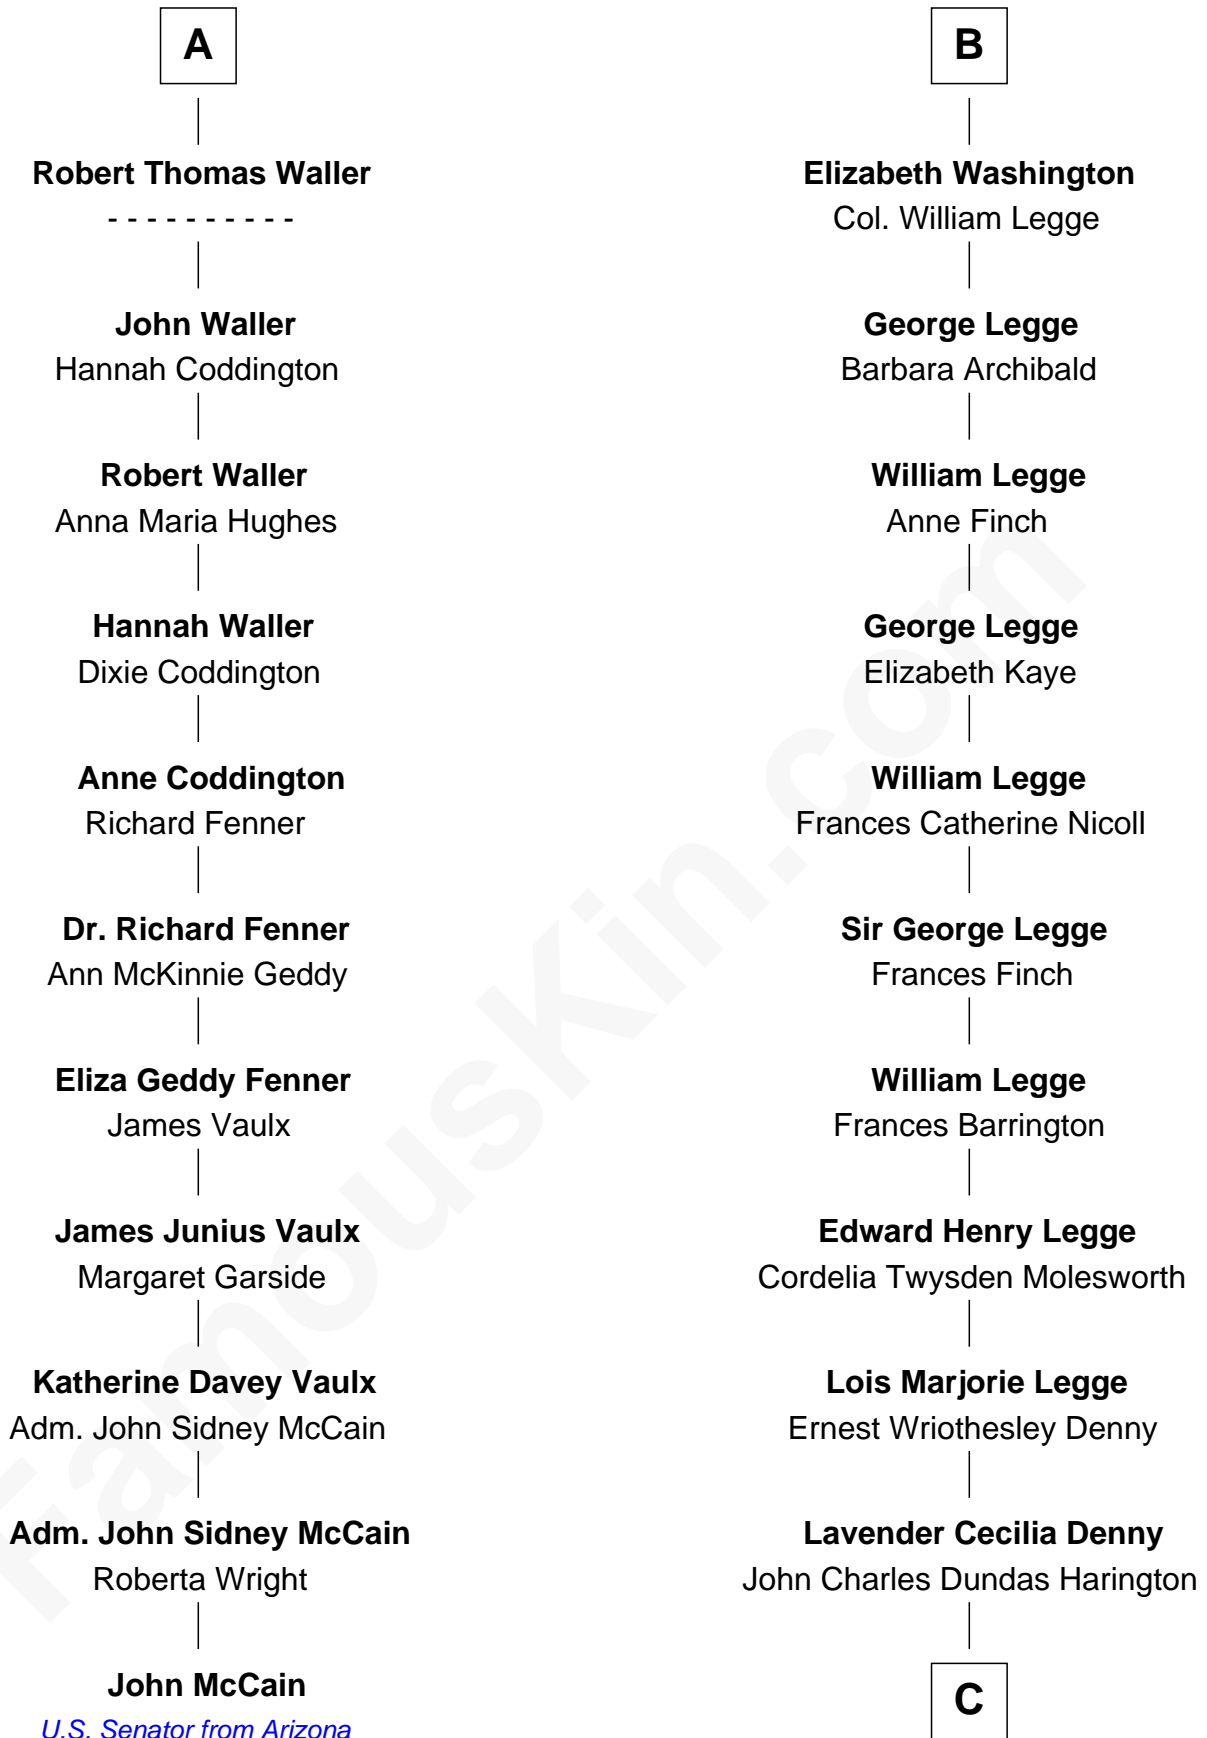

FamousKin.com Relationship Chart of

John McCain

U.S. Senator from Arizona

17th cousin 1 time removed of

Kit Harington

TV Actor - "Game of Thrones"

Sir Thomas Blount

Margaret de Gresley

Robert Washington

Lawrence Washington

Margaret Butler

Sir William Washington

Anne Villiers

B

C

Sir David Richard Harington