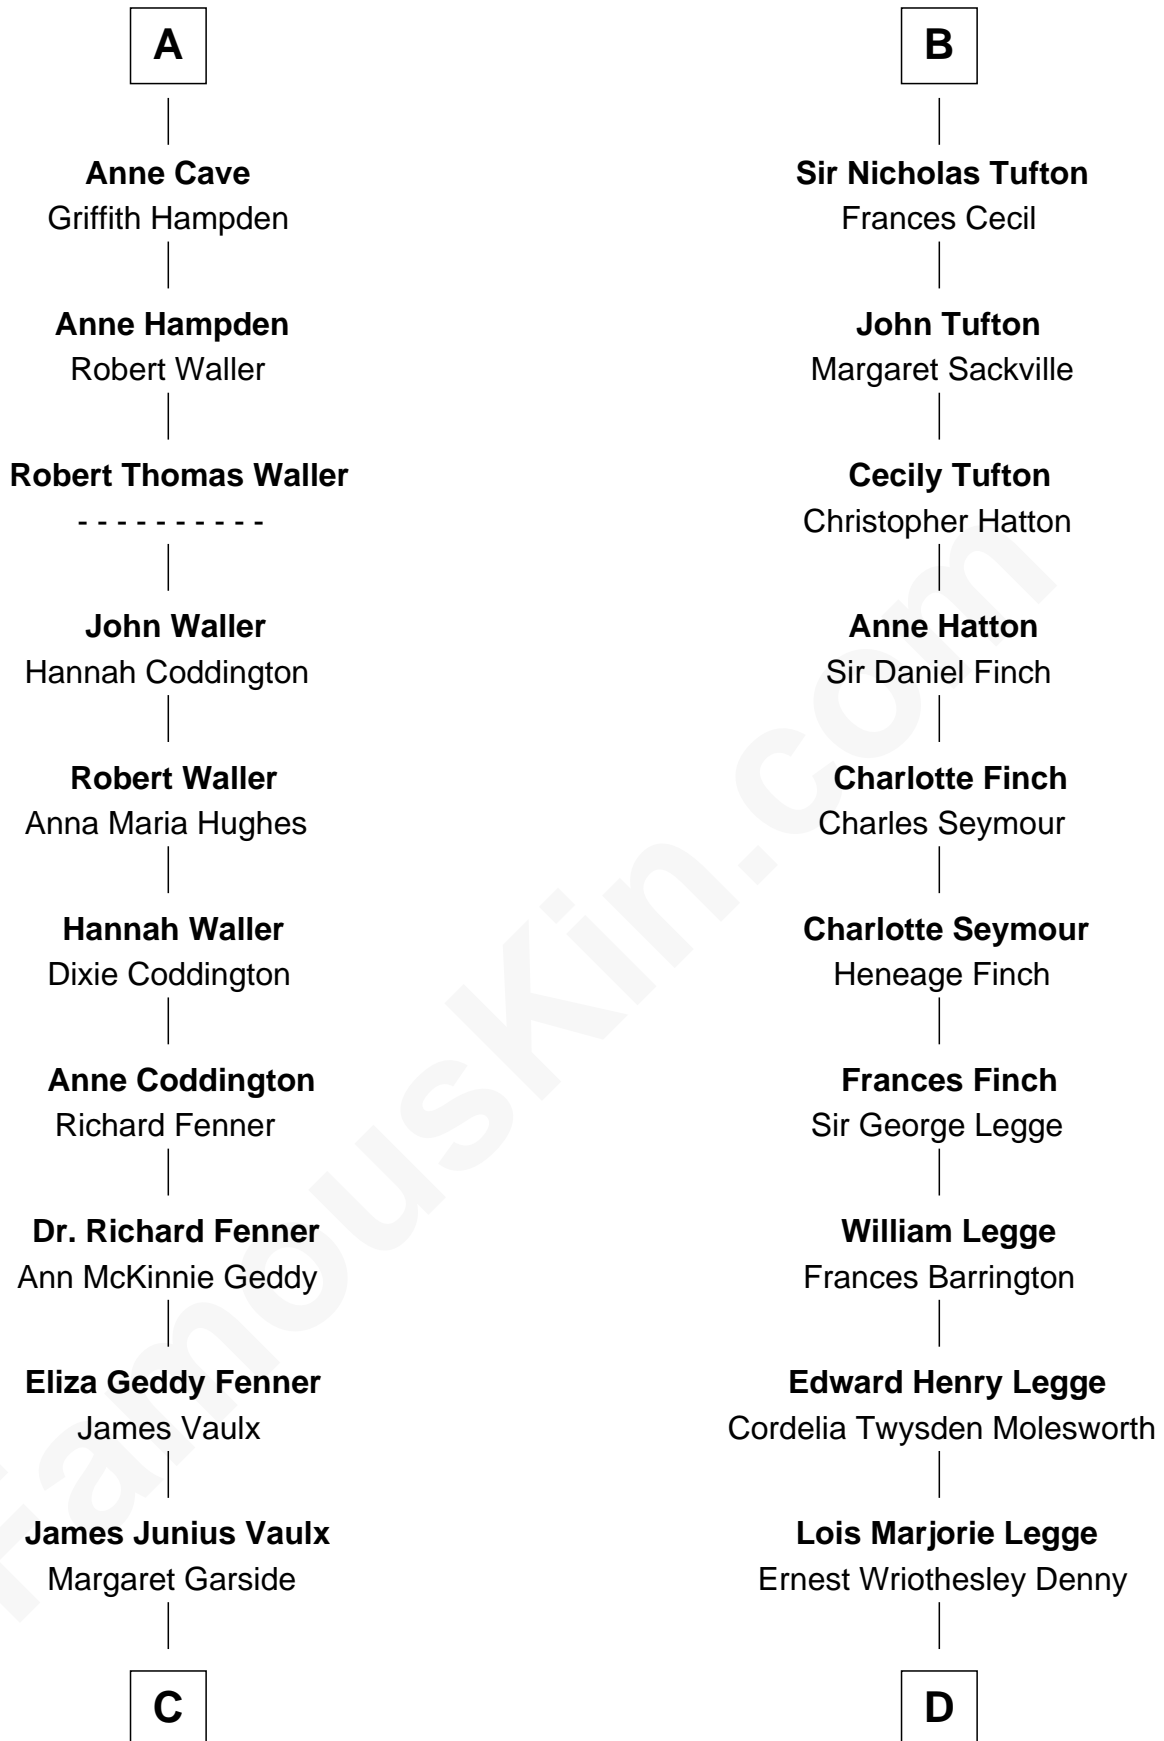

# FamousKin.com Relationship Chart of

**John McCain**

*U.S. Senator from Arizona*

19th cousin of

**Kit Harington**

*TV Actor - "Game of Thrones"*

**C**

**Katherine Davey Vault**  
Adm. John Sidney McCain

**Adm. John Sidney McCain**  
Roberta Wright

**John McCain**  
*U.S. Senator from Arizona*

**D**

**Lavender Cecilia Denny**  
John Charles Dundas Harington

**Sir David Richard Harington**  
Deborah Jane Catesby