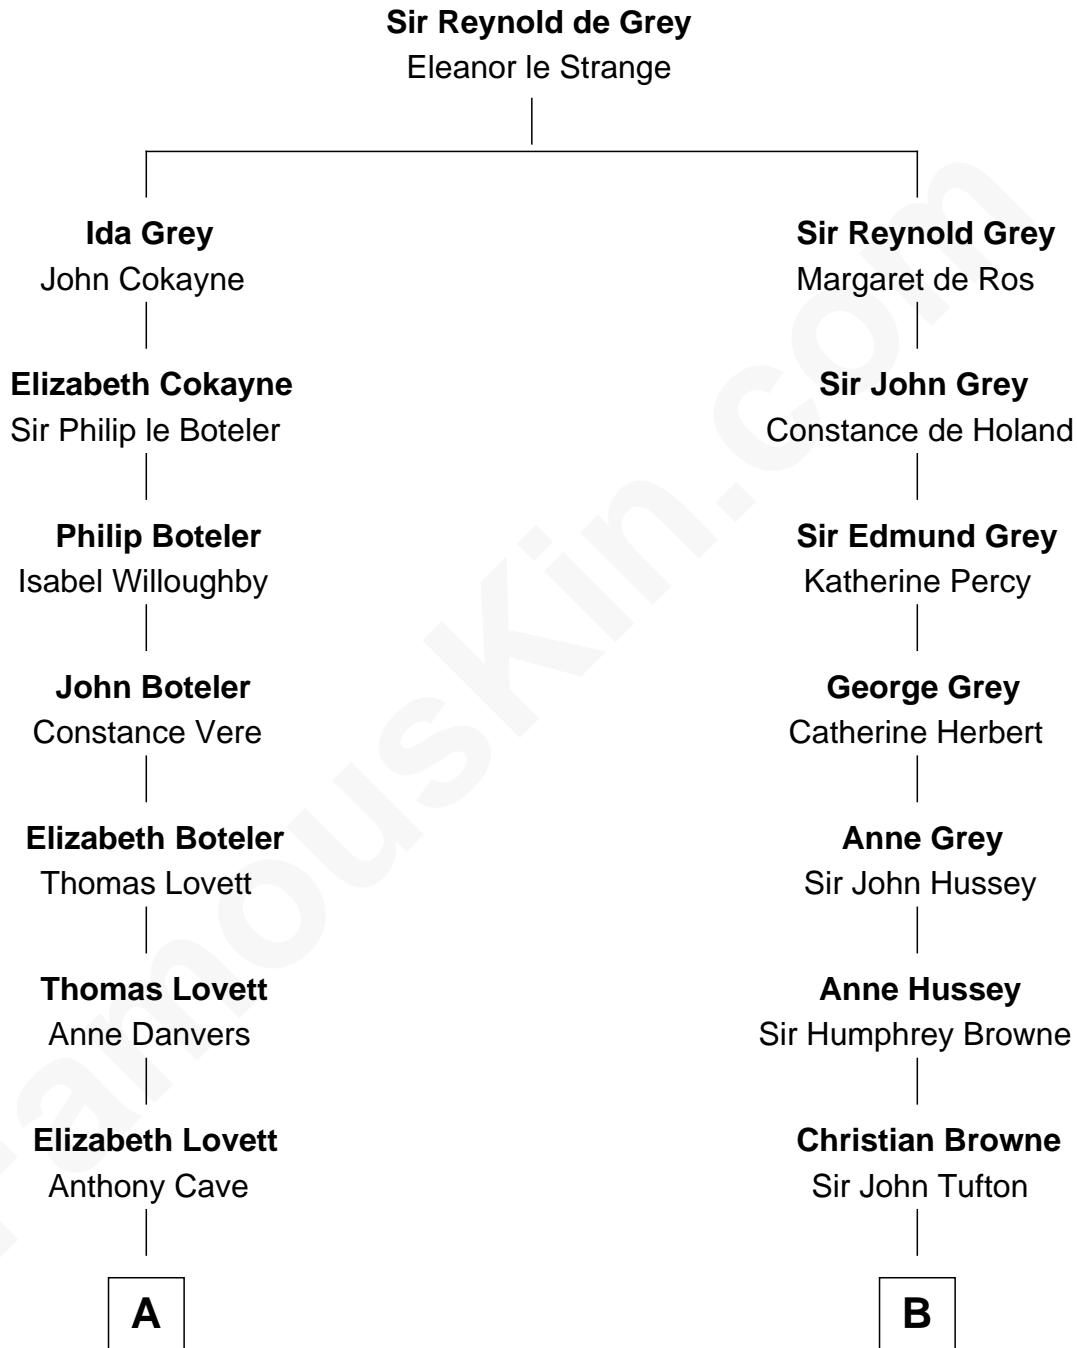

# FamousKin.com Relationship Chart of

**John McCain**

*U.S. Senator from Arizona*

19th cousin of

**Kit Harington**

*TV Actor - "Game of Thrones"*

**C**

**Katherine Davey Vault**  
Adm. John Sidney McCain

**Adm. John Sidney McCain**  
Roberta Wright

**John McCain**  
*U.S. Senator from Arizona*

**D**

**Lavender Cecilia Denny**  
John Charles Dundas Harington

**Sir David Richard Harington**  
Deborah Jane Catesby