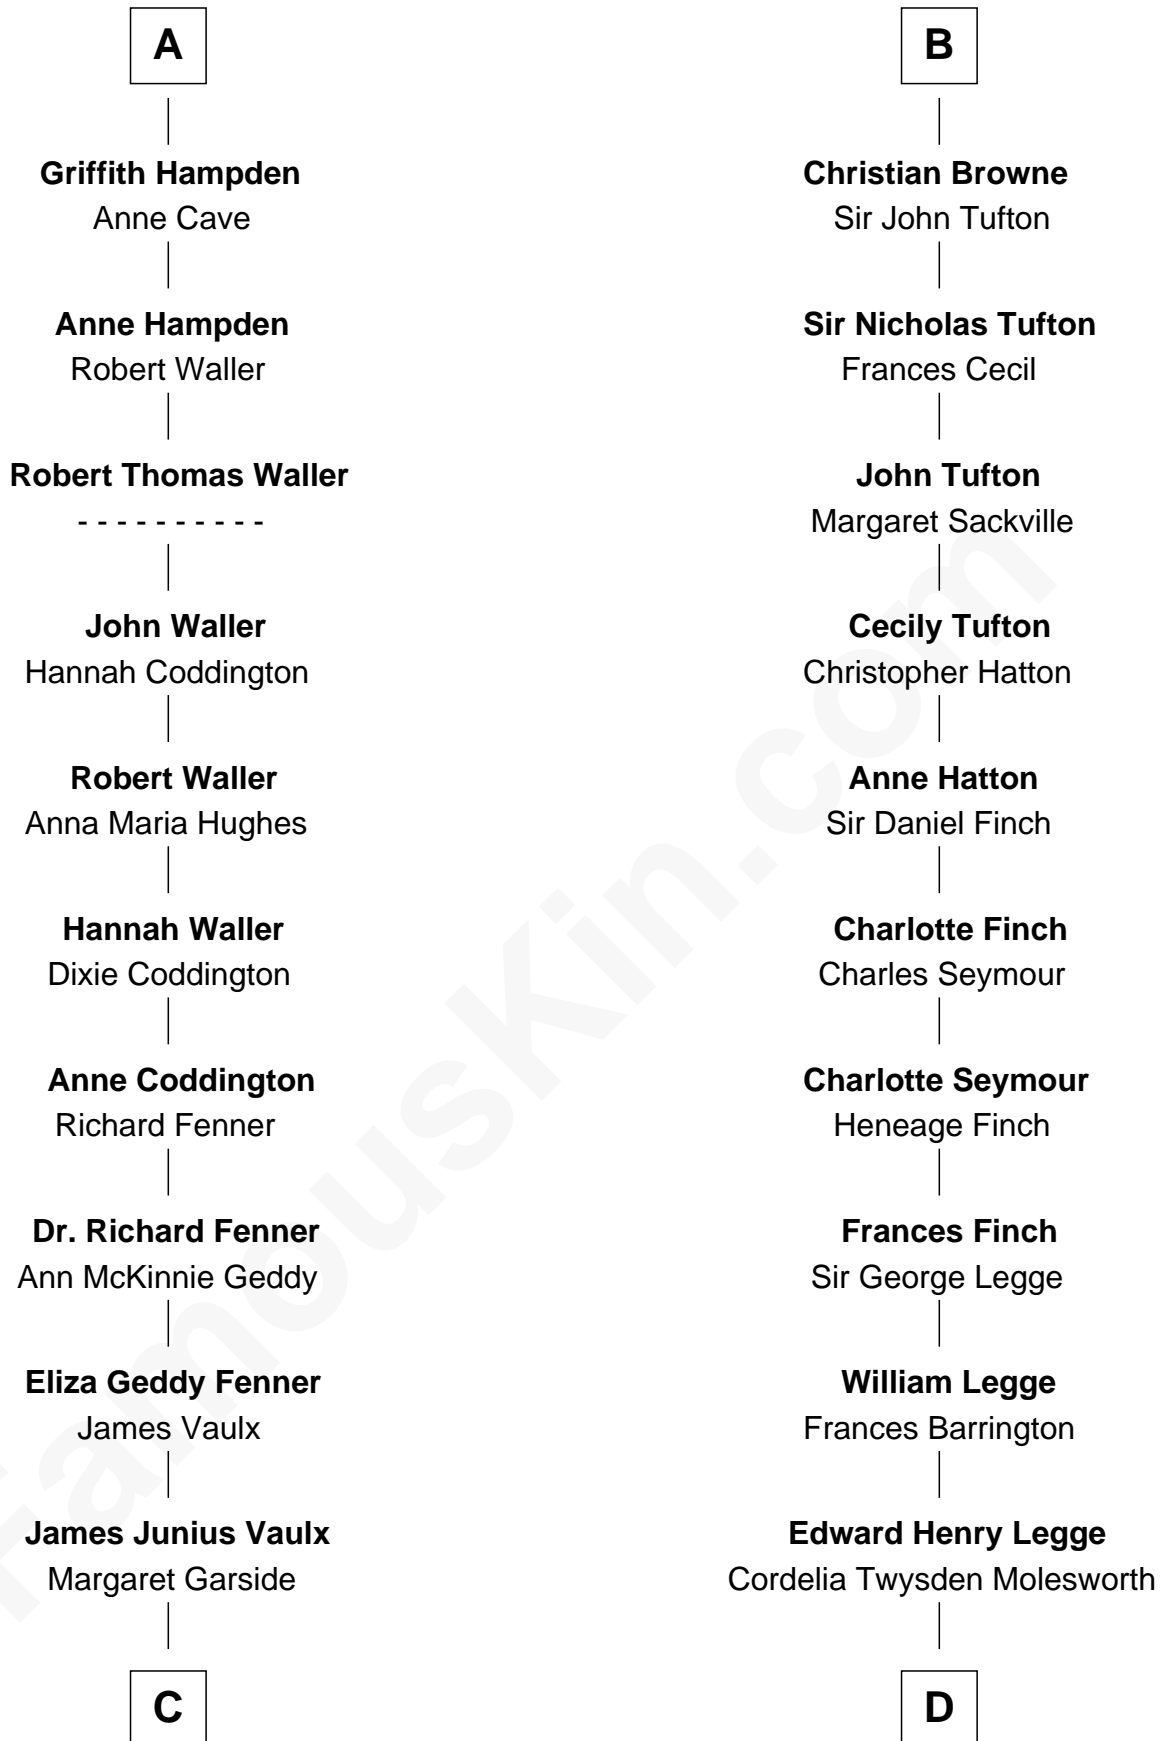

FamousKin.com Relationship Chart of

John McCain

U.S. Senator from Arizona

19th cousin 1 time removed of

Kit Harington

TV Actor - "Game of Thrones"

Sir William de Ros
Margery de Badlesmere

C

Katherine Davey Vault
Adm. John Sidney McCain

Adm. John Sidney McCain
Roberta Wright

John McCain
U.S. Senator from Arizona

D

Lois Marjorie Legge
Ernest Wriothesley Denny

Lavender Cecilia Denny
John Charles Dundas Harington