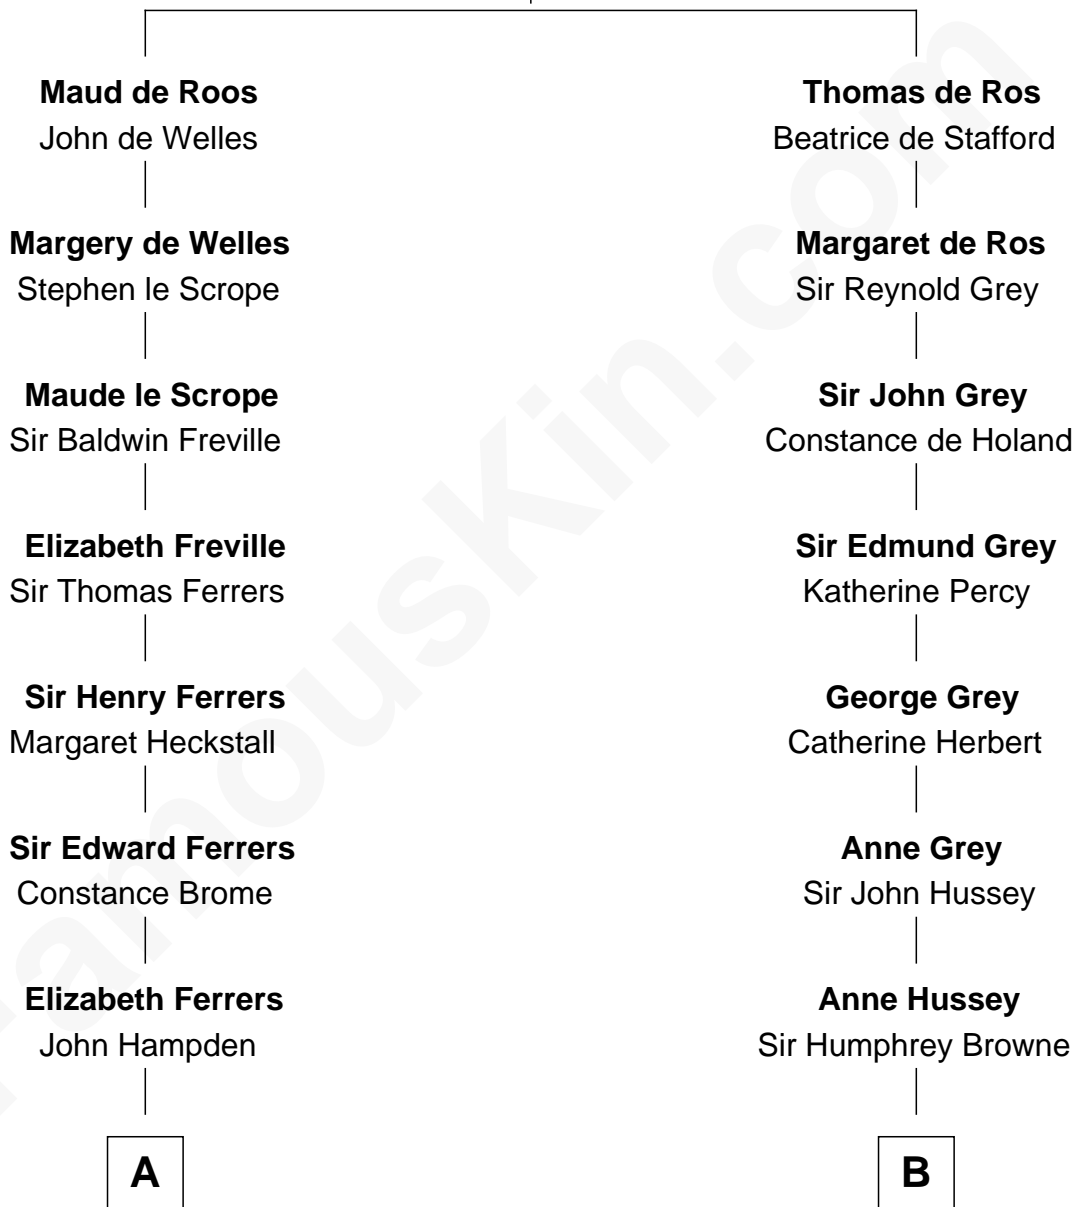

FamousKin.com Relationship Chart of

John McCain

U.S. Senator from Arizona

19th cousin 1 time removed of

Kit Harington

TV Actor - "Game of Thrones"

Sir William de Ros
Margery de Badlesmere

C

Katherine Davey Vault
Adm. John Sidney McCain

Adm. John Sidney McCain
Roberta Wright

John McCain
U.S. Senator from Arizona

D

Lois Marjorie Legge
Ernest Wriothesley Denny

Lavender Cecilia Denny
John Charles Dundas Harington