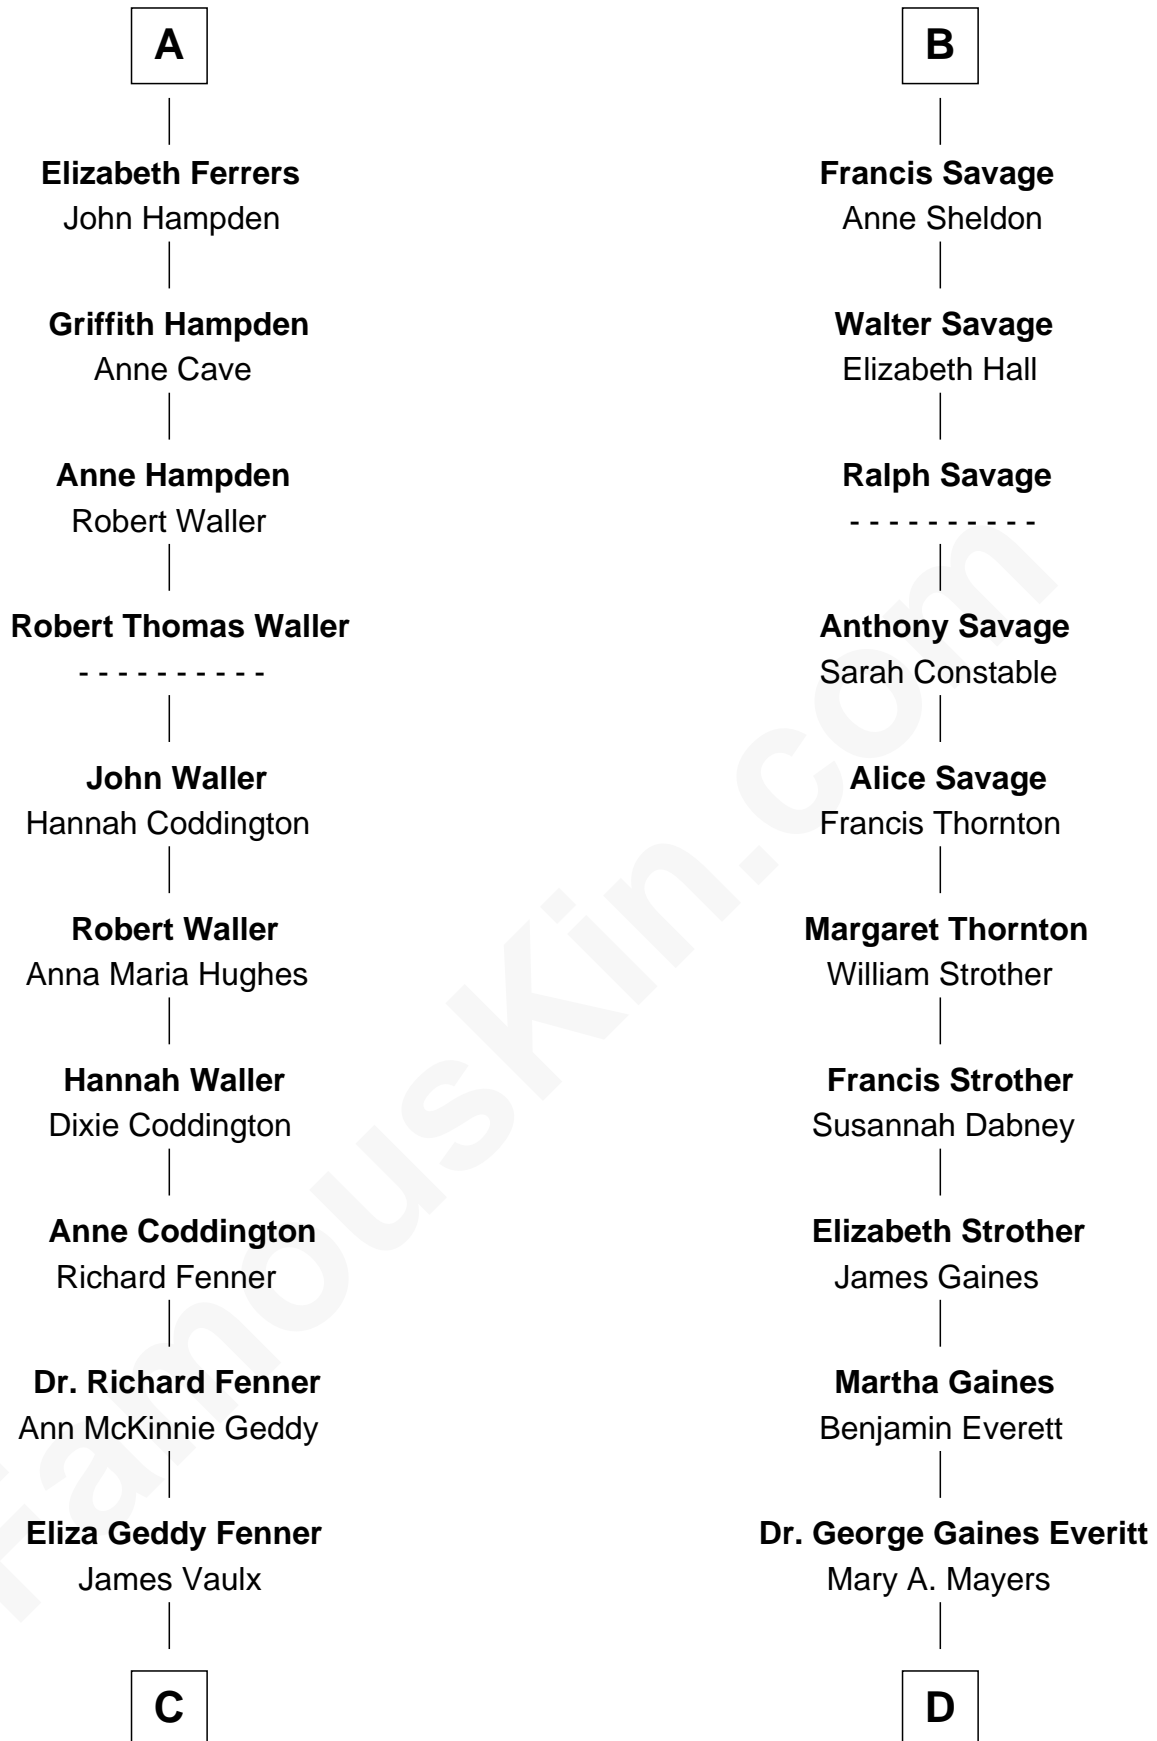

# FamousKin.com Relationship Chart of

**John McCain**

*U.S. Senator from Arizona*

20th cousin of

**William H. Macy**

*TV and Movie Actor*

**Bartholomew de Badlesmere**

Margaret de Clare

Sir William de Bohun

**Elizabeth de Bohun**

Sir Richard Fitzalan

**Elizabeth Fitzalan**

Sir Robert Goushill

**Joan Goushill**

Sir Thomas Stanley

**Katherine Stanley**

Sir John Savage

**Sir Christopher Savage**

Anne Stanley

**Sir Christopher Savage**

Anne Lygon

**B**

**C**

**James Junius Vaulx**  
Margaret Garside

**Katherine Davey Vaulx**  
Adm. John Sidney McCain

**Adm. John Sidney McCain**  
Roberta Wright

**John McCain**  
*U.S. Senator from Arizona*

**D**

**Horace Benjamin Everitt**  
Martha Leticia Roberts

**Mary Lois Everitt**  
Clement Overstreet