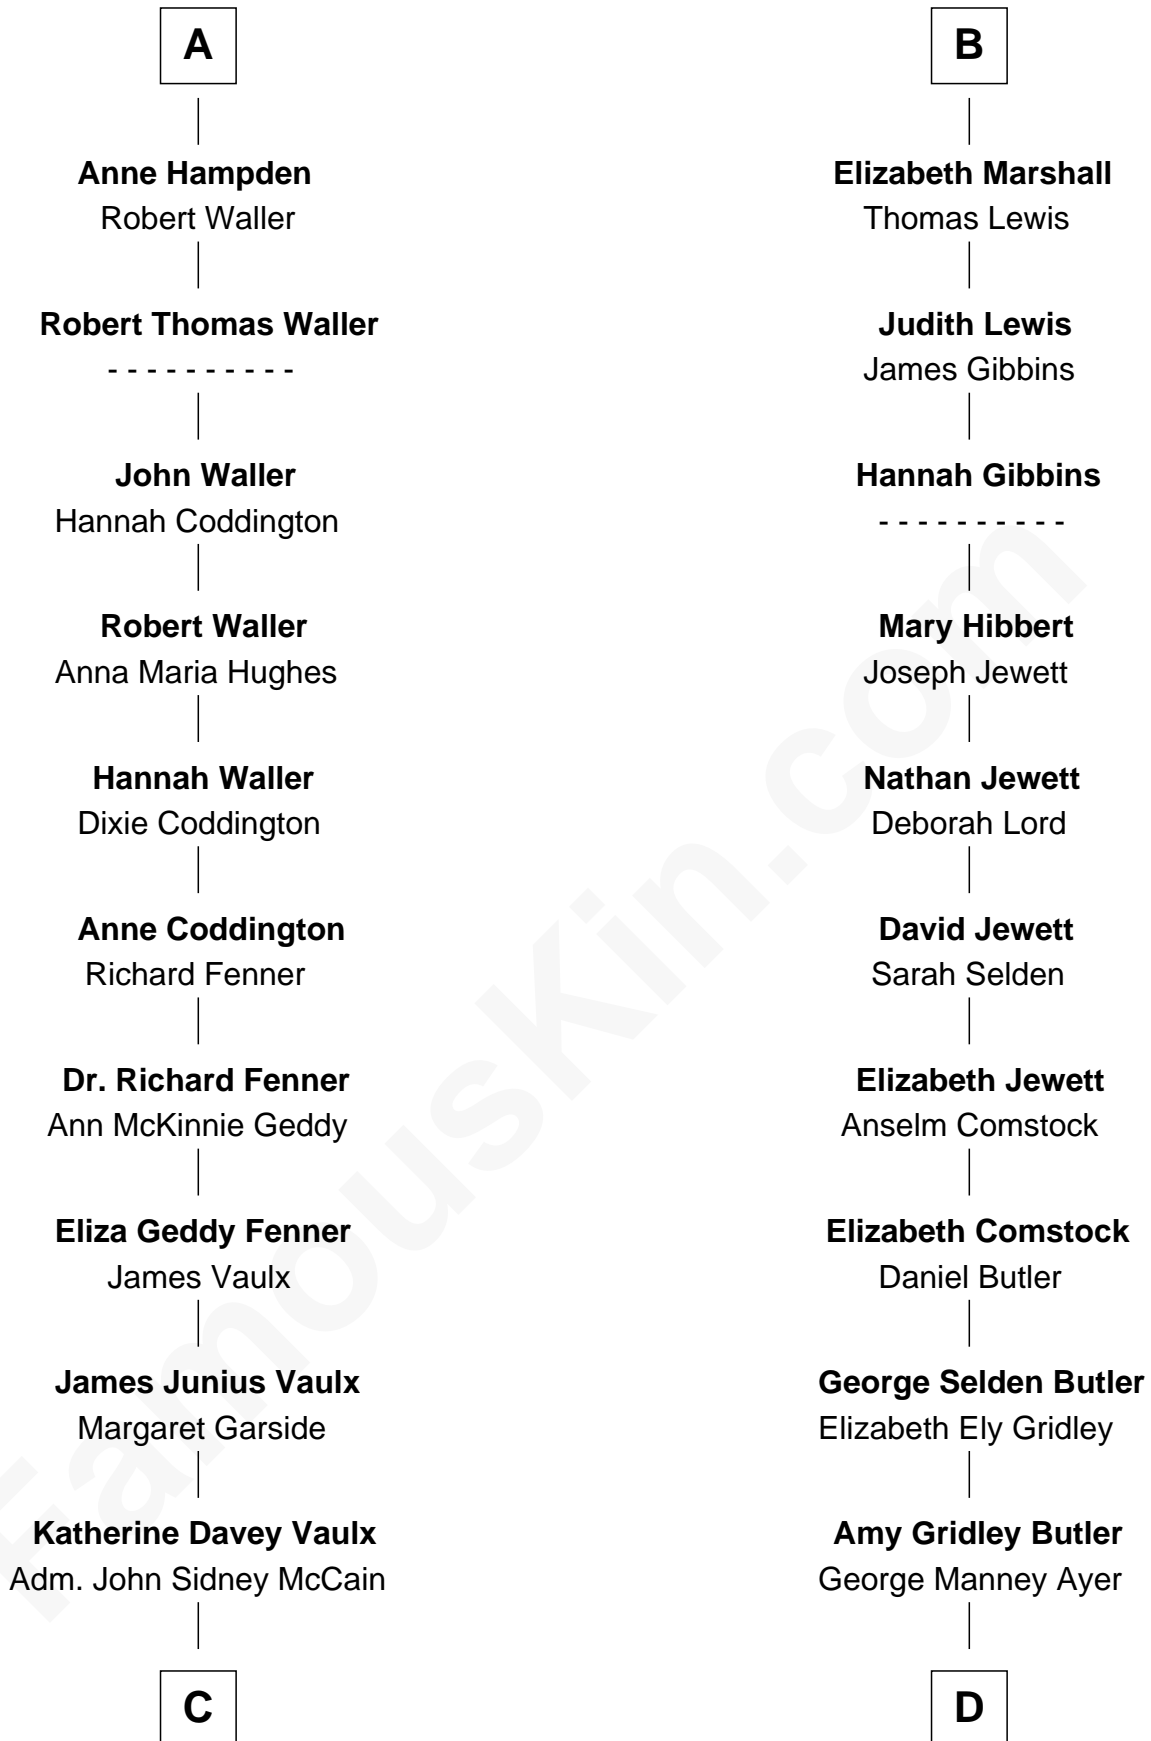

# FamousKin.com Relationship Chart of

**John McCain**

*U.S. Senator from Arizona*

18th cousin 1 time removed of

**Gerald Ford**

*38th U.S. President*

**Sir Walter Blount**

Sancha de Ayala

Sir John Sutton

**Sir John Sutton**

Elizabeth Berkeley

**Eleanor Sutton**

Sir Henry Beaumont

**Constance Beaumont**

John Mytton

**Joyce Mytton**

John Harpersfield

**Edward Harpersfield alias Mytton**

Anne Skrimshire

**Katherine Mytton**

Roger Marshall

**B**

**C**

**Adm. John Sidney McCain**

Roberta Wright

**John McCain**

*U.S. Senator from Arizona*

**D**

**Adele Augusta Ayer**

Levi Addison Gardner

**Dorothy Ayer Gardner**

Leslie Lynch King