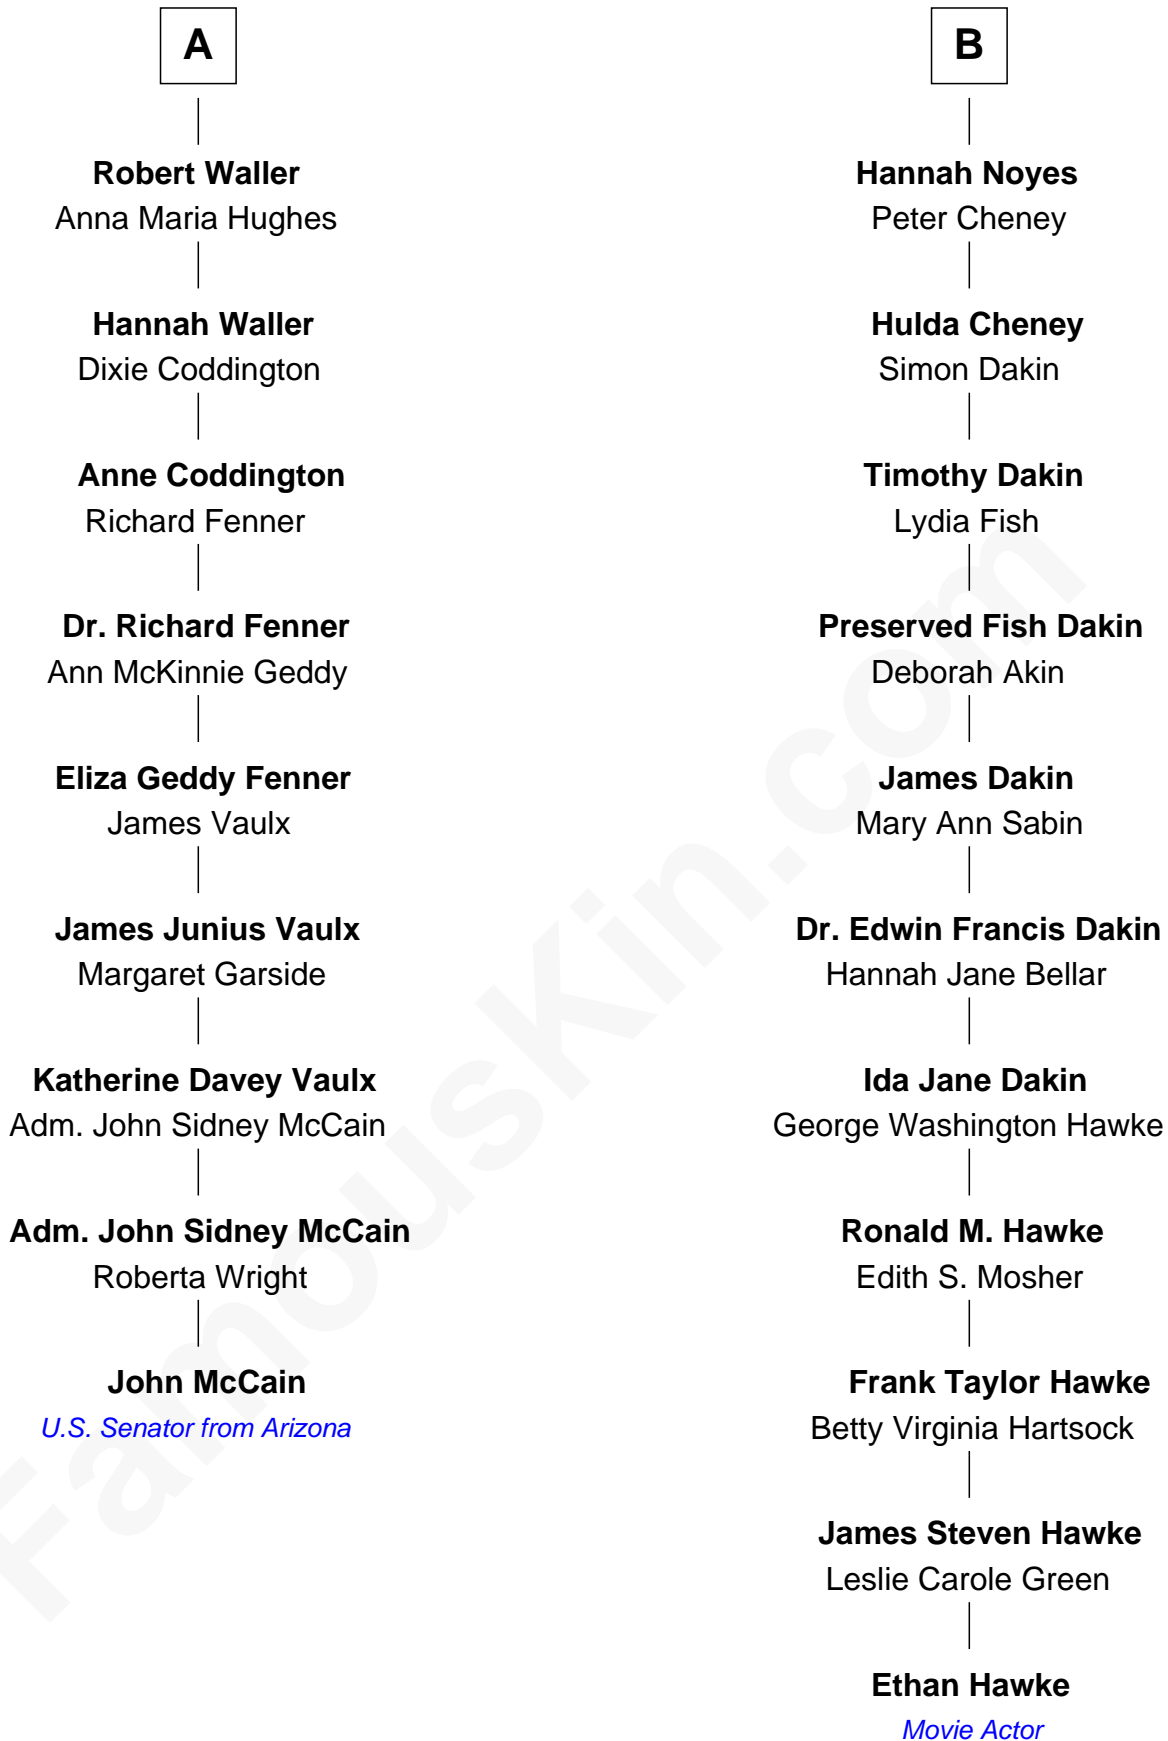

# FamousKin.com Relationship Chart of

**John McCain**

*U.S. Senator from Arizona*

15th cousin 2 times removed of

**Ethan Hawke**

*Actor, Director, Screenwriter, Novelist*

**John Brome**  
Beatrice Shirley

Ethan Hawke photo by [Nicolas Genin](#) ([CC BY-SA 2.0](#))