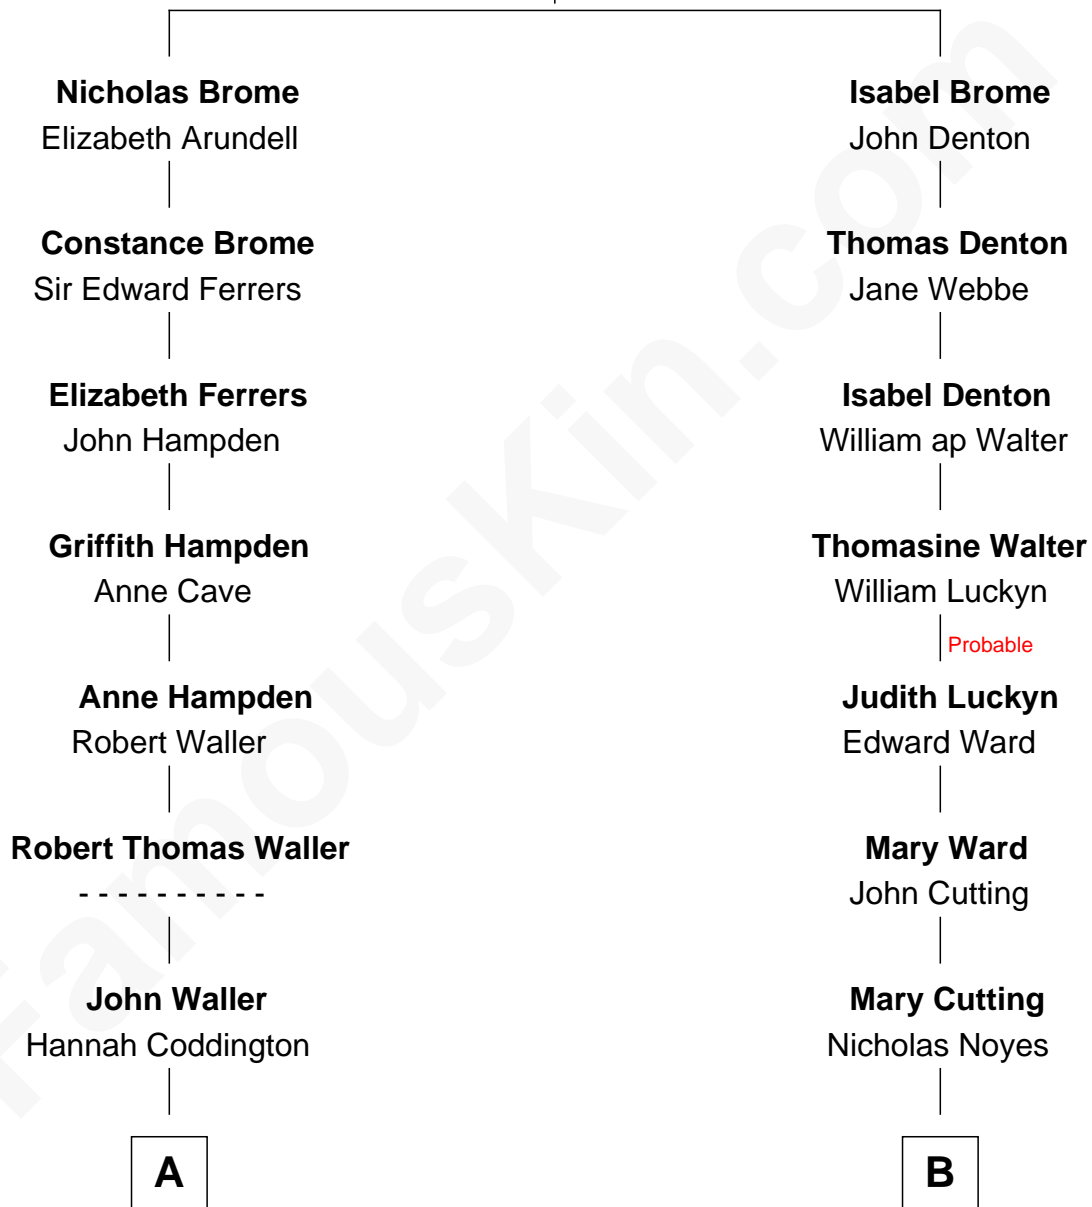

# FamousKin.com Relationship Chart of

**John McCain**

*U.S. Senator from Arizona*

15th cousin 2 times removed of

**Ethan Hawke**

*Actor, Director, Screenwriter, Novelist*

**John Brome**  
Beatrice Shirley

Ethan Hawke photo by [Nicolas Genin](#) ([CC BY-SA 2.0](#))